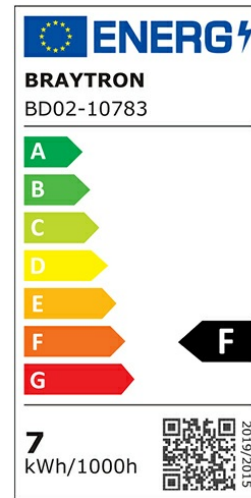

BRAYTRON SRL

Bulavardul iuliu maniu, Nr.616, Sector 6, 061129, Bucuresti-ROMANIA

info@braytron.com

www.braytron.com