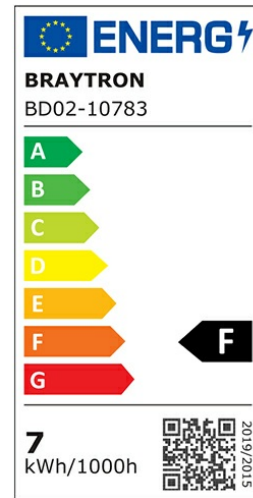

Braytron

PRODUCT DATASHEET

MODEL NO BD02-10783

DESCRIPTION BRY-SPOTLED G3-7W-SQR-SLV-3IN1-LED SPOTLIGHT

3 CCT

BRAYTRON SRL

Bulavardul iuliu maniu, Nr.616, Sector 6, 061129, Bucuresti-ROMANIA

info@braytron.com

www.braytron.com

General Characteristics

Model No	:	BD02-10783
Main Family	:	Indoor Lighting
Sub Family	:	LED Spotlight
Type	:	Spotlight
Body Color	:	Silver
Lamp Shape	:	Directional
Dimmable	:	Not-Dimmable
Light Source	:	LED
Warranty	:	2 years
Class	:	Class II
IP	:	IP20

Electrical Characteristics

Lifetime	:	20000 h
Voltage	:	220-240V
Power Factor	:	>0,5
Material	:	PC
Working Temperature	:	-20 C+40 C
Frequency	:	50-60 Hz

Package Informations

N.W.	:	7,70 kgs
G.W.	:	10,10 kgs
PCS/CTN	:	100 pcs
Length	:	460 mm
Width	:	435 mm
Height	:	288 mm
EAN	:	5949097718809

Product Characteristics

Wattage	:	7 w
Color Temperature	:	3IN1
Quse Lumen	:	630 lm
Color Rendering Index (CRI)	:	>80
Energy Efficiency Level	:	F
Beam Angle	:	38° Degrees
Color Category	:	3IN1

Dimensions & Weight