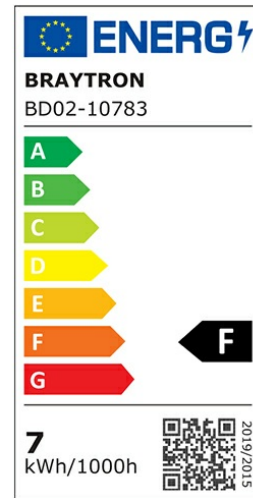

PRODUCT DATASHEET

MODEL NO BD02-10783

DESCRIPTION BRY-SPOTLED G3-7W-SQR-SLV-3IN1-LED SPOTLIGHT

3 CCT

General Characteristics

Model No	:	BD02-10783
Main Family	:	Indoor Lighting
Sub Family	:	LED Spotlight
Type	:	Spotlight
Body Color	:	Silver
Lamp Shape	:	Directional
Dimmable	:	Not-Dimmable
Light Source	:	LED
Warranty	:	2 years
Class	:	Class II
IP	:	IP20

Electrical Characteristics

Lifetime	:	20000 h
Voltage	:	220-240V
Power Factor	:	>0,5
Material	:	PC
Working Temperature	:	-20 C+40 C
Frequency	:	50-60 Hz

Package Informations

N.W.	:	7,70 kgs
G.W.	:	10,10 kgs
PCS/CTN	:	100 pcs
Length	:	460 mm
Width	:	435 mm
Height	:	288 mm
EAN	:	5949097718809

Product Characteristics

Wattage	:	7 w
Color Temperature	:	3IN1
Quse Lumen	:	630 lm
Color Rendering Index (CRI)	:	>80
Energy Efficiency Level	:	F
Beam Angle	:	38° Degrees
Color Category	:	3IN1

Dimensions & Weight

P. Length	:	85 mm
P. Width	:	85 mm
P. Height	:	43 mm
Cutout	:	70 mm
Weight	:	77 gr