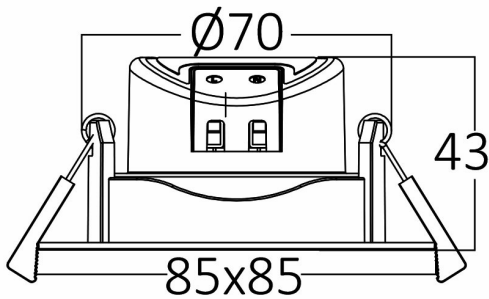

PRODUCT DATASHEET

MODEL NO BD02-10783

DESCRIPTION BRY-SPOTLED G3-7W-SQR-SLV-3IN1-LED SPOTLIGHT

3 CCT

General Characteristics

Model No	:	BD02-10783
Main Family	:	Indoor Lighting
Sub Family	:	LED Spotlight
Type	:	Spotlight
Body Color	:	Silver
Lamp Shape	:	Directional
Dimmable	:	Not-Dimmable
Light Source	:	LED
Warranty	:	2 years
Class	:	Class II
IP	:	IP20

Electrical Characteristics

Lifetime	:	20000 h
Voltage	:	220-240V
Power Factor	:	>0,5
Material	:	PC
Working Temperature	:	-20 C+40 C
Frequency	:	50-60 Hz

Package Informations

N.W.	:	7,70 kgs
G.W.	:	10,10 kgs
PCS/CTN	:	100 pcs
Length	:	460 mm
Width	:	435 mm
Height	:	288 mm
EAN	:	5949097718809

Product Characteristics

Wattage	:	7 w
Color Temperature	:	3IN1
Quse Lumen	:	630 lm
Color Rendering Index (CRI)	:	>80
Energy Efficiency Level	:	F
Beam Angle	:	38° Degrees
Color Category	:	3IN1

Dimensions & Weight

P. Length	:	85 mm
P. Width	:	85 mm
P. Height	:	43 mm
Cutout	:	70 mm
Weight	:	77 gr