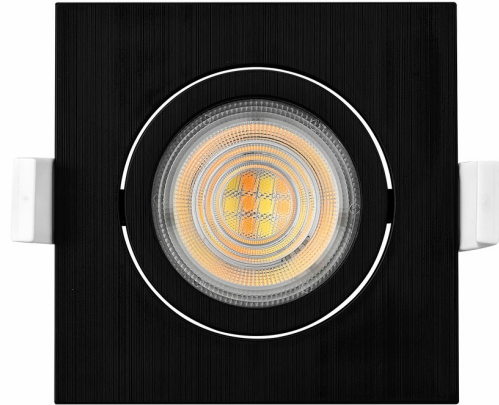

PRODUCT DATASHEET

MODEL NO BD02-10781

DESCRIPTION BRY-SPOTLED G3-7W-SQR-BLC-3IN1-LED SPOTLIGHT

3 CCT

General Characteristics

Model No	:	BD02-10781
Main Family	:	Indoor Lighting
Sub Family	:	LED Spotlight
Type	:	Spotlight
Body Color	:	Black
Lamp Shape	:	Directional
Dimmable	:	Not-Dimmable
Light Source	:	LED
Warranty	:	2 years
Class	:	Class II
IP	:	IP20

Electrical Characteristics

Lifetime	:	20000 h
Voltage	:	220-240V
Power Factor	:	>0,5
Material	:	PC
Working Temperature	:	-20 C+40 C
Frequency	:	50-60 Hz

Package Informations

N.W.	:	7,70 kgs
G.W.	:	10,10 kgs
PCS/CTN	:	100 pcs
Length	:	460 mm
Width	:	435 mm
Height	:	288 mm
EAN	:	5949097718793

Product Characteristics

Wattage	:	7 w
Color Temperature	:	3IN1
Quse Lumen	:	630 lm
Color Rendering Index (CRI)	:	>80
Energy Efficiency Level	:	F
Beam Angle	:	38° Degrees
Color Category	:	3IN1

Dimensions & Weight

P. Length	:	85 mm
P. Width	:	85 mm
P. Height	:	43 mm
Cutout	:	70 mm
Weight	:	77 gr