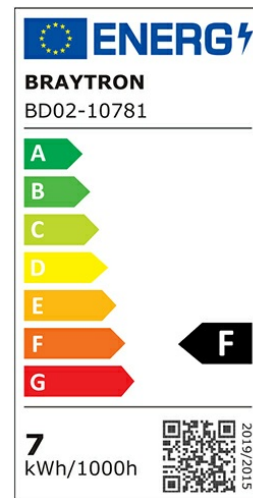

## PRODUCT DATASHEET

MODEL NO BD02-10781

DESCRIPTION BRY-SPOTLED G3-7W-SQR-BLC-3IN1-LED SPOTLIGHT

3 CCT

BRAYTRON SRL

Bulavardul iuliu maniu, Nr.616, Sector 6, 061129, Bucuresti-ROMANIA

info@braytron.com

www.braytron.com

### General Characteristics

Model No	:	BD02-10781
Main Family	:	Indoor Lighting
Sub Family	:	LED Spotlight
Type	:	Spotlight
Body Color	:	Black
Lamp Shape	:	Directional
Dimmable	:	Not-Dimmable
Light Source	:	LED
Warranty	:	2 years
Class	:	Class II
IP	:	IP20

### Electrical Characteristics

Lifetime	:	20000 h
Voltage	:	220-240V
Power Factor	:	>0,5
Material	:	PC
Working Temperature	:	-20 C+40 C
Frequency	:	50-60 Hz

### Product Characteristics

Wattage	:	7 w
Color Temperature	:	3IN1
Quse Lumen	:	630 lm
Color Rendering Index (CRI)	:	>80
Energy Efficiency Level	:	F
Beam Angle	:	38° Degrees
Color Category	:	3IN1