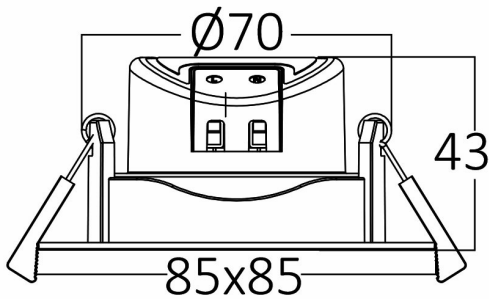

PRODUCT DATASHEET

MODEL NO BD02-10781

DESCRIPTION BRY-SPOTLED G3-7W-SQR-BLC-3IN1-LED SPOTLIGHT

3 CCT

General Characteristics

Model No	:	BD02-10781
Main Family	:	Indoor Lighting
Sub Family	:	LED Spotlight
Type	:	Spotlight
Body Color	:	Black
Lamp Shape	:	Directional
Dimmable	:	Not-Dimmable
Light Source	:	LED
Warranty	:	2 years
Class	:	Class II
IP	:	IP20

Electrical Characteristics

Lifetime	:	20000 h
Voltage	:	220-240V
Power Factor	:	>0,5
Material	:	PC
Working Temperature	:	-20 C+40 C
Frequency	:	50-60 Hz

Package Informations

N.W.	:	7,70 kgs
G.W.	:	10,10 kgs
PCS/CTN	:	100 pcs
Length	:	460 mm
Width	:	435 mm
Height	:	288 mm
EAN	:	5949097718793

Product Characteristics

Wattage	:	7 w
Color Temperature	:	3IN1
Quse Lumen	:	630 lm
Color Rendering Index (CRI)	:	>80
Energy Efficiency Level	:	F
Beam Angle	:	38° Degrees
Color Category	:	3IN1

Dimensions & Weight

P. Length	:	85 mm
P. Width	:	85 mm
P. Height	:	43 mm
Cutout	:	70 mm
Weight	:	77 gr