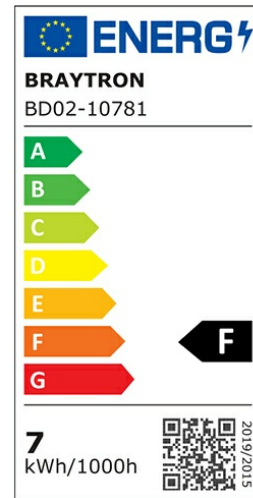

PRODUCT DATASHEET

MODEL NO BD02-10781

DESCRIPTION BRY-SPOTLED G3-7W-SQR-BLC-3IN1-LED SPOTLIGHT

3 CCT

General Characteristics

Model No	:	BD02-10781
Main Family	:	Indoor Lighting
Sub Family	:	LED Spotlight
Type	:	Spotlight
Body Color	:	Black
Lamp Shape	:	Directional
Dimmable	:	Not-Dimmable
Light Source	:	LED
Warranty	:	2 years
Class	:	Class II
IP	:	IP20

Electrical Characteristics

Lifetime	:	20000 h
Voltage	:	220-240V
Power Factor	:	>0,5
Material	:	PC
Working Temperature	:	-20 C+40 C
Frequency	:	50-60 Hz

Package Informations

N.W.	:	7,70 kgs
G.W.	:	10,10 kgs
PCS/CTN	:	100 pcs
Length	:	460 mm
Width	:	435 mm
Height	:	288 mm
EAN	:	5949097718793

Product Characteristics

Wattage	:	7 w
Color Temperature	:	3IN1
Quse Lumen	:	630 lm
Color Rendering Index (CRI)	:	>80
Energy Efficiency Level	:	F
Beam Angle	:	38° Degrees
Color Category	:	3IN1

Dimensions & Weight

P. Length	:	85 mm
P. Width	:	85 mm
P. Height	:	43 mm
Cutout	:	70 mm
Weight	:	77 gr