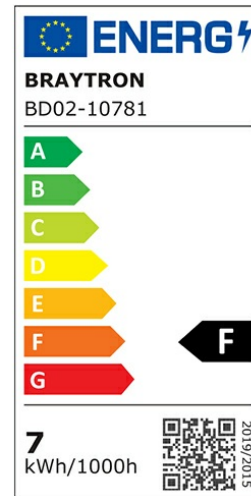

Braytron

PRODUCT DATASHEET

MODEL NO BD02-10781

DESCRIPTION BRY-SPOTLED G3-7W-SQR-BLC-3IN1-LED SPOTLIGHT

3 CCT

Braytron

LED SPOTLIGHT

MODEL NO: BD02-10781

7w - 630lm

3CCT SWITCH

3000K 4000K 6500K

DIMMABLE

LED

SPOTLED

BRAYTRON SRL

Bulavardul iuliu maniu, Nr.616, Sector 6, 061129, Bucuresti-ROMANIA

Electrical Characteristics

Lifetime	:	20000 h
Voltage	:	220-240V 50/60Hz
Power Factor	:	>0,5
Material	:	PC+PC
Working Temperature	:	-20°C ~ +40°C
Frequency	:	50/60Hz

Package Informations

N.W.	:	7,9 kgs
G.W.	:	10,3 kgs
PCS/CTN	:	100
Length	:	46,5 cm
Width	:	45 cm
Height	:	29 cm
EAN	:	5949097718793

Product Characteristics

Wattage	:	7 w
Color Temperature	:	3IN1
Quse Lumen	:	750 lm
Color Rendering Index (CRI)	:	≥80
Energy Efficiency Level	:	F
Beam Angle	:	38°
Color Category	:	3IN1

Dimensions & Weight