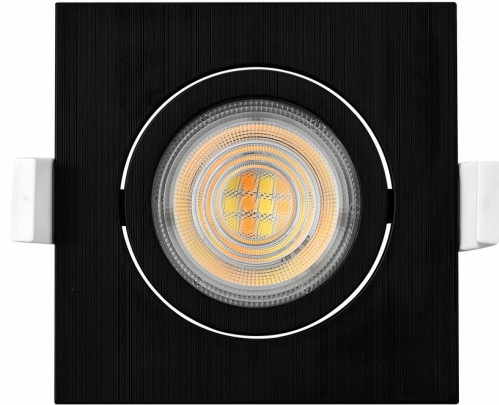

## PRODUCT DATASHEET

MODEL NO BD02-10781

DESCRIPTION BRY-SPOTLED G3-7W-SQR-BLC-3IN1-LED SPOTLIGHT

3 CCT

BRAYTRON SRL

Bulavardul iuliu maniu, Nr.616, Sector 6, 061129, Bucuresti-ROMANIA

info@braytron.com

www.braytron.com

### General Characteristics

Model No	:	BD02-10781
Main Family	:	Indoor Lighting
Sub Family	:	LED Spotlight
Type	:	Spotlight
Body Color	:	Black
Lamp Shape	:	Directional
Dimmable	:	Not-Dimmable
Light Source	:	LED
Warranty	:	2 years
Class	:	Class II
IP	:	IP20

### Product Characteristics

Wattage	:	7 w
Color Temperature	:	3IN1
Quse Lumen	:	630 lm
Color Rendering Index (CRI)	:	>80
Energy Efficiency Level	:	F
Beam Angle	:	38° Degrees
Color Category	:	3IN1

### Dimensions & Weight

P. Length	:	85 mm
P. Width	:	85 mm
P. Height	:	43 mm
Cutout	:	70 mm
Weight	:	77 gr