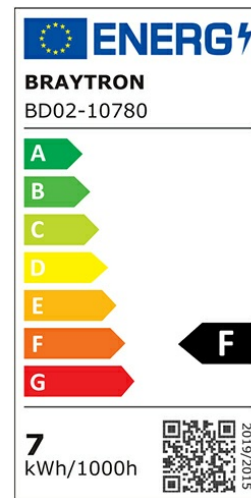

Braytron

PRODUCT DATASHEET

MODEL NO BD02-10780

DESCRIPTION BRY-SPOTLED G3-7W-SQR-WHT-3IN1-LED SPOTLIGHT

Braytron

LED
SPOTLIGHT

MODEL NO: BD02-10780

7w - 630lm

3CCT SWITCH

3000K 4000K 6500K

DIMMABLE

LED

SPOTLED

BRAYTRON SRL

Bulavardul iuliu maniu, Nr.616, Sector 6, 061129, Bucuresti-ROMANIA

info@braytron.com

Electrical Characteristics

Lifetime	:	20000 h
Voltage	:	220-240V 50/60Hz
Power Factor	:	>0,5
Material	:	PC+PC
Working Temperature	:	-20°C ~ +40°C
Frequency	:	50/60Hz

Package Informations

N.W.	:	7,9 kgs
G.W.	:	10,3 kgs
PCS/CTN	:	100
Length	:	46,5 cm
Width	:	45 cm
Height	:	29 cm
EAN	:	5949097718786

Product Characteristics

Wattage	:	7 w
Color Temperature	:	3IN1
Quse Lumen	:	750 lm
Color Rendering Index (CRI)	:	≥80
Energy Efficiency Level	:	F
Beam Angle	:	38°
Color Category	:	3IN1

Dimensions & Weight