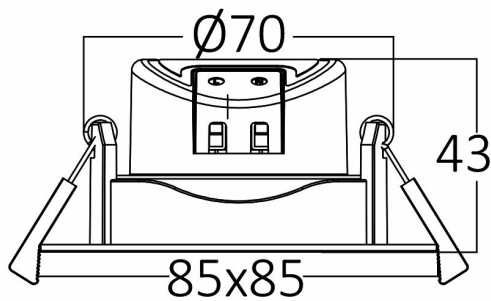

PRODUCT DATASHEET

MODEL NO BD02-10780

DESCRIPTION BRY-SPOTLED G3-7W-SQR-WHT-3IN1-LED SPOTLIGHT

3 CCT

General Characteristics

Model No	:	BD02-10780
Main Family	:	Indoor Lighting
Sub Family	:	LED Spotlight
Type	:	Spotlight
Body Color	:	White
Lamp Shape	:	Directional
Dimmable	:	Not-Dimmable
Light Source	:	LED
Warranty	:	2 years
Class	:	Class II
IP	:	IP20

Electrical Characteristics

Lifetime	:	20000 h
Voltage	:	220-240V
Power Factor	:	>0,5
Material	:	PC
Working Temperature	:	-20 C+40 C
Frequency	:	50-60 Hz

Package Informations

N.W.	:	7,70 kgs
G.W.	:	10,10 kgs
PCS/CTN	:	100 pcs
Length	:	460 mm
Width	:	435 mm
Height	:	288 mm
EAN	:	5949097718786

Product Characteristics

Wattage	:	7 w
Color Temperature	:	3IN1
Quse Lumen	:	630 lm
Color Rendering Index (CRI)	:	>80
Energy Efficiency Level	:	F
Beam Angle	:	38° Degrees
Color Category	:	3IN1

Dimensions & Weight

P. Length	:	85 mm
P. Width	:	85 mm
P. Height	:	43 mm
Cutout	:	70 mm
Weight	:	77 gr