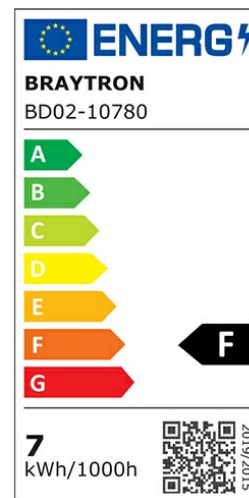

PRODUCT DATASHEET

MODEL NO BD02-10780

DESCRIPTION BRY-SPOTLED G3-7W-SQR-WHT-3IN1-LED SPOTLIGHT

3 CCT

General Characteristics

Model No	:	BD02-10780
Main Family	:	Indoor Lighting
Sub Family	:	LED Spotlight
Type	:	Spotlight
Body Color	:	White
Lamp Shape	:	Directional
Dimmable	:	Not-Dimmable
Light Source	:	LED
Warranty	:	2 years
Class	:	Class II
IP	:	IP20

Electrical Characteristics

Lifetime	:	20000 h
Voltage	:	220-240V
Power Factor	:	>0,5
Material	:	PC
Working Temperature	:	-20 C+40 C
Frequency	:	50-60 Hz

Package Informations

N.W.	:	7,70 kgs
G.W.	:	10,10 kgs
PCS/CTN	:	100 pcs
Length	:	460 mm
Width	:	435 mm
Height	:	288 mm
EAN	:	5949097718786

Product Characteristics

Wattage	:	7 w
Color Temperature	:	3IN1
Quse Lumen	:	630 lm
Color Rendering Index (CRI)	:	>80
Energy Efficiency Level	:	F
Beam Angle	:	38° Degrees
Color Category	:	3IN1

Dimensions & Weight

P. Length	:	85 mm
P. Width	:	85 mm
P. Height	:	43 mm
Cutout	:	70 mm
Weight	:	77 gr