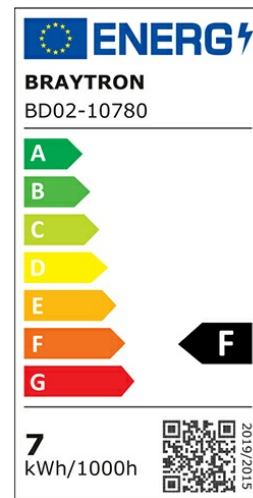

Braytron

PRODUCT DATASHEET

MODEL NO BD02-10780

DESCRIPTION BRY-SPOTLED G3-7W-SQR-WHT-3IN1-LED SPOTLIGHT

3 CCT

BRAYTRON SRL

Bulavardul iuliu maniu, Nr.616, Sector 6, 061129, Bucuresti-ROMANIA

info@braytron.com

www.braytron.com

General Characteristics

Model No	:	BD02-10780
Main Family	:	Indoor Lighting
Sub Family	:	LED Spotlight
Type	:	Spotlight
Body Color	:	White
Lamp Shape	:	Directional
Dimmable	:	Not-Dimmable
Light Source	:	LED
Warranty	:	2 years
Class	:	Class II
IP	:	IP20

Electrical Characteristics

Lifetime	:	20000 h
Voltage	:	220-240V
Power Factor	:	>0,5
Material	:	PC
Working Temperature	:	-20 C+40 C
Frequency	:	50-60 Hz

Package Informations

N.W.	:	7,70 kgs
G.W.	:	10,10 kgs
PCS/CTN	:	100 pcs
Length	:	460 mm
Width	:	435 mm
Height	:	288 mm
EAN	:	5949097718786

Product Characteristics

Wattage	:	7 w
Color Temperature	:	3IN1
Quse Lumen	:	630 lm
Color Rendering Index (CRI)	:	>80
Energy Efficiency Level	:	F
Beam Angle	:	38° Degrees
Color Category	:	3IN1

Dimensions & Weight