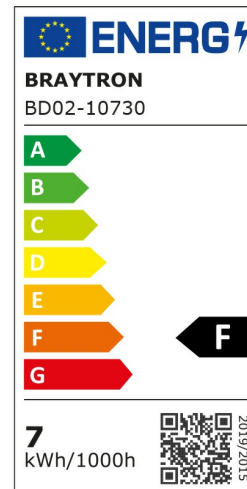

PRODUCT DATASHEET

MODEL NO BD02-10730

DESCRIPTION BRY-SPOTLED G1-7W-SQR-WHT-6500K-LED SPOTLIGHT

General Characteristics

Model No	:	BD02-10730
Main Family	:	Indoor Lighting
Sub Family	:	LED Spotlight
Type	:	Spotlight
Body Color	:	White
Lamp Shape	:	Directional
Dimmable	:	Not-Dimmable
Light Source	:	LED
Warranty	:	2 years
Class	:	Class II
IP	:	IP20

Electrical Characteristics

Lifetime	:	20000 h
Voltage	:	220-240V
Power Factor	:	>0,5
Material	:	PC
Working Temperature	:	-20 C+40 C
Frequency	:	50-60 Hz

Package Informations

N.W.	:	5,40 kgs
G.W.	:	9,00 kgs
PCS/CTN	:	100 pcs
Length	:	495 mm
Width	:	395 mm
Height	:	220 mm
EAN	:	5949097727979

Product Characteristics

Wattage	:	7 w
Color Temperature	:	6500K
Quse Lumen	:	630 lm
Color Rendering Index (CRI)	:	>80
Energy Efficiency Level	:	F
Beam Angle	:	38° Degrees
Color Category	:	Cool White

Dimensions & Weight

P. Length	:	90 mm
P. Width	:	90 mm
P. Height	:	25 mm
Cutout	:	75 mm
Weight	:	54 gr