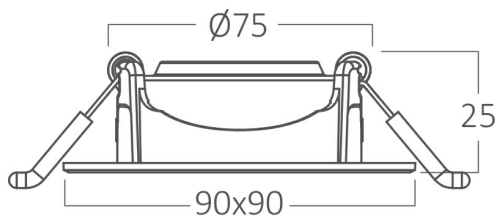

PRODUCT DATASHEET

MODEL NO BD02-10730

DESCRIPTION BRY-SPOTLED G1-7W-SQR-WHT-6500K-LED SPOTLIGHT

General Characteristics

Model No	:	BD02-10730
Main Family	:	Indoor Lighting
Sub Family	:	LED Spotlight
Type	:	Spotlight
Body Color	:	White
Lamp Shape	:	Directional
Dimmable	:	Not-Dimmable
Light Source	:	LED
Warranty	:	2 years
Class	:	Class II
IP	:	IP20

Electrical Characteristics

Lifetime	:	20000 h
Voltage	:	220-240V
Power Factor	:	>0,5
Material	:	PC
Working Temperature	:	-20 C+40 C
Frequency	:	50-60 Hz

Package Informations

N.W.	:	5,40 kgs
G.W.	:	9,00 kgs
PCS/CTN	:	100 pcs
Length	:	495 mm
Width	:	395 mm
Height	:	220 mm
EAN	:	5949097727979

Product Characteristics

Wattage	:	7 w
Color Temperature	:	6500K
Quse Lumen	:	630 lm
Color Rendering Index (CRI)	:	>80
Energy Efficiency Level	:	F
Beam Angle	:	38° Degrees
Color Category	:	Cool White

Dimensions & Weight

P. Length	:	90 mm
P. Width	:	90 mm
P. Height	:	25 mm
Cutout	:	75 mm
Weight	:	54 gr