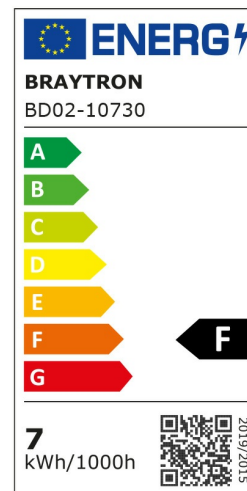

Braytron

PRODUCT DATASHEET

MODEL NO BD02-10730

DESCRIPTION BRY-SPOTLED G1-7W-SQR-WHT-6500K-LED SPOTLIGHT

BRAYTRON SRL

Bulavardul iuliu maniu, Nr.616, Sector 6, 061129, Bucuresti-ROMANIA

info@braytron.com

www.braytron.com

General Characteristics

Model No	:	BD02-10730
Main Family	:	Indoor Lighting
Sub Family	:	LED Spotlight
Type	:	Spotlight
Body Color	:	White
Lamp Shape	:	Directional
Dimmable	:	Not-Dimmable
Light Source	:	LED
Warranty	:	2 years
Class	:	Class II
IP	:	IP20

Electrical Characteristics

Lifetime	:	20000 h
Voltage	:	220-240V
Power Factor	:	>0,5
Material	:	PC
Working Temperature	:	-20 C+40 C
Frequency	:	50-60 Hz

Package Informations

N.W.	:	5,40 kgs
G.W.	:	9,00 kgs
PCS/CTN	:	100 pcs
Length	:	495 mm
Width	:	395 mm
Height	:	220 mm
EAN	:	5949097727979

Product Characteristics

Wattage	:	7 w
Color Temperature	:	6500K
Quse Lumen	:	630 lm
Color Rendering Index (CRI)	:	>80
Energy Efficiency Level	:	F
Beam Angle	:	38° Degrees
Color Category	:	Cool White

Dimensions & Weight