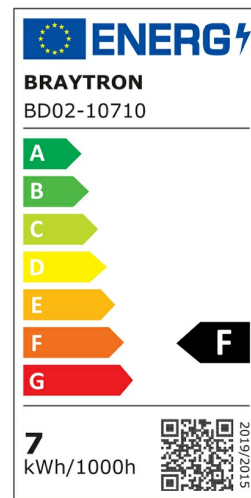

## PRODUCT DATASHEET

MODEL NO BD02-10710

DESCRIPTION BRY-SPOTLED G1-7W-SQR-WHT-4000K-LED SPOTLIGHT

BRAYTRON SRL

Bulavardul iuliu maniu, Nr.616, Sector 6, 061129, Bucuresti-ROMANIA

info@braytron.com

www.braytron.com

### General Characteristics

Model No	:	BD02-10710
Main Family	:	Indoor Lighting
Sub Family	:	LED Spotlight
Type	:	Spotlight
Body Color	:	White
Lamp Shape	:	Directional
Dimmable	:	Not-Dimmable
Light Source	:	LED
Warranty	:	2 years
Class	:	Class II
IP	:	IP20

### Product Characteristics

Wattage	:	7 w
Color Temperature	:	4000K
Quse Lumen	:	630 lm
Color Rendering Index (CRI)	:	>80
Energy Efficiency Level	:	F
Beam Angle	:	38° Degrees
Color Category	:	Natural White