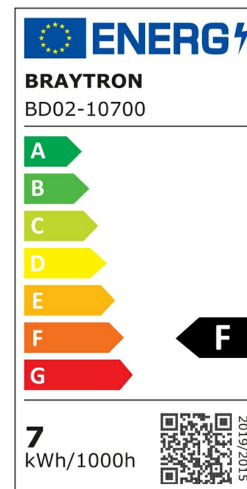

## PRODUCT DATASHEET

MODEL NO BD02-10700

DESCRIPTION BRY-SPOTLED G1-7W-SQR-WHT-3000K-LED SPOTLIGHT

BRAYTRON SRL

Bulavardul iuliu maniu, Nr.616, Sector 6, 061129, Bucuresti-ROMANIA

info@braytron.com

www.braytron.com

### General Characteristics

Model No	:	BD02-10700
Main Family	:	Indoor Lighting
Sub Family	:	LED Spotlight
Type	:	Spotlight
Body Color	:	White
Lamp Shape	:	Directional
Dimmable	:	Not-Dimmable
Light Source	:	LED
Warranty	:	2 years
Class	:	Class II
IP	:	IP20

### Product Characteristics

Wattage	:	7 w
Color Temperature	:	3000K
Quse Lumen	:	630 lm
Color Rendering Index (CRI)	:	>80
Energy Efficiency Level	:	F
Beam Angle	:	38° Degrees
Color Category	:	Warm White