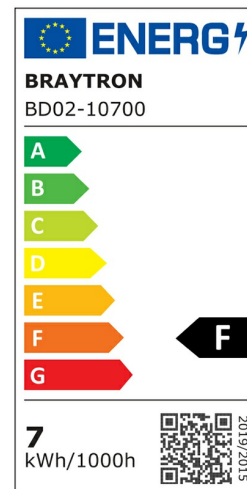

PRODUCT DATASHEET

MODEL NO BD02-10700

DESCRIPTION BRY-SPOTLED G1-7W-SQR-WHT-3000K-LED SPOTLIGHT

General Characteristics

Model No	:	BD02-10700
Main Family	:	Indoor Lighting
Sub Family	:	LED Spotlight
Type	:	Spotlight
Body Color	:	White
Lamp Shape	:	Directional
Dimmable	:	Not-Dimmable
Light Source	:	LED
Warranty	:	2 years
Class	:	Class II
IP	:	IP20

Electrical Characteristics

Lifetime	:	20000 h
Voltage	:	220-240V
Power Factor	:	>0,5
Material	:	PC
Working Temperature	:	-20 C+40 C
Frequency	:	50-60 Hz

Package Informations

N.W.	:	5,40 kgs
G.W.	:	9,00 kgs
PCS/CTN	:	100 pcs
Length	:	495 mm
Width	:	395 mm
Height	:	220 mm
EAN	:	5949097727955

Product Characteristics

Wattage	:	7 w
Color Temperature	:	3000K
Quse Lumen	:	630 lm
Color Rendering Index (CRI)	:	>80
Energy Efficiency Level	:	F
Beam Angle	:	38° Degrees
Color Category	:	Warm White

Dimensions & Weight

P. Length	:	90 mm
P. Width	:	90 mm
P. Height	:	25 mm
Cutout	:	75 mm
Weight	:	54 gr