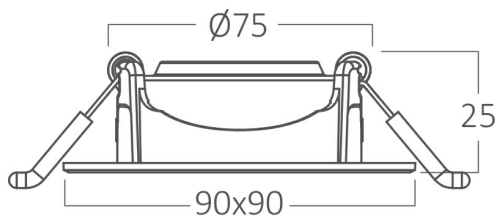

PRODUCT DATASHEET

MODEL NO BD02-10700

DESCRIPTION BRY-SPOTLED G1-7W-SQR-WHT-3000K-LED SPOTLIGHT

General Characteristics

Model No	:	BD02-10700
Main Family	:	Indoor Lighting
Sub Family	:	LED Spotlight
Type	:	Spotlight
Body Color	:	White
Lamp Shape	:	Directional
Dimmable	:	Not-Dimmable
Light Source	:	LED
Warranty	:	2 years
Class	:	Class II
IP	:	IP20

Electrical Characteristics

Lifetime	:	20000 h
Voltage	:	220-240V
Power Factor	:	>0,5
Material	:	PC
Working Temperature	:	-20 C+40 C
Frequency	:	50-60 Hz

Package Informations

N.W.	:	5,40 kgs
G.W.	:	9,00 kgs
PCS/CTN	:	100 pcs
Length	:	495 mm
Width	:	395 mm
Height	:	220 mm
EAN	:	5949097727955

Product Characteristics

Wattage	:	7 w
Color Temperature	:	3000K
Quse Lumen	:	630 lm
Color Rendering Index (CRI)	:	>80
Energy Efficiency Level	:	F
Beam Angle	:	38° Degrees
Color Category	:	Warm White

Dimensions & Weight

P. Length	:	90 mm
P. Width	:	90 mm
P. Height	:	25 mm
Cutout	:	75 mm
Weight	:	54 gr