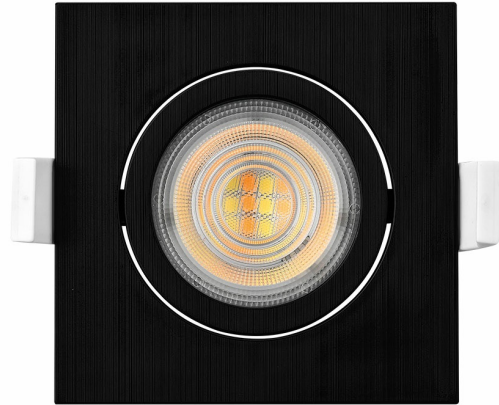

Braytron

PRODUCT DATASHEET

MODEL NO BD02-10531

DESCRIPTION BRY-SPOTLED G1-5W-SQR-BLC-6500K-LED SPOTLIGHT

BRAYTRON SRL

Bulavardul iuliu maniu, Nr.616, Sector 6, 061129, Bucuresti-ROMANIA

info@braytron.com

www.braytron.com

General Characteristics

Model No	:	BD02-10531
Main Family	:	Indoor Lighting
Sub Family	:	LED Spotlight
Type	:	Spotlight
Body Color	:	Black
Lamp Shape	:	Directional
Dimmable	:	Not-Dimmable
Light Source	:	LED
Warranty	:	2 years
Class	:	Class II
IP	:	IP20

Product Characteristics

Wattage	:	5 w
Color Temperature	:	6500K
Quse Lumen	:	400 lm
Color Rendering Index (CRI)	:	>80
Energy Efficiency Level	:	F
Beam Angle	:	38° Degrees
Color Category	:	Cool White

Dimensions & Weight

P. Length	:	90 mm
P. Width	:	90 mm
P. Height	:	25 mm
Cutout	:	75 mm
Weight	:	60 gr