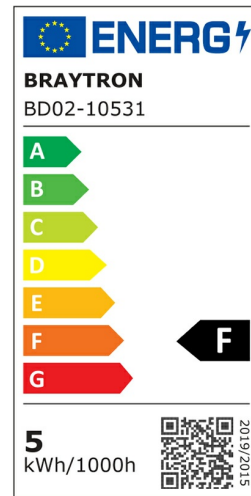

Braytron

PRODUCT DATASHEET

MODEL NO BD02-10531

DESCRIPTION BRY-SPOTLED G1-5W-SQR-BLC-6500K-LED SPOTLIGHT

BRAYTRON SRL

Bulavardul iuliu maniu, Nr.616, Sector 6, 061129, Bucuresti-ROMANIA

info@braytron.com

www.braytron.com

General Characteristics

Model No	:	BD02-10531
Main Family	:	Indoor Lighting
Sub Family	:	LED Spotlight
Type	:	Spotlight
Body Color	:	Black
Lamp Shape	:	Directional
Dimmable	:	Not-Dimmable
Light Source	:	LED
Warranty	:	2 years
Class	:	Class II
IP	:	IP20

Electrical Characteristics

Lifetime	:	20000 h
Voltage	:	220-240V
Power Factor	:	>0,5
Material	:	PC
Working Temperature	:	-20 C+40 C
Frequency	:	50-60 Hz

Package Informations

N.W.	:	6,00 kgs
G.W.	:	9,00 kgs
PCS/CTN	:	100 pcs
Length	:	495 mm
Width	:	395 mm
Height	:	220 mm
EAN	:	5949097727146

Product Characteristics

Wattage	:	5 w
Color Temperature	:	6500K
Quse Lumen	:	400 lm
Color Rendering Index (CRI)	:	>80
Energy Efficiency Level	:	F
Beam Angle	:	38° Degrees
Color Category	:	Cool White

Dimensions & Weight