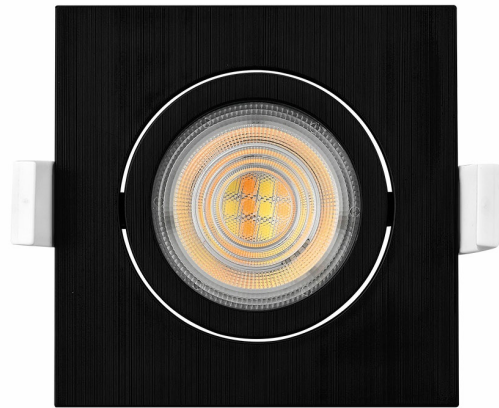

PRODUCT DATASHEET

MODEL NO BD02-10531

DESCRIPTION BRY-SPOTLED G1-5W-SQR-BLC-6500K-LED SPOTLIGHT

General Characteristics

| | | |
|--------------|---|-----------------|
| Model No | : | BD02-10531 |
| Main Family | : | Indoor Lighting |
| Sub Family | : | LED Spotlight |
| Type | : | Spotlight |
| Body Color | : | Black |
| Lamp Shape | : | Directional |
| Dimmable | : | Not-Dimmable |
| Light Source | : | LED |
| Warranty | : | 2 years |
| Class | : | Class II |
| IP | : | IP20 |

Product Characteristics

| | | |
|-----------------------------|---|-------------|
| Wattage | : | 5 w |
| Color Temperature | : | 6500K |
| Quse Lumen | : | 400 lm |
| Color Rendering Index (CRI) | : | >80 |
| Energy Efficiency Level | : | F |
| Beam Angle | : | 38° Degrees |
| Color Category | : | Cool White |