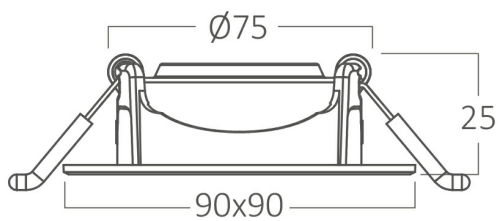

PRODUCT DATASHEET

MODEL NO BD02-10531

DESCRIPTION BRY-SPOTLED G1-5W-SQR-BLC-6500K-LED SPOTLIGHT

General Characteristics

| | | |
|--------------|---|-----------------|
| Model No | : | BD02-10531 |
| Main Family | : | Indoor Lighting |
| Sub Family | : | LED Spotlight |
| Type | : | Spotlight |
| Body Color | : | Black |
| Lamp Shape | : | Directional |
| Dimmable | : | Not-Dimmable |
| Light Source | : | LED |
| Warranty | : | 2 years |
| Class | : | Class II |
| IP | : | IP20 |

Package Informations

| | | |
|---------|---|---------------|
| N.W. | : | 6,00 kgs |
| G.W. | : | 9,00 kgs |
| PCS/CTN | : | 100 pcs |
| Length | : | 495 mm |
| Width | : | 395 mm |
| Height | : | 220 mm |
| EAN | : | 5949097727146 |

Dimensions & Weight

| | | |
|-----------|---|-------|
| P. Length | : | 90 mm |
| P. Width | : | 90 mm |
| P. Height | : | 25 mm |
| Cutout | : | 75 mm |
| Weight | : | 60 gr |