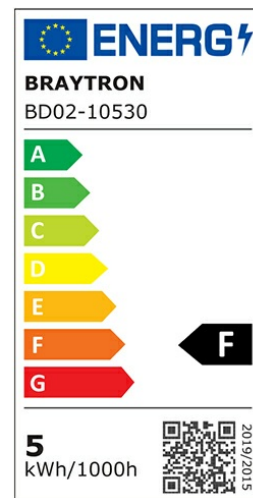

PRODUCT DATASHEET

MODEL NO BD02-10530

DESCRIPTION BRY-SPOTLED G1-5W-SQR-WHT-6500K-LED SPOTLIGHT

General Characteristics

Model No	:	BD02-10530
Main Family	:	Indoor Lighting
Sub Family	:	LED Spotlight
Type	:	Spotlight
Body Color	:	White
Lamp Shape	:	Directional
Dimmable	:	Not-Dimmable
Light Source	:	LED
Warranty	:	2 years
Class	:	Class II
IP	:	IP20

Electrical Characteristics

Lifetime	:	20000 h
Voltage	:	220-240V
Power Factor	:	>0,5
Material	:	PC
Working Temperature	:	-20 C+40 C
Frequency	:	50-60 Hz

Package Informations

N.W.	:	6,00 kgs
G.W.	:	9,00 kgs
PCS/CTN	:	100 pcs
Length	:	495 mm
Width	:	395 mm
Height	:	220 mm
EAN	:	5949097707469

Product Characteristics

Wattage	:	5 w
Color Temperature	:	6500K
Quse Lumen	:	400 lm
Color Rendering Index (CRI)	:	>80
Energy Efficiency Level	:	F
Beam Angle	:	38° Degrees
Color Category	:	Cool White

Dimensions & Weight

P. Length	:	90 mm
P. Width	:	90 mm
P. Height	:	25 mm
Cutout	:	75 mm
Weight	:	60 gr