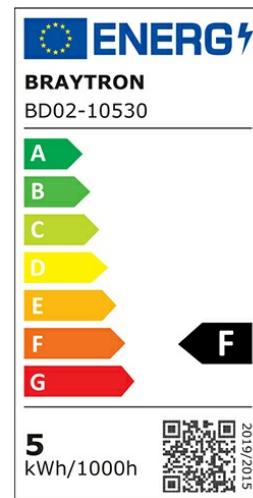

Braytron

PRODUCT DATASHEET

MODEL NO BD02-10530

DESCRIPTION BRY-SPOTLED G1-5W-SQR-WHT-6500K-LED SPOTLIGHT

BRAYTRON SRL

Bulavardul iuliu maniu, Nr.616, Sector 6, 061129, Bucuresti-ROMANIA

info@braytron.com

www.braytron.com

General Characteristics

Model No	:	BD02-10530
Main Family	:	Indoor Lighting
Sub Family	:	LED Spotlight
Type	:	Spotlight
Body Color	:	White
Lamp Shape	:	Directional
Dimmable	:	Not-Dimmable
Light Source	:	LED
Warranty	:	2 years
Class	:	Class II
IP	:	IP20

Electrical Characteristics

Lifetime	:	20000 h
Voltage	:	220-240V
Power Factor	:	>0,5
Material	:	PC
Working Temperature	:	-20 C+40 C
Frequency	:	50-60 Hz

Package Informations

N.W.	:	6,00 kgs
G.W.	:	9,00 kgs
PCS/CTN	:	100 pcs
Length	:	495 mm
Width	:	395 mm
Height	:	220 mm
EAN	:	5949097707469

Product Characteristics

Wattage	:	5 w
Color Temperature	:	6500K
Quse Lumen	:	400 lm
Color Rendering Index (CRI)	:	>80
Energy Efficiency Level	:	F
Beam Angle	:	38° Degrees
Color Category	:	Cool White

Dimensions & Weight