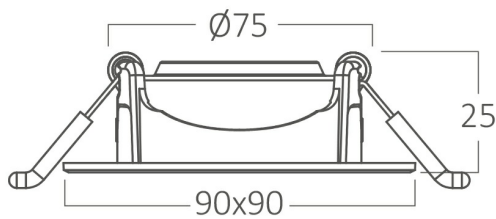

PRODUCT DATASHEET

MODEL NO BD02-10530

DESCRIPTION BRY-SPOTLED G1-5W-SQR-WHT-6500K-LED SPOTLIGHT

General Characteristics

Model No	:	BD02-10530
Main Family	:	Indoor Lighting
Sub Family	:	LED Spotlight
Type	:	Spotlight
Body Color	:	White
Lamp Shape	:	Directional
Dimmable	:	Not-Dimmable
Light Source	:	LED
Warranty	:	2 years
Class	:	Class II
IP	:	IP20

Electrical Characteristics

Lifetime	:	20000 h
Voltage	:	220-240V
Power Factor	:	>0,5
Material	:	PC
Working Temperature	:	-20 C+40 C
Frequency	:	50-60 Hz

Package Informations

N.W.	:	6,00 kgs
G.W.	:	9,00 kgs
PCS/CTN	:	100 pcs
Length	:	495 mm
Width	:	395 mm
Height	:	220 mm
EAN	:	5949097707469

Product Characteristics

Wattage	:	5 w
Color Temperature	:	6500K
Quse Lumen	:	400 lm
Color Rendering Index (CRI)	:	>80
Energy Efficiency Level	:	F
Beam Angle	:	38° Degrees
Color Category	:	Cool White

Dimensions & Weight

P. Length	:	90 mm
P. Width	:	90 mm
P. Height	:	25 mm
Cutout	:	75 mm
Weight	:	60 gr