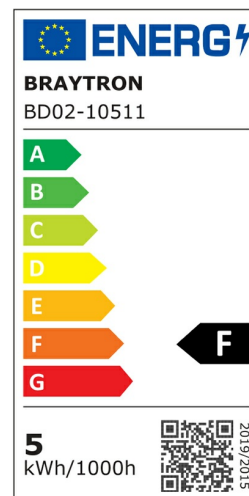

## PRODUCT DATASHEET

MODEL NO BD02-10511

DESCRIPTION BRY-SPOTLED G1-5W-SQR-BLC-4000K-LED SPOTLIGHT

### General Characteristics

Model No	:	BD02-10511
Main Family	:	Indoor Lighting
Sub Family	:	LED Spotlight
Type	:	Spotlight
Body Color	:	Black
Lamp Shape	:	Directional
Dimmable	:	Not-Dimmable
Light Source	:	LED
Warranty	:	2 years
Class	:	Class II
IP	:	IP20

### Electrical Characteristics

Lifetime	:	20000 h
Voltage	:	220-240V
Power Factor	:	>0,5
Material	:	PC
Working Temperature	:	-20 C+40 C
Frequency	:	50-60 Hz

### Product Characteristics

Wattage	:	5 w
Color Temperature	:	4000K
Quse Lumen	:	400 lm
Color Rendering Index (CRI)	:	>80
Energy Efficiency Level	:	F
Beam Angle	:	38° Degrees
Color Category	:	Natural White