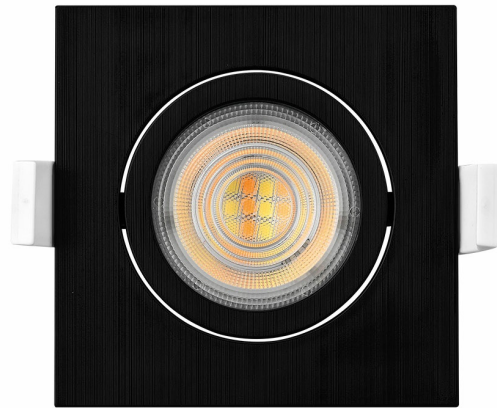

## PRODUCT DATASHEET

MODEL NO BD02-10511

DESCRIPTION BRY-SPOTLED G1-5W-SQR-BLC-4000K-LED SPOTLIGHT

### General Characteristics

Model No	:	BD02-10511
Main Family	:	Indoor Lighting
Sub Family	:	LED Spotlight
Type	:	Spotlight
Body Color	:	Black
Lamp Shape	:	Directional
Dimmable	:	Not-Dimmable
Light Source	:	LED
Warranty	:	2 years
Class	:	Class II
IP	:	IP20

### Product Characteristics

Wattage	:	5 w
Color Temperature	:	4000K
Quse Lumen	:	400 lm
Color Rendering Index (CRI)	:	>80
Energy Efficiency Level	:	F
Beam Angle	:	38° Degrees
Color Category	:	Natural White

### Dimensions & Weight

P. Length	:	90 mm
P. Width	:	90 mm
P. Height	:	25 mm
Cutout	:	75 mm
Weight	:	60 gr