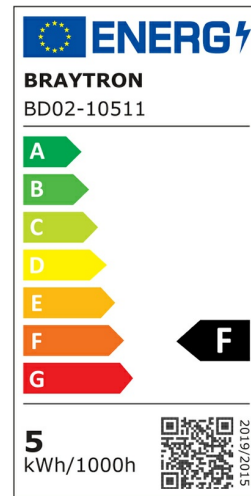

Braytron

PRODUCT DATASHEET

MODEL NO BD02-10511

DESCRIPTION BRY-SPOTLED G1-5W-SQR-BLC-4000K-LED SPOTLIGHT

BRAYTRON SRL

Bulavardul iuliu maniu, Nr.616, Sector 6, 061129, Bucuresti-ROMANIA

info@braytron.com

www.braytron.com

General Characteristics

Model No	:	BD02-10511
Main Family	:	Indoor Lighting
Sub Family	:	LED Spotlight
Type	:	Spotlight
Body Color	:	Black
Lamp Shape	:	Directional
Dimmable	:	Not-Dimmable
Light Source	:	LED
Warranty	:	2 years
Class	:	Class II
IP	:	IP20

Electrical Characteristics

Lifetime	:	20000 h
Voltage	:	220-240V
Power Factor	:	>0,5
Material	:	PC
Working Temperature	:	-20 C+40 C
Frequency	:	50-60 Hz

Package Informations

N.W.	:	6,00 kgs
G.W.	:	9,00 kgs
PCS/CTN	:	100 pcs
Length	:	495 mm
Width	:	395 mm
Height	:	220 mm
EAN	:	5949097727139

Product Characteristics

Wattage	:	5 w
Color Temperature	:	4000K
Quse Lumen	:	400 lm
Color Rendering Index (CRI)	:	>80
Energy Efficiency Level	:	F
Beam Angle	:	38° Degrees
Color Category	:	Natural White