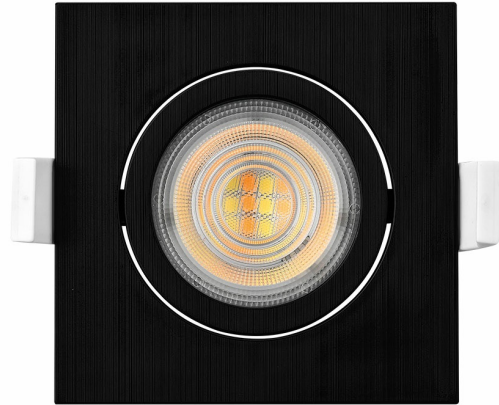

Braytron

PRODUCT DATASHEET

MODEL NO BD02-10511

DESCRIPTION BRY-SPOTLED G1-5W-SQR-BLC-4000K-LED SPOTLIGHT

BRAYTRON SRL

Bulavardul iuliu maniu, Nr.616, Sector 6, 061129, Bucuresti-ROMANIA

info@braytron.com

www.braytron.com

General Characteristics

Model No	:	BD02-10511
Main Family	:	Indoor Lighting
Sub Family	:	LED Spotlight
Type	:	Spotlight
Body Color	:	Black
Lamp Shape	:	Directional
Dimmable	:	Not-Dimmable
Light Source	:	LED
Warranty	:	2 years
Class	:	Class II
IP	:	IP20

Product Characteristics

Wattage	:	5 w
Color Temperature	:	4000K
Quse Lumen	:	400 lm
Color Rendering Index (CRI)	:	>80
Energy Efficiency Level	:	F
Beam Angle	:	38° Degrees
Color Category	:	Natural White

Dimensions & Weight

P. Length	:	90 mm
P. Width	:	90 mm
P. Height	:	25 mm
Cutout	:	75 mm
Weight	:	60 gr