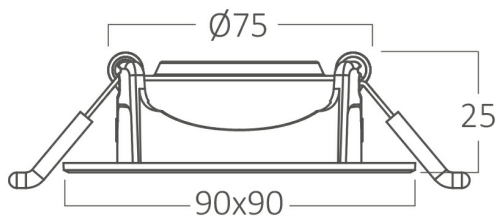

PRODUCT DATASHEET

MODEL NO BD02-10510

DESCRIPTION BRY-SPOTLED G1-5W-SQR-WHT-4000K-LED SPOTLIGHT

General Characteristics

Model No	:	BD02-10510
Main Family	:	Indoor Lighting
Sub Family	:	LED Spotlight
Type	:	Spotlight
Body Color	:	White
Lamp Shape	:	Directional
Dimmable	:	Not-Dimmable
Light Source	:	LED
Warranty	:	2 years
Class	:	Class II
IP	:	IP20

Electrical Characteristics

Lifetime	:	20000 h
Voltage	:	220-240V
Power Factor	:	>0,5
Material	:	PC
Working Temperature	:	-20 C+40 C
Frequency	:	50-60 Hz

Package Informations

N.W.	:	6,00 kgs
G.W.	:	9,00 kgs
PCS/CTN	:	100 pcs
Length	:	495 mm
Width	:	395 mm
Height	:	220 mm
EAN	:	5949097718144

Product Characteristics

Wattage	:	5 w
Color Temperature	:	4000K
Quse Lumen	:	400 lm
Color Rendering Index (CRI)	:	>80
Energy Efficiency Level	:	F
Beam Angle	:	38° Degrees
Color Category	:	Natural White

Dimensions & Weight

P. Length	:	90 mm
P. Width	:	90 mm
P. Height	:	25 mm
Cutout	:	75 mm
Weight	:	60 gr