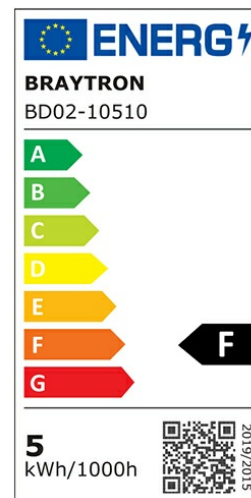

PRODUCT DATASHEET

MODEL NO BD02-10510

DESCRIPTION BRY-SPOTLED G1-5W-SQR-WHT-4000K-LED SPOTLIGHT

General Characteristics

Model No	:	BD02-10510
Main Family	:	Indoor Lighting
Sub Family	:	LED Spotlight
Type	:	Spotlight
Body Color	:	White
Lamp Shape	:	Directional
Dimmable	:	Not-Dimmable
Light Source	:	LED
Warranty	:	2 years
Class	:	Class II
IP	:	IP20

Electrical Characteristics

Lifetime	:	20000 h
Voltage	:	220-240V
Power Factor	:	>0,5
Material	:	PC
Working Temperature	:	-20 C+40 C
Frequency	:	50-60 Hz

Package Informations

N.W.	:	6,00 kgs
G.W.	:	9,00 kgs
PCS/CTN	:	100 pcs
Length	:	495 mm
Width	:	395 mm
Height	:	220 mm
EAN	:	5949097718144

Product Characteristics

Wattage	:	5 w
Color Temperature	:	4000K
Quse Lumen	:	400 lm
Color Rendering Index (CRI)	:	>80
Energy Efficiency Level	:	F
Beam Angle	:	38° Degrees
Color Category	:	Natural White

Dimensions & Weight

P. Length	:	90 mm
P. Width	:	90 mm
P. Height	:	25 mm
Cutout	:	75 mm
Weight	:	60 gr