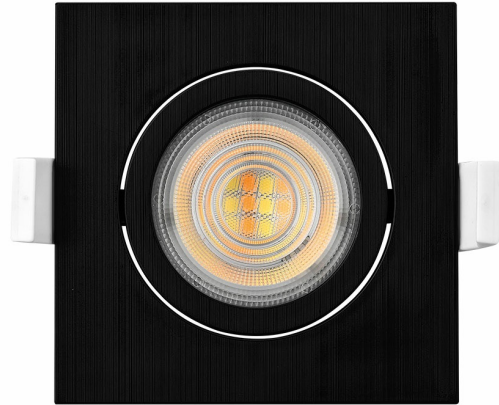

## PRODUCT DATASHEET

MODEL NO BD02-10501

DESCRIPTION BRY-SPOTLED G1-5W-SQR-BLC-3000K-LED SPOTLIGHT

BRAYTRON SRL

Bulavardul Iuliu Maniu, Nr.616, Sector 6, 061129, Bucuresti-ROMANIA

info@braytron.com

www.braytron.com

### General Characteristics

Model No	:	BD02-10501
Main Family	:	Indoor Lighting
Sub Family	:	LED Spotlight
Type	:	Spotlight
Body Color	:	Black
Lamp Shape	:	Directional
Dimmable	:	Not-Dimmable
Light Source	:	LED
Warranty	:	2 years
Class	:	Class II
IP	:	IP20

### Product Characteristics

Wattage	:	5 w
Color Temperature	:	3000K
Quse Lumen	:	400 lm
Color Rendering Index (CRI)	:	>80
Energy Efficiency Level	:	F
Beam Angle	:	38° Degrees
Color Category	:	Warm White

### Dimensions & Weight

P. Length	:	90 mm
P. Width	:	90 mm
P. Height	:	25 mm
Cutout	:	75 mm
Weight	:	60 gr