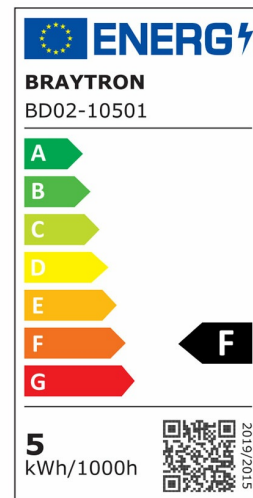

## PRODUCT DATASHEET

MODEL NO BD02-10501

DESCRIPTION BRY-SPOTLED G1-5W-SQR-BLC-3000K-LED SPOTLIGHT

BRAYTRON SRL

Bulavardul Iuliu Maniu, Nr.616, Sector 6, 061129, Bucuresti-ROMANIA

info@braytron.com

www.braytron.com

### General Characteristics

Model No	:	BD02-10501
Main Family	:	Indoor Lighting
Sub Family	:	LED Spotlight
Type	:	Spotlight
Body Color	:	Black
Lamp Shape	:	Directional
Dimmable	:	Not-Dimmable
Light Source	:	LED
Warranty	:	2 years
Class	:	Class II
IP	:	IP20

### Electrical Characteristics

Lifetime	:	20000 h
Voltage	:	220-240V
Power Factor	:	>0,5
Material	:	PC
Working Temperature	:	-20 C+40 C
Frequency	:	50-60 Hz

### Product Characteristics

Wattage	:	5 w
Color Temperature	:	3000K
Quse Lumen	:	400 lm
Color Rendering Index (CRI)	:	>80
Energy Efficiency Level	:	F
Beam Angle	:	38° Degrees
Color Category	:	Warm White