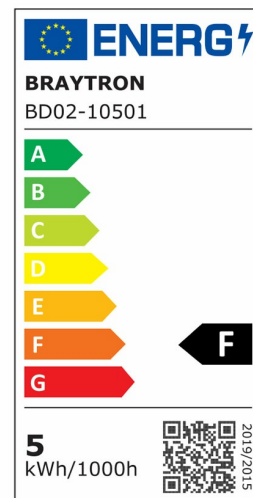

PRODUCT DATASHEET

MODEL NO BD02-10501

DESCRIPTION BRY-SPOTLED G1-5W-SQR-BLC-3000K-LED SPOTLIGHT

General Characteristics

Model No	:	BD02-10501
Main Family	:	Indoor Lighting
Sub Family	:	LED Spotlight
Type	:	Spotlight
Body Color	:	Black
Lamp Shape	:	Directional
Dimmable	:	Not-Dimmable
Light Source	:	LED
Warranty	:	2 years
Class	:	Class II
IP	:	IP20

Electrical Characteristics

Lifetime	:	20000 h
Voltage	:	220-240V
Power Factor	:	>0,5
Material	:	PC
Working Temperature	:	-20 C+40 C
Frequency	:	50-60 Hz

Package Informations

N.W.	:	6,00 kgs
G.W.	:	9,00 kgs
PCS/CTN	:	100 pcs
Length	:	495 mm
Width	:	395 mm
Height	:	220 mm
EAN	:	5949097727122

Product Characteristics

Wattage	:	5 w
Color Temperature	:	3000K
Quse Lumen	:	400 lm
Color Rendering Index (CRI)	:	>80
Energy Efficiency Level	:	F
Beam Angle	:	38° Degrees
Color Category	:	Warm White

Dimensions & Weight

P. Length	:	90 mm
P. Width	:	90 mm
P. Height	:	25 mm
Cutout	:	75 mm
Weight	:	60 gr