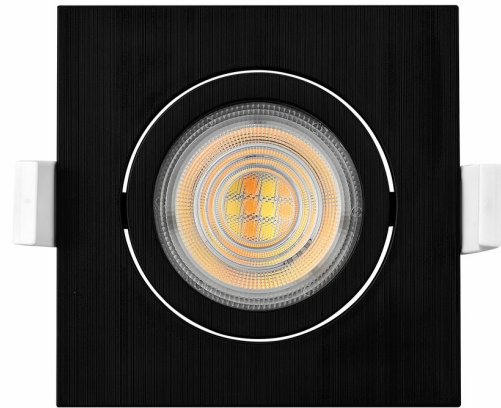

PRODUCT DATASHEET

MODEL NO BD02-10501

DESCRIPTION BRY-SPOTLED G1-5W-SQR-BLC-3000K-LED SPOTLIGHT

General Characteristics

Model No	:	BD02-10501
Main Family	:	Indoor Lighting
Sub Family	:	LED Spotlight
Type	:	Spotlight
Body Color	:	Black
Lamp Shape	:	Directional
Dimmable	:	Not-Dimmable
Light Source	:	LED
Warranty	:	2 years
Class	:	Class II
IP	:	IP20

Electrical Characteristics

Lifetime	:	20000 h
Voltage	:	220-240V
Power Factor	:	>0,5
Material	:	PC
Working Temperature	:	-20 C+40 C
Frequency	:	50-60 Hz

Package Informations

N.W.	:	6,00 kgs
G.W.	:	9,00 kgs
PCS/CTN	:	100 pcs
Length	:	495 mm
Width	:	395 mm
Height	:	220 mm
EAN	:	5949097727122

Product Characteristics

Wattage	:	5 w
Color Temperature	:	3000K
Quse Lumen	:	400 lm
Color Rendering Index (CRI)	:	>80
Energy Efficiency Level	:	F
Beam Angle	:	38° Degrees
Color Category	:	Warm White

Dimensions & Weight

P. Length	:	90 mm
P. Width	:	90 mm
P. Height	:	25 mm
Cutout	:	75 mm
Weight	:	60 gr