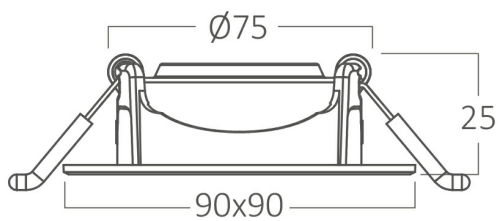

PRODUCT DATASHEET

MODEL NO BD02-10501

DESCRIPTION BRY-SPOTLED G1-5W-SQR-BLC-3000K-LED SPOTLIGHT

General Characteristics

Model No	:	BD02-10501
Main Family	:	Indoor Lighting
Sub Family	:	LED Spotlight
Type	:	Spotlight
Body Color	:	Black
Lamp Shape	:	Directional
Dimmable	:	Not-Dimmable
Light Source	:	LED
Warranty	:	2 years
Class	:	Class II
IP	:	IP20

Electrical Characteristics

Lifetime	:	20000 h
Voltage	:	220-240V
Power Factor	:	>0,5
Material	:	PC
Working Temperature	:	-20 C+40 C
Frequency	:	50-60 Hz

Package Informations

N.W.	:	6,00 kgs
G.W.	:	9,00 kgs
PCS/CTN	:	100 pcs
Length	:	495 mm
Width	:	395 mm
Height	:	220 mm
EAN	:	5949097727122

Product Characteristics

Wattage	:	5 w
Color Temperature	:	3000K
Quse Lumen	:	400 lm
Color Rendering Index (CRI)	:	>80
Energy Efficiency Level	:	F
Beam Angle	:	38° Degrees
Color Category	:	Warm White

Dimensions & Weight

P. Length	:	90 mm
P. Width	:	90 mm
P. Height	:	25 mm
Cutout	:	75 mm
Weight	:	60 gr