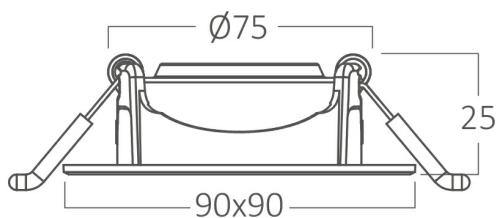

PRODUCT DATASHEET

MODEL NO BD02-10500

DESCRIPTION BRY-SPOTLED G1-5W-SQR-WHT-3000K-LED SPOTLIGHT

General Characteristics

Model No	:	BD02-10500
Main Family	:	Indoor Lighting
Sub Family	:	LED Spotlight
Type	:	Spotlight
Body Color	:	White
Lamp Shape	:	Directional
Dimmable	:	Not-Dimmable
Light Source	:	LED
Warranty	:	2 years
Class	:	Class II
IP	:	IP20

Electrical Characteristics

Lifetime	:	20000 h
Voltage	:	220-240V
Power Factor	:	>0,5
Material	:	PC
Working Temperature	:	-20 C+40 C
Frequency	:	50-60 Hz

Package Informations

N.W.	:	6,00 kgs
G.W.	:	9,00 kgs
PCS/CTN	:	100 pcs
Length	:	495 mm
Width	:	395 mm
Height	:	220 mm
EAN	:	5949097707452

Product Characteristics

Wattage	:	5 w
Color Temperature	:	3000K
Quse Lumen	:	400 lm
Color Rendering Index (CRI)	:	>80
Energy Efficiency Level	:	F
Beam Angle	:	38° Degrees
Color Category	:	Warm White

Dimensions & Weight

P. Length	:	90 mm
P. Width	:	90 mm
P. Height	:	25 mm
Cutout	:	75 mm
Weight	:	60 gr