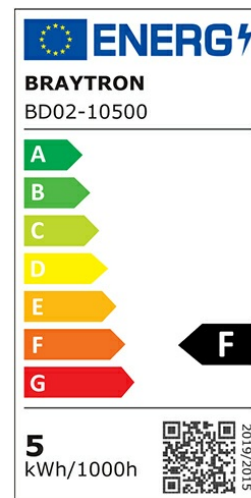

PRODUCT DATASHEET

MODEL NO BD02-10500

DESCRIPTION BRY-SPOTLED G1-5W-SQR-WHT-3000K-LED SPOTLIGHT

General Characteristics

Model No	:	BD02-10500
Main Family	:	Indoor Lighting
Sub Family	:	LED Spotlight
Type	:	Spotlight
Body Color	:	White
Lamp Shape	:	Directional
Dimmable	:	Not-Dimmable
Light Source	:	LED
Warranty	:	2 years
Class	:	Class II
IP	:	IP20

Electrical Characteristics

Lifetime	:	20000 h
Voltage	:	220-240V
Power Factor	:	>0,5
Material	:	PC
Working Temperature	:	-20 C+40 C
Frequency	:	50-60 Hz

Package Informations

N.W.	:	6,00 kgs
G.W.	:	9,00 kgs
PCS/CTN	:	100 pcs
Length	:	495 mm
Width	:	395 mm
Height	:	220 mm
EAN	:	5949097707452

Product Characteristics

Wattage	:	5 w
Color Temperature	:	3000K
Quse Lumen	:	400 lm
Color Rendering Index (CRI)	:	>80
Energy Efficiency Level	:	F
Beam Angle	:	38° Degrees
Color Category	:	Warm White

Dimensions & Weight

P. Length	:	90 mm
P. Width	:	90 mm
P. Height	:	25 mm
Cutout	:	75 mm
Weight	:	60 gr