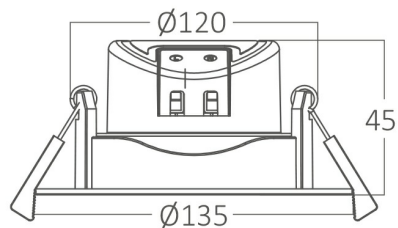

PRODUCT DATASHEET

MODEL NO BD02-01681

DESCRIPTION BRY-SPOTLED G4-16W-RND-BLC-3IN1-LED SPOTLIGHT

General Characteristics

Model No	:	BD02-01681
Main Family	:	Indoor Lighting
Sub Family	:	LED Spotlight
Type	:	Spotlight
Body Color	:	Black
Lamp Shape	:	Directional
Dimmable	:	Not-Dimmable
Light Source	:	LED
Warranty	:	2 years
Class	:	Class II
IP	:	IP20

Electrical Characteristics

Lifetime	:	20000 h
Voltage	:	220-240V
Power Factor	:	>0,5
Material	:	PC
Frequency	:	50-60 Hz

Package Informations

N.W.	:	7,40 kgs
G.W.	:	10,15 kgs
PCS/CTN	:	50 pcs
Length	:	705 mm
Width	:	295 mm
Height	:	300 mm
EAN	:	5949097734762

Product Characteristics

Wattage	:	16 w
Color Temperature	:	3IN1
Quse Lumen	:	1480 lm
Color Rendering Index (CRI)	:	>80
Energy Efficiency Level	:	F
Beam Angle	:	60° Degrees
Color Category	:	3IN1

Dimensions & Weight

Diameter	:	135 mm
P. Height	:	45 mm
Cutout	:	120 mm
Weight	:	148 gr