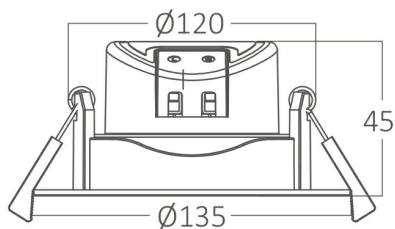

PRODUCT DATASHEET

MODEL NO BD02-01681

DESCRIPTION BRY-SPOTLED G4-16W-RND-BLC-3IN1-LED SPOTLIGHT

General Characteristics

Model No	:	BD02-01681
Main Family	:	Indoor Lighting
Sub Family	:	LED Spotlight
Type	:	Spotlight
Body Color	:	Black
Lamp Shape	:	Directional
Dimmable	:	Not-Dimmable
Light Source	:	LED
Warranty	:	2 years
Class	:	Class II
IP	:	IP20

Electrical Characteristics

Lifetime	:	20000 h
Voltage	:	220-240V
Power Factor	:	>0,5
Material	:	PC
Frequency	:	50-60 Hz

Package Informations

N.W.	:	7,40 kgs
G.W.	:	10,15 kgs
PCS/CTN	:	50 pcs
Length	:	705 mm
Width	:	295 mm
Height	:	300 mm
EAN	:	5949097734762

Product Characteristics

Wattage	:	16 w
Color Temperature	:	3IN1
Quse Lumen	:	1480 lm
Color Rendering Index (CRI)	:	>80
Energy Efficiency Level	:	F
Beam Angle	:	60° Degrees
Color Category	:	3IN1

Dimensions & Weight

Diameter	:	135 mm
P. Height	:	45 mm
Cutout	:	120 mm
Weight	:	148 gr