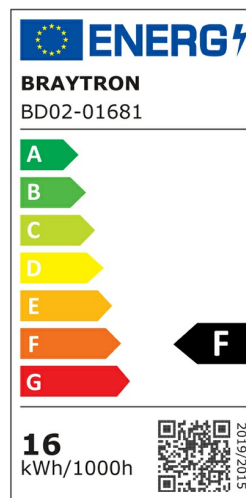

PRODUCT DATASHEET

MODEL NO BD02-01681

DESCRIPTION BRY-SPOTLED G4-16W-RND-BLC-3IN1-LED SPOTLIGHT

General Characteristics

Model No	:	BD02-01681
Main Family	:	Indoor Lighting
Sub Family	:	LED Spotlight
Type	:	Spotlight
Body Color	:	Black
Lamp Shape	:	Directional
Dimmable	:	Not-Dimmable
Light Source	:	LED
Warranty	:	2 years
Class	:	Class II
IP	:	IP20

Electrical Characteristics

Lifetime	:	20000 h
Voltage	:	220-240V
Power Factor	:	>0,5
Material	:	PC
Frequency	:	50-60 Hz

Package Informations

N.W.	:	7,40 kgs
G.W.	:	10,15 kgs
PCS/CTN	:	50 pcs
Length	:	705 mm
Width	:	295 mm
Height	:	300 mm
EAN	:	5949097734762

Product Characteristics

Wattage	:	16 w
Color Temperature	:	3IN1
Quse Lumen	:	1480 lm
Color Rendering Index (CRI)	:	>80
Energy Efficiency Level	:	F
Beam Angle	:	60° Degrees
Color Category	:	3IN1

Dimensions & Weight

Diameter	:	135 mm
P. Height	:	45 mm
Cutout	:	120 mm
Weight	:	148 gr