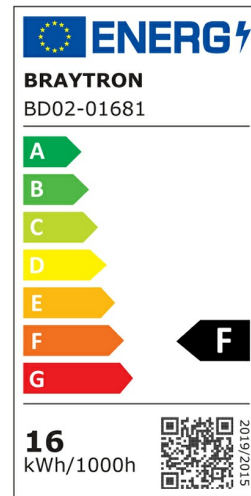

Braytron

PRODUCT DATASHEET

MODEL NO BD02-01681

DESCRIPTION BRY-SPOTLED G4-16W-RND-BLC-3IN1-LED SPOTLIGHT

BRAYTRON SRL

Bulavardul iuliu maniu, Nr.616, Sector 6, 061129, Bucuresti-ROMANIA

info@braytron.com

www.braytron.com