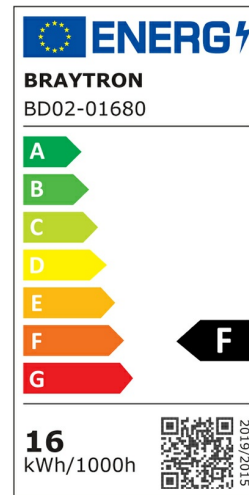

## PRODUCT DATASHEET

MODEL NO BD02-01680

DESCRIPTION BRY-SPOTLED G4-16W-RND-WHT-3IN1-LED SPOTLIGHT

### General Characteristics

Model No	:	BD02-01680
Main Family	:	Indoor Lighting
Sub Family	:	LED Spotlight
Type	:	Spotlight
Body Color	:	White
Lamp Shape	:	Directional
Dimmable	:	Not-Dimmable
Light Source	:	LED
Warranty	:	2 years
Class	:	Class II
IP	:	IP20

### Electrical Characteristics

Lifetime	:	20000 h
Voltage	:	220-240V
Power Factor	:	>0,5
Material	:	PC
Frequency	:	50-60 Hz

### Product Characteristics

Wattage	:	16 w
Color Temperature	:	3IN1
Quse Lumen	:	1480 lm
Color Rendering Index (CRI)	:	>80
Energy Efficiency Level	:	F
Beam Angle	:	60° Degrees
Color Category	:	3IN1