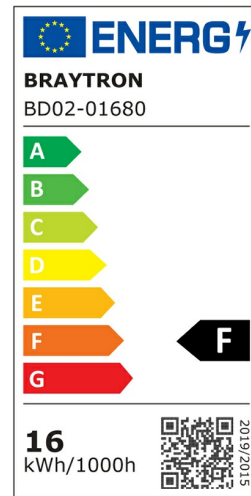

Braytron

PRODUCT DATASHEET

MODEL NO BD02-01680

DESCRIPTION BRY-SPOTLED G4-16W-RND-WHT-3IN1-LED SPOTLIGHT

3 CCT

BRAYTRON SRL

Bulavardul iuliu maniu, Nr.616, Sector 6, 061129, Bucuresti-ROMANIA

info@braytron.com

www.braytron.com

Page 1-2

General Characteristics

Model No	:	BD02-01680
Main Family	:	Indoor Lighting
Sub Family	:	LED Spotlight
Type	:	Spotlight
Body Color	:	White
Lamp Shape	:	Directional
Dimmable	:	Not-Dimmable
Light Source	:	LED
Warranty	:	2 years
Class	:	Class II
IP	:	IP20

Electrical Characteristics

Lifetime	:	20000 h
Voltage	:	220-240V
Power Factor	:	>0,5
Material	:	PC
Frequency	:	50-60 Hz

Package Informations

N.W.	:	7,00 kgs
G.W.	:	9,55 kgs
PCS/CTN	:	50 pcs
Length	:	705 mm
Width	:	295 mm
Height	:	300 mm
EAN	:	5949097734755

Product Characteristics

Wattage	:	16 w
Color Temperature	:	3IN1
Quse Lumen	:	1480 lm
Color Rendering Index (CRI)	:	>80
Energy Efficiency Level	:	F
Beam Angle	:	60° Degrees
Color Category	:	3IN1

Dimensions & Weight