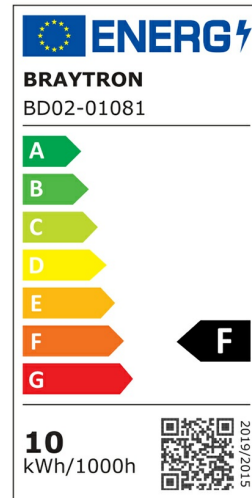

## PRODUCT DATASHEET

MODEL NO BD02-01081

DESCRIPTION BRY-SPOTLED G1-10W-RND-BLC-3IN1-LED SPOTLIGHT

3 CCT

BRAYTRON SRL

Bulavardul iuliu maniu, Nr.616, Sector 6, 061129, Bucuresti-ROMANIA

info@braytron.com

www.braytron.com

### General Characteristics

Model No	:	BD02-01081
Main Family	:	Indoor Lighting
Sub Family	:	LED Spotlight
Type	:	Spotlight
Body Color	:	Black
Lamp Shape	:	Directional
Dimmable	:	Not-Dimmable
Light Source	:	LED
Socket	:	N/A
Warranty	:	2 years
Class	:	Class II
IP	:	IP20

### Electrical Characteristics

Lifetime	:	20000 h
Voltage	:	220-240V
Power Factor	:	>0,5
Material	:	PC
Working Temperature	:	-20 C+40 C
Frequency	:	50-60 Hz

### Product Characteristics

Wattage	:	10 w
Color Temperature	:	3IN1
Quse Lumen	:	770 lm
Color Rendering Index (CRI)	:	>80
Energy Efficiency Level	:	F
Beam Angle	:	38° Degrees
Color Category	:	3IN1