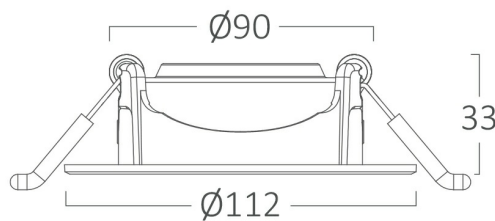

PRODUCT DATASHEET

MODEL NO BD02-01081

DESCRIPTION BRY-SPOTLED G1-10W-RND-BLC-3IN1-LED SPOTLIGHT

3 CCT

General Characteristics

Model No	:	BD02-01081
Main Family	:	Indoor Lighting
Sub Family	:	LED Spotlight
Type	:	Spotlight
Body Color	:	Black
Lamp Shape	:	Directional
Dimmable	:	Not-Dimmable
Light Source	:	LED
Socket	:	N/A
Warranty	:	2 years
Class	:	Class II
IP	:	IP20

Electrical Characteristics

Lifetime	:	20000 h
Voltage	:	220-240V
Power Factor	:	>0,5
Material	:	PC
Working Temperature	:	-20 C+40 C
Frequency	:	50-60 Hz

Package Informations

N.W.	:	4,85 kgs
G.W.	:	6,90 kgs
PCS/CTN	:	50 pcs
Length	:	610 mm
Width	:	250 mm
Height	:	270 mm
EAN	:	5949097741005

Product Characteristics

Wattage	:	10 w
Color Temperature	:	3IN1
Quse Lumen	:	770 lm
Color Rendering Index (CRI)	:	>80
Energy Efficiency Level	:	F
Beam Angle	:	38° Degrees
Color Category	:	3IN1

Dimensions & Weight

Diameter	:	112 mm
P. Height	:	33 mm
Cutout	:	90 mm
Weight	:	97 gr