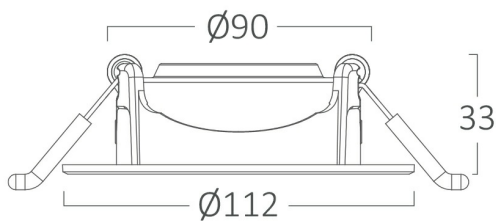

PRODUCT DATASHEET

MODEL NO BD02-01080

DESCRIPTION BRY-SPOTLED G1-10W-RND-WHT-3IN1-LED SPOTLIGHT

3 CCT

General Characteristics

Model No	:	BD02-01080
Main Family	:	Indoor Lighting
Sub Family	:	LED Spotlight
Type	:	Spotlight
Body Color	:	White
Lamp Shape	:	Directional
Dimmable	:	Not-Dimmable
Light Source	:	LED
Socket	:	N/A
Warranty	:	2 years
Class	:	Class II
IP	:	IP20

Electrical Characteristics

Lifetime	:	20000 h
Voltage	:	220-240V
Power Factor	:	>0,5
Material	:	PC
Working Temperature	:	-20 C+40 C
Frequency	:	50-60 Hz

Package Informations

N.W.	:	4,85 kgs
G.W.	:	6,90 kgs
PCS/CTN	:	50 pcs
Length	:	610 mm
Width	:	250 mm
Height	:	270 mm
EAN	:	5949097740992

Product Characteristics

Wattage	:	10 w
Color Temperature	:	3IN1
Quse Lumen	:	770 lm
Color Rendering Index (CRI)	:	>80
Energy Efficiency Level	:	F
Beam Angle	:	38° Degrees
Color Category	:	3IN1

Dimensions & Weight

Diameter	:	112 mm
P. Height	:	33 mm
Cutout	:	90 mm
Weight	:	97 gr