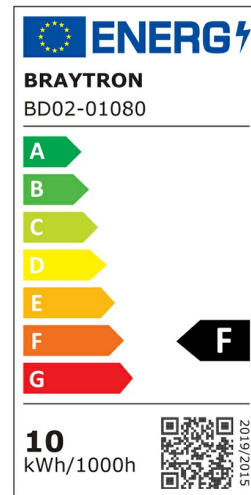

PRODUCT DATASHEET

MODEL NO BD02-01080

DESCRIPTION BRY-SPOTLED G1-10W-RND-WHT-3IN1-LED SPOTLIGHT

3 CCT

General Characteristics

Model No	:	BD02-01080
Main Family	:	Indoor Lighting
Sub Family	:	LED Spotlight
Type	:	Spotlight
Body Color	:	White
Lamp Shape	:	Directional
Dimmable	:	Not-Dimmable
Light Source	:	LED
Socket	:	N/A
Warranty	:	2 years
Class	:	Class II
IP	:	IP20

Electrical Characteristics

Lifetime	:	20000 h
Voltage	:	220-240V
Power Factor	:	>0,5
Material	:	PC
Working Temperature	:	-20 C+40 C
Frequency	:	50-60 Hz

Package Informations

N.W.	:	4,85 kgs
G.W.	:	6,90 kgs
PCS/CTN	:	50 pcs
Length	:	610 mm
Width	:	250 mm
Height	:	270 mm
EAN	:	5949097740992

Product Characteristics

Wattage	:	10 w
Color Temperature	:	3IN1
Quse Lumen	:	770 lm
Color Rendering Index (CRI)	:	>80
Energy Efficiency Level	:	F
Beam Angle	:	38° Degrees
Color Category	:	3IN1

Dimensions & Weight

Diameter	:	112 mm
P. Height	:	33 mm
Cutout	:	90 mm
Weight	:	97 gr