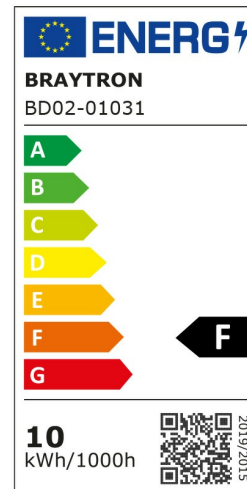

Braytron

PRODUCT DATASHEET

MODEL NO BD02-01031

DESCRIPTION BRY-SPOTLED G1-10W-RND-BLC-6500K-LED SPOTLIGHT

BRAYTRON SRL

Bulavardul iuliu maniu, Nr.616, Sector 6, 061129, Bucuresti-ROMANIA

info@braytron.com

www.braytron.com

Page 1-2

General Characteristics

Model No	:	BD02-01031
Main Family	:	Indoor Lighting
Sub Family	:	LED Spotlight
Type	:	Spotlight
Body Color	:	Black
Lamp Shape	:	Directional
Dimmable	:	Not-Dimmable
Light Source	:	LED
Warranty	:	2 years
Class	:	Class II
IP	:	IP20

Electrical Characteristics

Lifetime	:	20000 h
Voltage	:	220-240V
Power Factor	:	>0,5
Material	:	PC
Working Temperature	:	-20 C+40 C
Frequency	:	50-60 Hz

Package Informations

N.W.	:	4,90 kgs
G.W.	:	7,00 kgs
PCS/CTN	:	50 pcs
Length	:	610 mm
Width	:	250 mm
Height	:	270 mm
EAN	:	5949097729232

Product Characteristics

Wattage	:	10 w
Color Temperature	:	6500K
Quse Lumen	:	770 lm
Color Rendering Index (CRI)	:	>80
Energy Efficiency Level	:	F
Beam Angle	:	38° Degrees
Color Category	:	Cool White

Dimensions & Weight