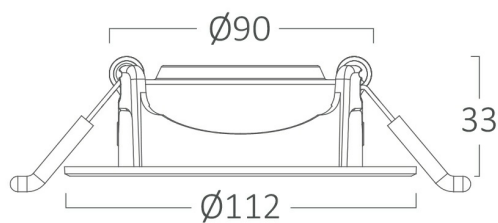

PRODUCT DATASHEET

MODEL NO BD02-01031

DESCRIPTION BRY-SPOTLED G1-10W-RND-BLC-6500K-LED SPOTLIGHT

General Characteristics

Model No	:	BD02-01031
Main Family	:	Indoor Lighting
Sub Family	:	LED Spotlight
Type	:	Spotlight
Body Color	:	Black
Lamp Shape	:	Directional
Dimmable	:	Not-Dimmable
Light Source	:	LED
Warranty	:	2 years
Class	:	Class II
IP	:	IP20

Electrical Characteristics

Lifetime	:	20000 h
Voltage	:	220-240V
Power Factor	:	>0,5
Material	:	PC
Working Temperature	:	-20 C+40 C
Frequency	:	50-60 Hz

Package Informations

N.W.	:	4,90 kgs
G.W.	:	7,00 kgs
PCS/CTN	:	50 pcs
Length	:	610 mm
Width	:	250 mm
Height	:	270 mm
EAN	:	5949097729232

Product Characteristics

Wattage	:	10 w
Color Temperature	:	6500K
Quse Lumen	:	770 lm
Color Rendering Index (CRI)	:	>80
Energy Efficiency Level	:	F
Beam Angle	:	38° Degrees
Color Category	:	Cool White

Dimensions & Weight

Diameter	:	112 mm
P. Height	:	33 mm
Cutout	:	90 mm
Weight	:	98 gr