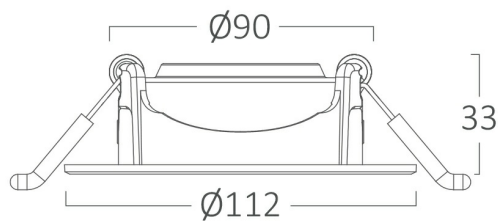

PRODUCT DATASHEET

MODEL NO BD02-01030

DESCRIPTION BRY-SPOTLED G1-10W-RND-WHT-6500K-LED SPOTLIGHT

General Characteristics

Model No	:	BD02-01030
Main Family	:	Indoor Lighting
Sub Family	:	LED Spotlight
Type	:	Spotlight
Body Color	:	White
Lamp Shape	:	Directional
Dimmable	:	Not-Dimmable
Light Source	:	LED
Warranty	:	2 years
Class	:	Class II
IP	:	IP20

Electrical Characteristics

Lifetime	:	20000 h
Voltage	:	220-240V
Power Factor	:	>0,5
Material	:	PC
Working Temperature	:	-20 C+40 C
Frequency	:	50-60 Hz

Package Informations

N.W.	:	4,90 kgs
G.W.	:	7,00 kgs
PCS/CTN	:	50 pcs
Length	:	610 mm
Width	:	250 mm
Height	:	270 mm
EAN	:	5949097707483

Product Characteristics

Wattage	:	10 w
Color Temperature	:	6500K
Quse Lumen	:	770 lm
Color Rendering Index (CRI)	:	>80
Energy Efficiency Level	:	F
Beam Angle	:	38° Degrees
Color Category	:	Cool White

Dimensions & Weight

Diameter	:	112 mm
P. Height	:	33 mm
Cutout	:	90 mm
Weight	:	98 gr