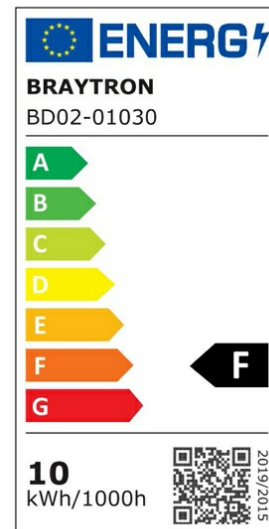

PRODUCT DATASHEET

MODEL NO BD02-01030

DESCRIPTION BRY-SPOTLED G1-10W-RND-WHT-6500K-LED SPOTLIGHT

General Characteristics

Model No	:	BD02-01030
Main Family	:	Indoor Lighting
Sub Family	:	LED Spotlight
Type	:	Spotlight
Body Color	:	White
Lamp Shape	:	Directional
Dimmable	:	Not-Dimmable
Light Source	:	LED
Warranty	:	2 years
Class	:	Class II
IP	:	IP20

Electrical Characteristics

Lifetime	:	20000 h
Voltage	:	220-240V
Power Factor	:	>0,5
Material	:	PC
Working Temperature	:	-20 C+40 C
Frequency	:	50-60 Hz

Package Informations

N.W.	:	4,90 kgs
G.W.	:	7,00 kgs
PCS/CTN	:	50 pcs
Length	:	610 mm
Width	:	250 mm
Height	:	270 mm
EAN	:	5949097707483

Product Characteristics

Wattage	:	10 w
Color Temperature	:	6500K
Quse Lumen	:	770 lm
Color Rendering Index (CRI)	:	>80
Energy Efficiency Level	:	F
Beam Angle	:	38° Degrees
Color Category	:	Cool White

Dimensions & Weight

Diameter	:	112 mm
P. Height	:	33 mm
Cutout	:	90 mm
Weight	:	98 gr