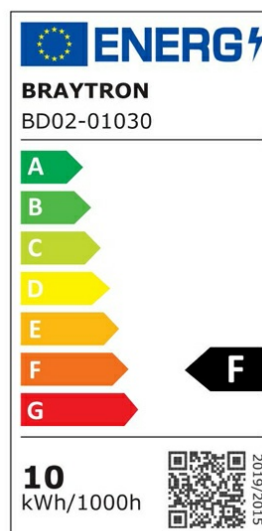

Braytron

PRODUCT DATASHEET

MODEL NO BD02-01030

DESCRIPTION BRY-SPOTLED G1-10W-RND-WHT-6500K-LED SPOTLIGHT

BRAYTRON SRL

Bulavardul Iuliu Maniu, Nr.616, Sector 6, 061129, Bucuresti-ROMANIA

info@braytron.com

www.braytron.com

General Characteristics

Model No	:	BD02-01030
Main Family	:	Indoor Lighting
Sub Family	:	LED Spotlight
Type	:	Spotlight
Body Color	:	White
Lamp Shape	:	Directional
Dimmable	:	Not-Dimmable
Light Source	:	LED
Warranty	:	2 years
Class	:	Class II
IP	:	IP20

Electrical Characteristics

Lifetime	:	20000 h
Voltage	:	220-240V
Power Factor	:	>0,5
Material	:	PC
Working Temperature	:	-20 C+40 C
Frequency	:	50-60 Hz

Package Informations

N.W.	:	4,90 kgs
G.W.	:	7,00 kgs
PCS/CTN	:	50 pcs
Length	:	610 mm
Width	:	250 mm
Height	:	270 mm
EAN	:	5949097707483

Product Characteristics

Wattage	:	10 w
Color Temperature	:	6500K
Quse Lumen	:	770 lm
Color Rendering Index (CRI)	:	>80
Energy Efficiency Level	:	F
Beam Angle	:	38° Degrees
Color Category	:	Cool White

Dimensions & Weight