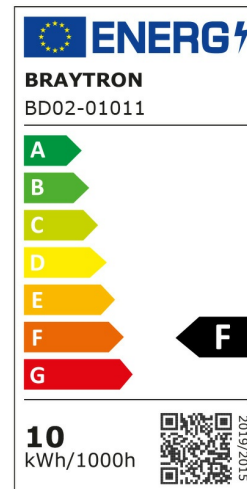

PRODUCT DATASHEET

MODEL NO BD02-01011

DESCRIPTION BRY-SPOTLED G1-10W-RND-BLC-4000K-LED SPOTLIGHT

General Characteristics

Model No	:	BD02-01011
Main Family	:	Indoor Lighting
Sub Family	:	LED Spotlight
Type	:	Spotlight
Body Color	:	Black
Lamp Shape	:	Directional
Dimmable	:	Not-Dimmable
Light Source	:	LED
Warranty	:	2 years
Class	:	Class II
IP	:	IP20

Electrical Characteristics

Lifetime	:	20000 h
Voltage	:	220-240V
Power Factor	:	>0,5
Material	:	PC
Working Temperature	:	-20 C+40 C
Frequency	:	50-60 Hz

Package Informations

N.W.	:	4,90 kgs
G.W.	:	7,00 kgs
PCS/CTN	:	50 pcs
Length	:	610 mm
Width	:	250 mm
Height	:	270 mm
EAN	:	5949097729225

Product Characteristics

Wattage	:	10 w
Color Temperature	:	4000K
Quse Lumen	:	770 lm
Color Rendering Index (CRI)	:	>80
Energy Efficiency Level	:	F
Beam Angle	:	38° Degrees
Color Category	:	Natural White

Dimensions & Weight

Diameter	:	112 mm
P. Height	:	33 mm
Cutout	:	90 mm
Weight	:	98 gr