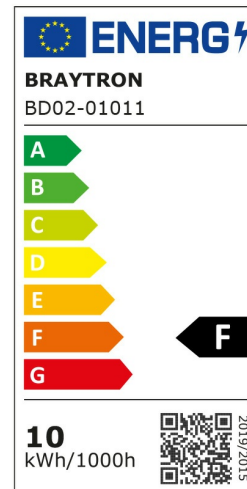

Braytron

PRODUCT DATASHEET

MODEL NO BD02-01011

DESCRIPTION BRY-SPOTLED G1-10W-RND-BLC-4000K-LED SPOTLIGHT

BRAYTRON SRL

Bulavardul Iuliu Maniu, Nr.616, Sector 6, 061129, Bucuresti-ROMANIA

info@braytron.com

www.braytron.com

Page 1-2

General Characteristics

Model No	:	BD02-01011
Main Family	:	Indoor Lighting
Sub Family	:	LED Spotlight
Type	:	Spotlight
Body Color	:	Black
Lamp Shape	:	Directional
Dimmable	:	Not-Dimmable
Light Source	:	LED
Warranty	:	2 years
Class	:	Class II
IP	:	IP20

Electrical Characteristics

Lifetime	:	20000 h
Voltage	:	220-240V
Power Factor	:	>0,5
Material	:	PC
Working Temperature	:	-20 C+40 C
Frequency	:	50-60 Hz

Package Informations

N.W.	:	4,90 kgs
G.W.	:	7,00 kgs
PCS/CTN	:	50 pcs
Length	:	610 mm
Width	:	250 mm
Height	:	270 mm
EAN	:	5949097729225

Product Characteristics

Wattage	:	10 w
Color Temperature	:	4000K
Quse Lumen	:	770 lm
Color Rendering Index (CRI)	:	>80
Energy Efficiency Level	:	F
Beam Angle	:	38° Degrees
Color Category	:	Natural White