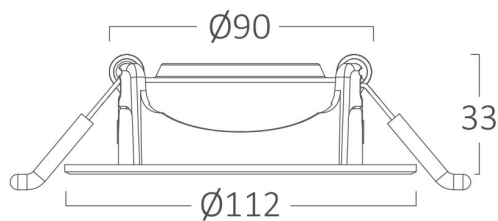

PRODUCT DATASHEET

MODEL NO BD02-01011

DESCRIPTION BRY-SPOTLED G1-10W-RND-BLC-4000K-LED SPOTLIGHT

General Characteristics

Model No	:	BD02-01011
Main Family	:	Indoor Lighting
Sub Family	:	LED Spotlight
Type	:	Spotlight
Body Color	:	Black
Lamp Shape	:	Directional
Dimmable	:	Not-Dimmable
Light Source	:	LED
Warranty	:	2 years
Class	:	Class II
IP	:	IP20

Electrical Characteristics

Lifetime	:	20000 h
Voltage	:	220-240V
Power Factor	:	>0,5
Material	:	PC
Working Temperature	:	-20 C+40 C
Frequency	:	50-60 Hz

Package Informations

N.W.	:	4,90 kgs
G.W.	:	7,00 kgs
PCS/CTN	:	50 pcs
Length	:	610 mm
Width	:	250 mm
Height	:	270 mm
EAN	:	5949097729225

Product Characteristics

Wattage	:	10 w
Color Temperature	:	4000K
Quse Lumen	:	770 lm
Color Rendering Index (CRI)	:	>80
Energy Efficiency Level	:	F
Beam Angle	:	38° Degrees
Color Category	:	Natural White

Dimensions & Weight

Diameter	:	112 mm
P. Height	:	33 mm
Cutout	:	90 mm
Weight	:	98 gr