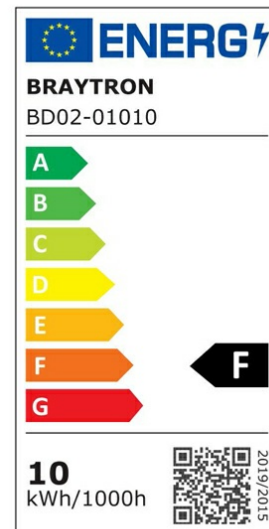

PRODUCT DATASHEET

MODEL NO BD02-01010

DESCRIPTION BRY-SPOTLED G1-10W-RND-WHT-4000K-LED SPOTLIGHT

General Characteristics

Model No	:	BD02-01010
Main Family	:	Indoor Lighting
Sub Family	:	LED Spotlight
Type	:	Spotlight
Body Color	:	White
Lamp Shape	:	Directional
Dimmable	:	Not-Dimmable
Light Source	:	LED
Warranty	:	2 years
Class	:	Class II
IP	:	IP20

Electrical Characteristics

Lifetime	:	20000 h
Voltage	:	220-240V
Power Factor	:	>0,5
Material	:	PC
Working Temperature	:	-20 C+40 C
Frequency	:	50-60 Hz

Package Informations

N.W.	:	4,90 kgs
G.W.	:	7,00 kgs
PCS/CTN	:	50 pcs
Length	:	610 mm
Width	:	250 mm
Height	:	270 mm
EAN	:	5949097707902

Product Characteristics

Wattage	:	10 w
Color Temperature	:	4000K
Quse Lumen	:	770 lm
Color Rendering Index (CRI)	:	>80
Energy Efficiency Level	:	F
Beam Angle	:	38° Degrees
Color Category	:	Natural White

Dimensions & Weight

Diameter	:	112 mm
P. Height	:	33 mm
Cutout	:	90 mm
Weight	:	98 gr