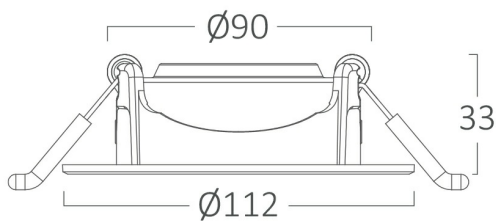

PRODUCT DATASHEET

MODEL NO BD02-01010

DESCRIPTION BRY-SPOTLED G1-10W-RND-WHT-4000K-LED SPOTLIGHT

General Characteristics

Model No	:	BD02-01010
Main Family	:	Indoor Lighting
Sub Family	:	LED Spotlight
Type	:	Spotlight
Body Color	:	White
Lamp Shape	:	Directional
Dimmable	:	Not-Dimmable
Light Source	:	LED
Warranty	:	2 years
Class	:	Class II
IP	:	IP20

Electrical Characteristics

Lifetime	:	20000 h
Voltage	:	220-240V
Power Factor	:	>0,5
Material	:	PC
Working Temperature	:	-20 C+40 C
Frequency	:	50-60 Hz

Package Informations

N.W.	:	4,90 kgs
G.W.	:	7,00 kgs
PCS/CTN	:	50 pcs
Length	:	610 mm
Width	:	250 mm
Height	:	270 mm
EAN	:	5949097707902

Product Characteristics

Wattage	:	10 w
Color Temperature	:	4000K
Quse Lumen	:	770 lm
Color Rendering Index (CRI)	:	>80
Energy Efficiency Level	:	F
Beam Angle	:	38° Degrees
Color Category	:	Natural White

Dimensions & Weight

Diameter	:	112 mm
P. Height	:	33 mm
Cutout	:	90 mm
Weight	:	98 gr