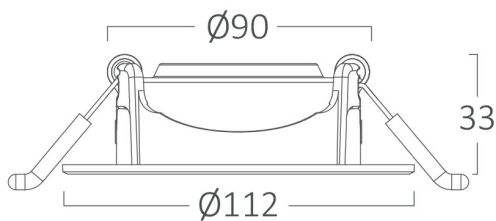

PRODUCT DATASHEET

MODEL NO BD02-01001

DESCRIPTION BRY-SPOTLED G1-10W-RND-BLC-3000K-LED SPOTLIGHT

General Characteristics

Model No	:	BD02-01001
Main Family	:	Indoor Lighting
Sub Family	:	LED Spotlight
Type	:	Spotlight
Body Color	:	Black
Lamp Shape	:	Directional
Dimmable	:	Not-Dimmable
Light Source	:	LED
Warranty	:	2 years
Class	:	Class II
IP	:	IP20

Electrical Characteristics

Lifetime	:	20000 h
Voltage	:	220-240V
Power Factor	:	>0,5
Material	:	PC
Working Temperature	:	-20 C+40 C
Frequency	:	50-60 Hz

Package Informations

N.W.	:	4,90 kgs
G.W.	:	7,00 kgs
PCS/CTN	:	50 pcs
Length	:	610 mm
Width	:	250 mm
Height	:	270 mm
EAN	:	5949097729218

Product Characteristics

Wattage	:	10 w
Color Temperature	:	3000K
Quse Lumen	:	770 lm
Color Rendering Index (CRI)	:	>80
Energy Efficiency Level	:	F
Beam Angle	:	38° Degrees
Color Category	:	Warm White

Dimensions & Weight

Diameter	:	112 mm
P. Height	:	33 mm
Cutout	:	90 mm
Weight	:	98 gr