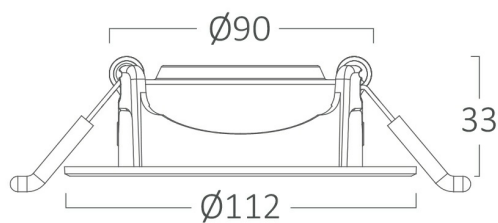

PRODUCT DATASHEET

MODEL NO BD02-01000

DESCRIPTION BRY-SPOTLED G1-10W-RND-WHT-3000K-LED SPOTLIGHT

General Characteristics

Model No	:	BD02-01000
Main Family	:	Indoor Lighting
Sub Family	:	LED Spotlight
Type	:	Spotlight
Body Color	:	White
Lamp Shape	:	Directional
Dimmable	:	Not-Dimmable
Light Source	:	LED
Warranty	:	2 years
Class	:	Class II
IP	:	IP20

Electrical Characteristics

Lifetime	:	20000 h
Voltage	:	220-240V
Power Factor	:	>0,5
Material	:	PC
Working Temperature	:	-20 C+40 C
Frequency	:	50-60 Hz

Package Informations

N.W.	:	4,90 kgs
G.W.	:	7,00 kgs
PCS/CTN	:	50 pcs
Length	:	610 mm
Width	:	250 mm
Height	:	270 mm
EAN	:	5949097707476

Product Characteristics

Wattage	:	10 w
Color Temperature	:	3000K
Quse Lumen	:	770 lm
Color Rendering Index (CRI)	:	>80
Energy Efficiency Level	:	F
Beam Angle	:	38° Degrees
Color Category	:	Warm White

Dimensions & Weight

Diameter	:	112 mm
P. Height	:	33 mm
Cutout	:	90 mm
Weight	:	98 gr