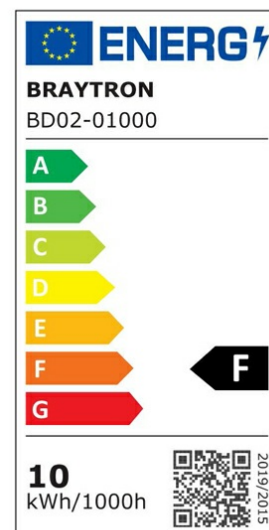

PRODUCT DATASHEET

MODEL NO BD02-01000

DESCRIPTION BRY-SPOTLED G1-10W-RND-WHT-3000K-LED SPOTLIGHT

General Characteristics

Model No	:	BD02-01000
Main Family	:	Indoor Lighting
Sub Family	:	LED Spotlight
Type	:	Spotlight
Body Color	:	White
Lamp Shape	:	Directional
Dimmable	:	Not-Dimmable
Light Source	:	LED
Warranty	:	2 years
Class	:	Class II
IP	:	IP20

Electrical Characteristics

Lifetime	:	20000 h
Voltage	:	220-240V
Power Factor	:	>0,5
Material	:	PC
Working Temperature	:	-20 C+40 C
Frequency	:	50-60 Hz

Package Informations

N.W.	:	4,90 kgs
G.W.	:	7,00 kgs
PCS/CTN	:	50 pcs
Length	:	610 mm
Width	:	250 mm
Height	:	270 mm
EAN	:	5949097707476

Product Characteristics

Wattage	:	10 w
Color Temperature	:	3000K
Quse Lumen	:	770 lm
Color Rendering Index (CRI)	:	>80
Energy Efficiency Level	:	F
Beam Angle	:	38° Degrees
Color Category	:	Warm White

Dimensions & Weight

Diameter	:	112 mm
P. Height	:	33 mm
Cutout	:	90 mm
Weight	:	98 gr