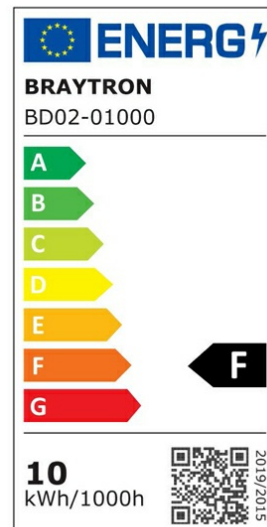

Braytron

PRODUCT DATASHEET

MODEL NO BD02-01000

DESCRIPTION BRY-SPOTLED G1-10W-RND-WHT-3000K-LED SPOTLIGHT

BRAYTRON SRL

Bulavardul iuliu maniu, Nr.616, Sector 6, 061129, Bucuresti-ROMANIA

info@braytron.com

www.braytron.com

Page 1-2

General Characteristics

Model No	:	BD02-01000
Main Family	:	Indoor Lighting
Sub Family	:	LED Spotlight
Type	:	Spotlight
Body Color	:	White
Lamp Shape	:	Directional
Dimmable	:	Not-Dimmable
Light Source	:	LED
Warranty	:	2 years
Class	:	Class II
IP	:	IP20

Electrical Characteristics

Lifetime	:	20000 h
Voltage	:	220-240V
Power Factor	:	>0,5
Material	:	PC
Working Temperature	:	-20 C+40 C
Frequency	:	50-60 Hz

Package Informations

N.W.	:	4,90 kgs
G.W.	:	7,00 kgs
PCS/CTN	:	50 pcs
Length	:	610 mm
Width	:	250 mm
Height	:	270 mm
EAN	:	5949097707476

Product Characteristics

Wattage	:	10 w
Color Temperature	:	3000K
Quse Lumen	:	770 lm
Color Rendering Index (CRI)	:	>80
Energy Efficiency Level	:	F
Beam Angle	:	38° Degrees
Color Category	:	Warm White

Dimensions & Weight