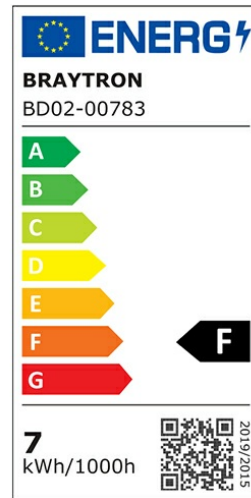

Braytron

PRODUCT DATASHEET

MODEL NO BD02-00783

DESCRIPTION BRY-SPOTLED G3-7W-RND-SLV-3IN1-LED SPOTLIGHT

BRAYTRON SRL

Bulavardul iuliu maniu, Nr.616, Sector 6, 061129, Bucuresti-ROMANIA

info@braytron.com

www.braytron.com