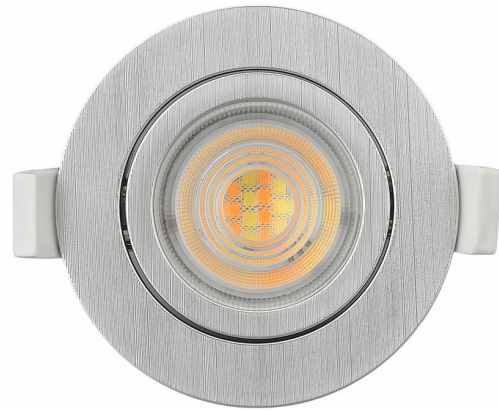

PRODUCT DATASHEET

MODEL NO BD02-00783

DESCRIPTION BRY-SPOTLED G3-7W-RND-SLV-3IN1-LED SPOTLIGHT

3 CCT

General Characteristics

Model No	:	BD02-00783
Main Family	:	Indoor Lighting
Sub Family	:	LED Spotlight
Type	:	Spotlight
Body Color	:	Silver
Lamp Shape	:	Directional
Dimmable	:	Not-Dimmable
Light Source	:	LED
Warranty	:	2 years
Class	:	Class II
IP	:	IP20

Electrical Characteristics

Lifetime	:	20000 h
Voltage	:	220-240V
Power Factor	:	>0,5
Material	:	PC
Working Temperature	:	-20 C+40 C
Frequency	:	50-60 Hz

Package Informations

N.W.	:	7,40 kgs
G.W.	:	9,60 kgs
PCS/CTN	:	100 pcs
Length	:	460 mm
Width	:	370 mm
Height	:	288 mm
EAN	:	5949097718779

Product Characteristics

Wattage	:	7 w
Color Temperature	:	3IN1
Quse Lumen	:	630 lm
Color Rendering Index (CRI)	:	>80
Energy Efficiency Level	:	F
Beam Angle	:	38° Degrees
Color Category	:	3IN1

Dimensions & Weight

Diameter	:	85 mm
P. Height	:	43 mm
Cutout	:	70 mm
Weight	:	74 gr