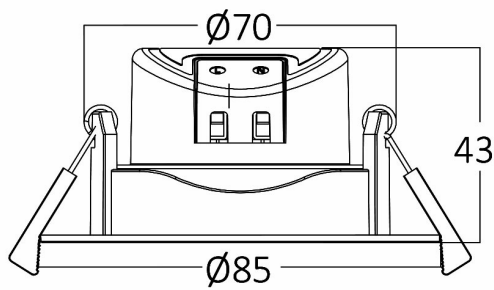

PRODUCT DATASHEET

MODEL NO BD02-00783

DESCRIPTION BRY-SPOTLED G3-7W-RND-SLV-3IN1-LED SPOTLIGHT

3 CCT

General Characteristics

Model No	:	BD02-00783
Main Family	:	Indoor Lighting
Sub Family	:	LED Spotlight
Type	:	Spotlight
Body Color	:	Silver
Lamp Shape	:	Directional
Dimmable	:	Not-Dimmable
Light Source	:	LED
Warranty	:	2 years
Class	:	Class II
IP	:	IP20

Electrical Characteristics

Lifetime	:	20000 h
Voltage	:	220-240V
Power Factor	:	>0,5
Material	:	PC
Working Temperature	:	-20 C+40 C
Frequency	:	50-60 Hz

Package Informations

N.W.	:	7,40 kgs
G.W.	:	9,60 kgs
PCS/CTN	:	100 pcs
Length	:	460 mm
Width	:	370 mm
Height	:	288 mm
EAN	:	5949097718779

Product Characteristics

Wattage	:	7 w
Color Temperature	:	3IN1
Quse Lumen	:	630 lm
Color Rendering Index (CRI)	:	>80
Energy Efficiency Level	:	F
Beam Angle	:	38° Degrees
Color Category	:	3IN1

Dimensions & Weight

Diameter	:	85 mm
P. Height	:	43 mm
Cutout	:	70 mm
Weight	:	74 gr