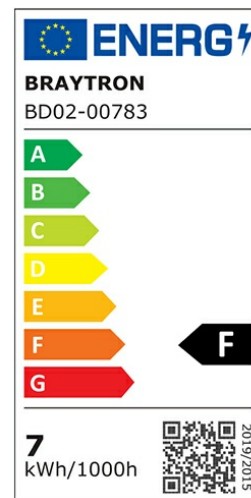

PRODUCT DATASHEET

MODEL NO BD02-00783

DESCRIPTION BRY-SPOTLED G3-7W-RND-SLV-3IN1-LED SPOTLIGHT

3 CCT

General Characteristics

Model No	:	BD02-00783
Main Family	:	Indoor Lighting
Sub Family	:	LED Spotlight
Type	:	Spotlight
Body Color	:	Silver
Lamp Shape	:	Directional
Dimmable	:	Not-Dimmable
Light Source	:	LED
Warranty	:	2 years
Class	:	Class II
IP	:	IP20

Electrical Characteristics

Lifetime	:	20000 h
Voltage	:	220-240V
Power Factor	:	>0,5
Material	:	PC
Working Temperature	:	-20 C+40 C
Frequency	:	50-60 Hz

Package Informations

N.W.	:	7,40 kgs
G.W.	:	9,60 kgs
PCS/CTN	:	100 pcs
Length	:	460 mm
Width	:	370 mm
Height	:	288 mm
EAN	:	5949097718779

Product Characteristics

Wattage	:	7 w
Color Temperature	:	3IN1
Quse Lumen	:	630 lm
Color Rendering Index (CRI)	:	>80
Energy Efficiency Level	:	F
Beam Angle	:	38° Degrees
Color Category	:	3IN1

Dimensions & Weight

Diameter	:	85 mm
P. Height	:	43 mm
Cutout	:	70 mm
Weight	:	74 gr