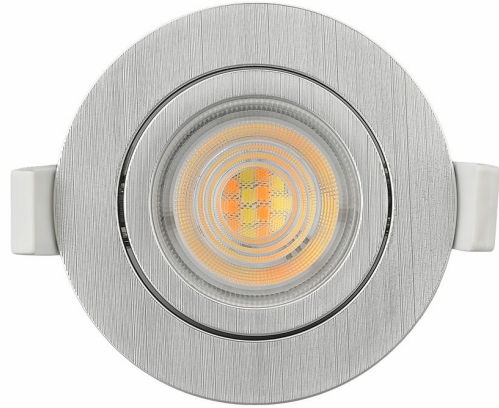

## PRODUCT DATASHEET

MODEL NO BD02-00783

DESCRIPTION BRY-SPOTLED G3-7W-RND-SLV-3IN1-LED SPOTLIGHT

BRAYTRON SRL

Bulavardul iuliu maniu, Nr.616, Sector 6, 061129, Bucuresti-ROMANIA

info@braytron.com

www.braytron.com

### General Characteristics

Model No	:	BD02-00783
Main Family	:	Indoor Lighting
Sub Family	:	LED Spotlight
Type	:	Spotlight
Body Color	:	Silver
Lamp Shape	:	Directional
Dimmable	:	Not-Dimmable
Light Source	:	LED
Warranty	:	2 years
Class	:	Class II
IP	:	IP20

### Product Characteristics

Wattage	:	7 w
Color Temperature	:	3IN1
Quse Lumen	:	630 lm
Color Rendering Index (CRI)	:	>80
Energy Efficiency Level	:	F
Beam Angle	:	38° Degrees
Color Category	:	3IN1

### Dimensions & Weight

Diameter	:	85 mm
P. Height	:	43 mm
Cutout	:	70 mm
Weight	:	74 gr