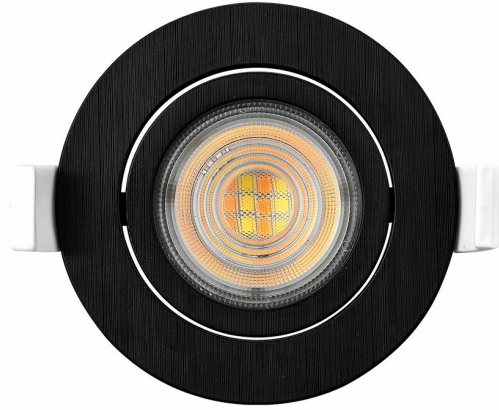

Braytron

PRODUCT DATASHEET

MODEL NO BD02-00781

DESCRIPTION BRY-SPOTLED G3-7W-RND-BLC-3IN1-LED SPOTLIGHT

BRAYTRON SRL

Bulavardul iuliu maniu, Nr.616, Sector 6, 061129, Bucuresti-ROMANIA

info@braytron.com

www.braytron.com

General Characteristics

Model No	:	BD02-00781
Main Family	:	Indoor Lighting
Sub Family	:	LED Spotlight
Type	:	Spotlight
Body Color	:	Black
Lamp Shape	:	Directional
Dimmable	:	Not-Dimmable
Light Source	:	LED
Warranty	:	2 years
Class	:	Class II
IP	:	IP20

Product Characteristics

Wattage	:	7 w
Color Temperature	:	3IN1
Quse Lumen	:	630 lm
Color Rendering Index (CRI)	:	>80
Energy Efficiency Level	:	F
Beam Angle	:	38° Degrees
Color Category	:	3IN1

Dimensions & Weight

Diameter	:	85 mm
P. Height	:	43 mm
Cutout	:	70 mm
Weight	:	74 gr