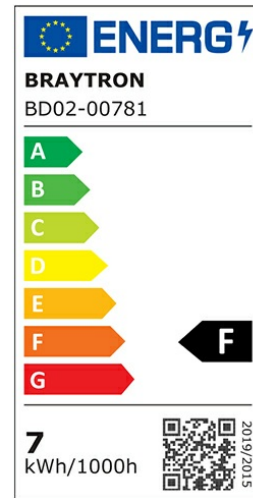

Braytron

PRODUCT DATASHEET

MODEL NO BD02-00781

DESCRIPTION BRY-SPOTLED G3-7W-RND-BLC-3IN1-LED SPOTLIGHT

BRAYTRON SRL

Bulavardul iuliu maniu, Nr.616, Sector 6, 061129, Bucuresti-ROMANIA

info@braytron.com

www.braytron.com

General Characteristics

Model No	:	BD02-00781
Main Family	:	Indoor Lighting
Sub Family	:	LED Spotlight
Type	:	Spotlight
Body Color	:	Black
Lamp Shape	:	Directional
Dimmable	:	Not-Dimmable
Light Source	:	LED
Warranty	:	2 years
Class	:	Class II
IP	:	IP20

Electrical Characteristics

Lifetime	:	20000 h
Voltage	:	220-240V
Power Factor	:	>0,5
Material	:	PC
Working Temperature	:	-20 C+40 C
Frequency	:	50-60 Hz

Package Informations

N.W.	:	7,40 kgs
G.W.	:	9,60 kgs
PCS/CTN	:	100 pcs
Length	:	460 mm
Width	:	370 mm
Height	:	288 mm
EAN	:	5949097718762

Product Characteristics

Wattage	:	7 w
Color Temperature	:	3IN1
Quse Lumen	:	630 lm
Color Rendering Index (CRI)	:	>80
Energy Efficiency Level	:	F
Beam Angle	:	38° Degrees
Color Category	:	3IN1

Dimensions & Weight