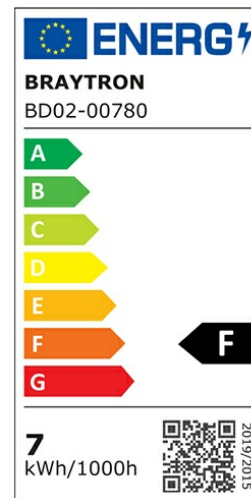

BRAYTRON SRL

Bulavardul iuliu maniu, Nr.616, Sector 6, 061129, Bucuresti-ROMANIA

info@braytron.com

www.braytron.com