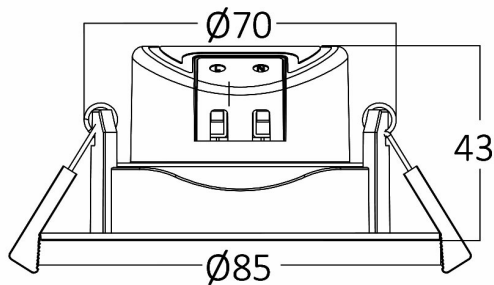

PRODUCT DATASHEET

MODEL NO BD02-00780

DESCRIPTION BRY-SPOTLED G3-7W-RND-WHT-3IN1-LED SPOTLIGHT

3 CCT

General Characteristics

Model No	:	BD02-00780
Main Family	:	Indoor Lighting
Sub Family	:	LED Spotlight
Type	:	Spotlight
Body Color	:	White
Lamp Shape	:	Directional
Dimmable	:	Not-Dimmable
Light Source	:	LED
Warranty	:	2 years
Class	:	Class II
IP	:	IP20

Electrical Characteristics

Lifetime	:	20000 h
Voltage	:	220-240V
Power Factor	:	>0,5
Material	:	PC
Working Temperature	:	-20 C+40 C
Frequency	:	50-60 Hz

Package Informations

N.W.	:	7,40 kgs
G.W.	:	9,60 kgs
PCS/CTN	:	100 pcs
Length	:	460 mm
Width	:	370 mm
Height	:	288 mm
EAN	:	5949097718755

Product Characteristics

Wattage	:	7 w
Color Temperature	:	3IN1
Quse Lumen	:	630 lm
Color Rendering Index (CRI)	:	>80
Energy Efficiency Level	:	F
Beam Angle	:	38° Degrees
Color Category	:	3IN1

Dimensions & Weight

Diameter	:	85 mm
P. Height	:	43 mm
Cutout	:	70 mm
Weight	:	74 gr