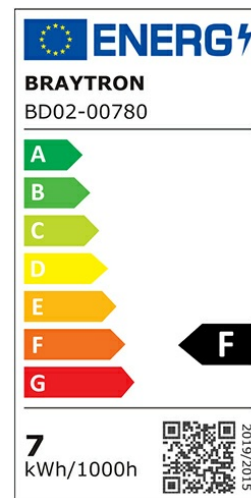

PRODUCT DATASHEET

MODEL NO BD02-00780

DESCRIPTION BRY-SPOTLED G3-7W-RND-WHT-3IN1-LED SPOTLIGHT

3 CCT

General Characteristics

Model No	:	BD02-00780
Main Family	:	Indoor Lighting
Sub Family	:	LED Spotlight
Type	:	Spotlight
Body Color	:	White
Lamp Shape	:	Directional
Dimmable	:	Not-Dimmable
Light Source	:	LED
Warranty	:	2 years
Class	:	Class II
IP	:	IP20

Electrical Characteristics

Lifetime	:	20000 h
Voltage	:	220-240V
Power Factor	:	>0,5
Material	:	PC
Working Temperature	:	-20 C+40 C
Frequency	:	50-60 Hz

Package Informations

N.W.	:	7,40 kgs
G.W.	:	9,60 kgs
PCS/CTN	:	100 pcs
Length	:	460 mm
Width	:	370 mm
Height	:	288 mm
EAN	:	5949097718755

Product Characteristics

Wattage	:	7 w
Color Temperature	:	3IN1
Quse Lumen	:	630 lm
Color Rendering Index (CRI)	:	>80
Energy Efficiency Level	:	F
Beam Angle	:	38° Degrees
Color Category	:	3IN1

Dimensions & Weight

Diameter	:	85 mm
P. Height	:	43 mm
Cutout	:	70 mm
Weight	:	74 gr