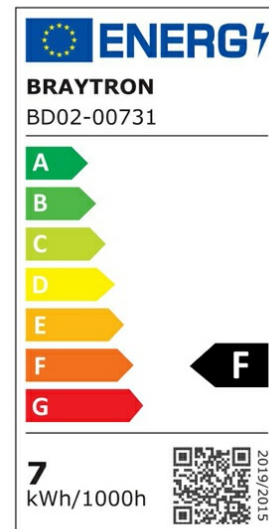

PRODUCT DATASHEET

MODEL NO BD02-00731

DESCRIPTION BRY-SPOTLED G1-7W-RND-BLC-6500K-LED SPOTLIGHT

General Characteristics

Model No	:	BD02-00731
Main Family	:	Indoor Lighting
Sub Family	:	LED Spotlight
Type	:	Spotlight
Body Color	:	Black
Lamp Shape	:	Directional
Dimmable	:	Not-Dimmable
Light Source	:	LED
Warranty	:	2 years
Class	:	Class II
IP	:	IP20

Electrical Characteristics

Lifetime	:	20000 h
Voltage	:	220-240V
Power Factor	:	>0,5
Material	:	PC
Working Temperature	:	-20 C+40 C
Frequency	:	50-60 Hz

Package Informations

N.W.	:	5,85 kgs
G.W.	:	8,80 kgs
PCS/CTN	:	100 pcs
Length	:	495 mm
Width	:	395 mm
Height	:	220 mm
EAN	:	5949097718939

Product Characteristics

Wattage	:	7 w
Color Temperature	:	6500K
Quse Lumen	:	630 lm
Color Rendering Index (CRI)	:	>80
Energy Efficiency Level	:	F
Beam Angle	:	38° Degrees
Color Category	:	Cool White

Dimensions & Weight

Diameter	:	90 mm
P. Height	:	27 mm
Cutout	:	75 mm
Weight	:	58 gr