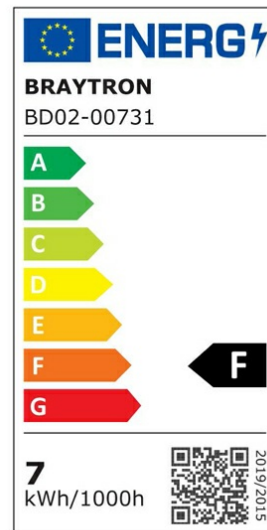

Braytron

PRODUCT DATASHEET

MODEL NO BD02-00731

DESCRIPTION BRY-SPOTLED G1-7W-RND-BLC-6500K-LED SPOTLIGHT

BRAYTRON SRL

Bulavardul iuliu maniu, Nr.616, Sector 6, 061129, Bucuresti-ROMANIA

info@braytron.com

www.braytron.com

General Characteristics

Model No	:	BD02-00731
Main Family	:	Indoor Lighting
Sub Family	:	LED Spotlight
Type	:	Spotlight
Body Color	:	Black
Lamp Shape	:	Directional
Dimmable	:	Not-Dimmable
Light Source	:	LED
Warranty	:	2 years
Class	:	Class II
IP	:	IP20

Electrical Characteristics

Lifetime	:	20000 h
Voltage	:	220-240V
Power Factor	:	>0,5
Material	:	PC
Working Temperature	:	-20 C+40 C
Frequency	:	50-60 Hz

Package Informations

N.W.	:	5,85 kgs
G.W.	:	8,80 kgs
PCS/CTN	:	100 pcs
Length	:	495 mm
Width	:	395 mm
Height	:	220 mm
EAN	:	5949097718939

Product Characteristics

Wattage	:	7 w
Color Temperature	:	6500K
Quse Lumen	:	630 lm
Color Rendering Index (CRI)	:	>80
Energy Efficiency Level	:	F
Beam Angle	:	38° Degrees
Color Category	:	Cool White

Dimensions & Weight