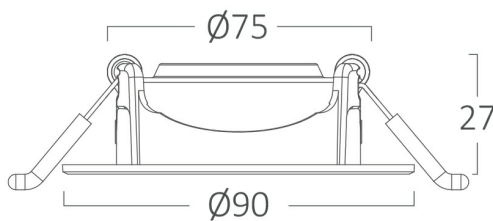

PRODUCT DATASHEET

MODEL NO BD02-00731

DESCRIPTION BRY-SPOTLED G1-7W-RND-BLC-6500K-LED SPOTLIGHT

General Characteristics

Model No	:	BD02-00731
Main Family	:	Indoor Lighting
Sub Family	:	LED Spotlight
Type	:	Spotlight
Body Color	:	Black
Lamp Shape	:	Directional
Dimmable	:	Not-Dimmable
Light Source	:	LED
Warranty	:	2 years
Class	:	Class II
IP	:	IP20

Electrical Characteristics

Lifetime	:	20000 h
Voltage	:	220-240V
Power Factor	:	>0,5
Material	:	PC
Working Temperature	:	-20 C+40 C
Frequency	:	50-60 Hz

Package Informations

N.W.	:	5,85 kgs
G.W.	:	8,80 kgs
PCS/CTN	:	100 pcs
Length	:	495 mm
Width	:	395 mm
Height	:	220 mm
EAN	:	5949097718939

Product Characteristics

Wattage	:	7 w
Color Temperature	:	6500K
Quse Lumen	:	630 lm
Color Rendering Index (CRI)	:	>80
Energy Efficiency Level	:	F
Beam Angle	:	38° Degrees
Color Category	:	Cool White

Dimensions & Weight

Diameter	:	90 mm
P. Height	:	27 mm
Cutout	:	75 mm
Weight	:	58 gr