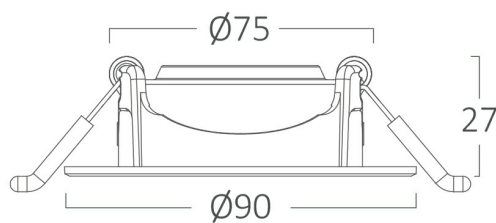

PRODUCT DATASHEET

MODEL NO BD02-00730

DESCRIPTION BRY-SPOTLED G1-7W-RND-WHT-6500K-LED SPOTLIGHT

General Characteristics

Model No	:	BD02-00730
Main Family	:	Indoor Lighting
Sub Family	:	LED Spotlight
Type	:	Spotlight
Body Color	:	White
Lamp Shape	:	Directional
Dimmable	:	Not-Dimmable
Light Source	:	LED
Warranty	:	2 years
Class	:	Class II
IP	:	IP20

Electrical Characteristics

Lifetime	:	20000 h
Voltage	:	220-240V
Power Factor	:	>0,5
Material	:	PC
Working Temperature	:	-20 C+40 C
Frequency	:	50-60 Hz

Package Informations

N.W.	:	5,85 kgs
G.W.	:	8,80 kgs
PCS/CTN	:	100 pcs
Length	:	495 mm
Width	:	395 mm
Height	:	220 mm
EAN	:	5949097711206

Product Characteristics

Wattage	:	7 w
Color Temperature	:	6500K
Quse Lumen	:	630 lm
Color Rendering Index (CRI)	:	>80
Energy Efficiency Level	:	F
Beam Angle	:	38° Degrees
Color Category	:	Cool White

Dimensions & Weight

Diameter	:	90 mm
P. Height	:	27 mm
Cutout	:	75 mm
Weight	:	58 gr