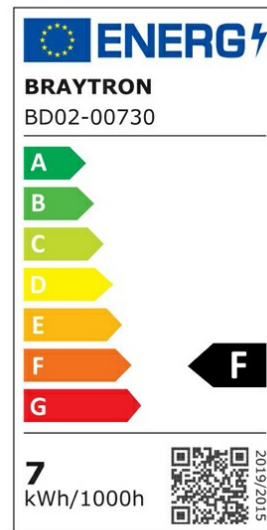

Braytron

PRODUCT DATASHEET

MODEL NO BD02-00730

DESCRIPTION BRY-SPOTLED G1-7W-RND-WHT-6500K-LED SPOTLIGHT

BRAYTRON SRL

Bulavardul iuliu maniu, Nr.616, Sector 6, 061129, Bucuresti-ROMANIA

info@braytron.com

www.braytron.com

General Characteristics

Model No	:	BD02-00730
Main Family	:	Indoor Lighting
Sub Family	:	LED Spotlight
Type	:	Spotlight
Body Color	:	White
Lamp Shape	:	Directional
Dimmable	:	Not-Dimmable
Light Source	:	LED
Warranty	:	2 years
Class	:	Class II
IP	:	IP20

Electrical Characteristics

Lifetime	:	20000 h
Voltage	:	220-240V
Power Factor	:	>0,5
Material	:	PC
Working Temperature	:	-20 C+40 C
Frequency	:	50-60 Hz

Package Informations

N.W.	:	5,85 kgs
G.W.	:	8,80 kgs
PCS/CTN	:	100 pcs
Length	:	495 mm
Width	:	395 mm
Height	:	220 mm
EAN	:	5949097711206

Product Characteristics

Wattage	:	7 w
Color Temperature	:	6500K
Quse Lumen	:	630 lm
Color Rendering Index (CRI)	:	>80
Energy Efficiency Level	:	F
Beam Angle	:	38° Degrees
Color Category	:	Cool White

Dimensions & Weight