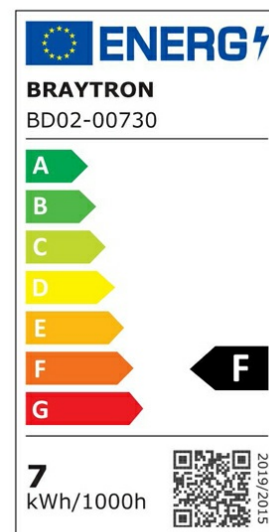

PRODUCT DATASHEET

MODEL NO BD02-00730

DESCRIPTION BRY-SPOTLED G1-7W-RND-WHT-6500K-LED SPOTLIGHT

General Characteristics

Model No	:	BD02-00730
Main Family	:	Indoor Lighting
Sub Family	:	LED Spotlight
Type	:	Spotlight
Body Color	:	White
Lamp Shape	:	Directional
Dimmable	:	Not-Dimmable
Light Source	:	LED
Warranty	:	2 years
Class	:	Class II
IP	:	IP20

Electrical Characteristics

Lifetime	:	20000 h
Voltage	:	220-240V
Power Factor	:	>0,5
Material	:	PC
Working Temperature	:	-20 C+40 C
Frequency	:	50-60 Hz

Package Informations

N.W.	:	5,85 kgs
G.W.	:	8,80 kgs
PCS/CTN	:	100 pcs
Length	:	495 mm
Width	:	395 mm
Height	:	220 mm
EAN	:	5949097711206

Product Characteristics

Wattage	:	7 w
Color Temperature	:	6500K
Quse Lumen	:	630 lm
Color Rendering Index (CRI)	:	>80
Energy Efficiency Level	:	F
Beam Angle	:	38° Degrees
Color Category	:	Cool White

Dimensions & Weight

Diameter	:	90 mm
P. Height	:	27 mm
Cutout	:	75 mm
Weight	:	58 gr