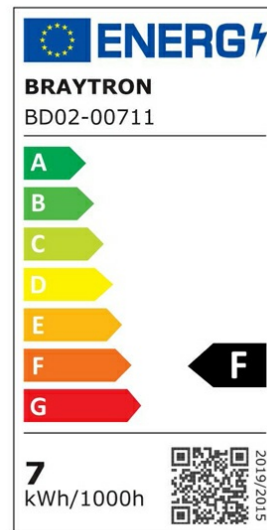

## PRODUCT DATASHEET

MODEL NO BD02-00711

DESCRIPTION BRY-SPOTLED G1-7W-RND-BLC-4000K-LED SPOTLIGHT

BRAYTRON SRL

Bulavardul iuliu maniu, Nr.616, Sector 6, 061129, Bucuresti-ROMANIA

info@braytron.com

www.braytron.com

### General Characteristics

Model No	:	BD02-00711
Main Family	:	Indoor Lighting
Sub Family	:	LED Spotlight
Type	:	Spotlight
Body Color	:	Black
Lamp Shape	:	Directional
Dimmable	:	Not-Dimmable
Light Source	:	LED
Warranty	:	2 years
Class	:	Class II
IP	:	IP20

### Product Characteristics

Wattage	:	7 w
Color Temperature	:	4000K
Quse Lumen	:	630 lm
Color Rendering Index (CRI)	:	>80
Energy Efficiency Level	:	F
Beam Angle	:	38° Degrees
Color Category	:	Natural White

### Dimensions & Weight

Diameter	:	90 mm
P. Height	:	27 mm
Cutout	:	75 mm
Weight	:	58 gr