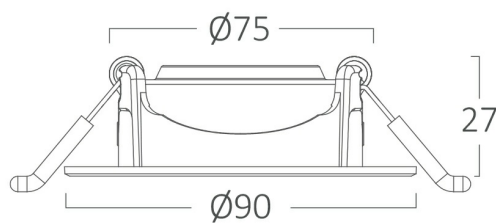

PRODUCT DATASHEET

MODEL NO BD02-00711

DESCRIPTION BRY-SPOTLED G1-7W-RND-BLC-4000K-LED SPOTLIGHT

General Characteristics

Model No	:	BD02-00711
Main Family	:	Indoor Lighting
Sub Family	:	LED Spotlight
Type	:	Spotlight
Body Color	:	Black
Lamp Shape	:	Directional
Dimmable	:	Not-Dimmable
Light Source	:	LED
Warranty	:	2 years
Class	:	Class II
IP	:	IP20

Electrical Characteristics

Lifetime	:	20000 h
Voltage	:	220-240V
Power Factor	:	>0,5
Material	:	PC
Working Temperature	:	-20 C+40 C
Frequency	:	50-60 Hz

Package Informations

N.W.	:	5,85 kgs
G.W.	:	8,80 kgs
PCS/CTN	:	100 pcs
Length	:	495 mm
Width	:	395 mm
Height	:	220 mm
EAN	:	5949097718922

Product Characteristics

Wattage	:	7 w
Color Temperature	:	4000K
Quse Lumen	:	630 lm
Color Rendering Index (CRI)	:	>80
Energy Efficiency Level	:	F
Beam Angle	:	38° Degrees
Color Category	:	Natural White

Dimensions & Weight

Diameter	:	90 mm
P. Height	:	27 mm
Cutout	:	75 mm
Weight	:	58 gr