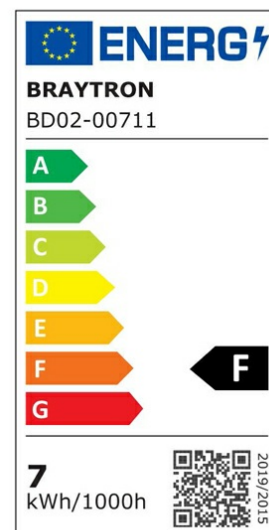

PRODUCT DATASHEET

MODEL NO BD02-00711

DESCRIPTION BRY-SPOTLED G1-7W-RND-BLC-4000K-LED SPOTLIGHT

General Characteristics

Model No	:	BD02-00711
Main Family	:	Indoor Lighting
Sub Family	:	LED Spotlight
Type	:	Spotlight
Body Color	:	Black
Lamp Shape	:	Directional
Dimmable	:	Not-Dimmable
Light Source	:	LED
Warranty	:	2 years
Class	:	Class II
IP	:	IP20

Electrical Characteristics

Lifetime	:	20000 h
Voltage	:	220-240V
Power Factor	:	>0,5
Material	:	PC
Working Temperature	:	-20 C+40 C
Frequency	:	50-60 Hz

Package Informations

N.W.	:	5,85 kgs
G.W.	:	8,80 kgs
PCS/CTN	:	100 pcs
Length	:	495 mm
Width	:	395 mm
Height	:	220 mm
EAN	:	5949097718922

Product Characteristics

Wattage	:	7 w
Color Temperature	:	4000K
Quse Lumen	:	630 lm
Color Rendering Index (CRI)	:	>80
Energy Efficiency Level	:	F
Beam Angle	:	38° Degrees
Color Category	:	Natural White

Dimensions & Weight

Diameter	:	90 mm
P. Height	:	27 mm
Cutout	:	75 mm
Weight	:	58 gr