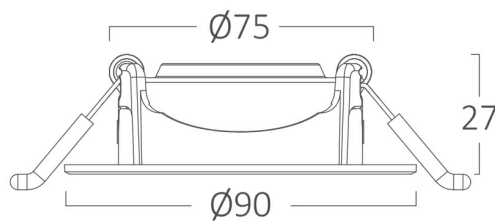

PRODUCT DATASHEET

MODEL NO BD02-00710

DESCRIPTION BRY-SPOTLED G1-7W-RND-WHT-4000K-LED SPOTLIGHT

General Characteristics

Model No	:	BD02-00710
Main Family	:	Indoor Lighting
Sub Family	:	LED Spotlight
Type	:	Spotlight
Body Color	:	White
Lamp Shape	:	Directional
Dimmable	:	Not-Dimmable
Light Source	:	LED
Warranty	:	2 years
Class	:	Class II
IP	:	IP20

Electrical Characteristics

Lifetime	:	20000 h
Voltage	:	220-240V
Power Factor	:	>0,5
Material	:	PC
Working Temperature	:	-20 C+40 C
Frequency	:	50-60 Hz

Package Informations

N.W.	:	5,85 kgs
G.W.	:	8,80 kgs
PCS/CTN	:	100 pcs
Length	:	495 mm
Width	:	395 mm
Height	:	220 mm
EAN	:	5949097711190

Product Characteristics

Wattage	:	7 w
Color Temperature	:	4000K
Quse Lumen	:	630 lm
Color Rendering Index (CRI)	:	>80
Energy Efficiency Level	:	F
Beam Angle	:	38° Degrees
Color Category	:	Natural White

Dimensions & Weight

Diameter	:	90 mm
P. Height	:	27 mm
Cutout	:	75 mm
Weight	:	58 gr