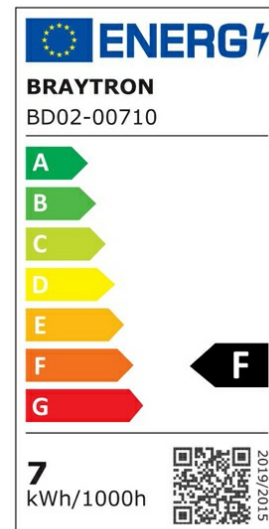

PRODUCT DATASHEET

MODEL NO BD02-00710

DESCRIPTION BRY-SPOTLED G1-7W-RND-WHT-4000K-LED SPOTLIGHT

General Characteristics

Model No	:	BD02-00710
Main Family	:	Indoor Lighting
Sub Family	:	LED Spotlight
Type	:	Spotlight
Body Color	:	White
Lamp Shape	:	Directional
Dimmable	:	Not-Dimmable
Light Source	:	LED
Warranty	:	2 years
Class	:	Class II
IP	:	IP20

Electrical Characteristics

Lifetime	:	20000 h
Voltage	:	220-240V
Power Factor	:	>0,5
Material	:	PC
Working Temperature	:	-20 C+40 C
Frequency	:	50-60 Hz

Package Informations

N.W.	:	5,85 kgs
G.W.	:	8,80 kgs
PCS/CTN	:	100 pcs
Length	:	495 mm
Width	:	395 mm
Height	:	220 mm
EAN	:	5949097711190

Product Characteristics

Wattage	:	7 w
Color Temperature	:	4000K
Quse Lumen	:	630 lm
Color Rendering Index (CRI)	:	>80
Energy Efficiency Level	:	F
Beam Angle	:	38° Degrees
Color Category	:	Natural White

Dimensions & Weight

Diameter	:	90 mm
P. Height	:	27 mm
Cutout	:	75 mm
Weight	:	58 gr