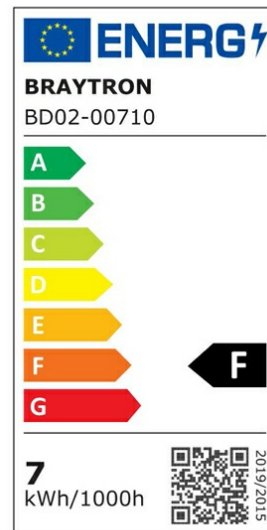

Braytron

PRODUCT DATASHEET

MODEL NO BD02-00710

DESCRIPTION BRY-SPOTLED G1-7W-RND-WHT-4000K-LED SPOTLIGHT

BRAYTRON SRL

Bulavardul iuliu maniu, Nr.616, Sector 6, 061129, Bucuresti-ROMANIA

info@braytron.com

www.braytron.com

General Characteristics

Model No	:	BD02-00710
Main Family	:	Indoor Lighting
Sub Family	:	LED Spotlight
Type	:	Spotlight
Body Color	:	White
Lamp Shape	:	Directional
Dimmable	:	Not-Dimmable
Light Source	:	LED
Warranty	:	2 years
Class	:	Class II
IP	:	IP20

Electrical Characteristics

Lifetime	:	20000 h
Voltage	:	220-240V
Power Factor	:	>0,5
Material	:	PC
Working Temperature	:	-20 C+40 C
Frequency	:	50-60 Hz

Package Informations

N.W.	:	5,85 kgs
G.W.	:	8,80 kgs
PCS/CTN	:	100 pcs
Length	:	495 mm
Width	:	395 mm
Height	:	220 mm
EAN	:	5949097711190

Product Characteristics

Wattage	:	7 w
Color Temperature	:	4000K
Quse Lumen	:	630 lm
Color Rendering Index (CRI)	:	>80
Energy Efficiency Level	:	F
Beam Angle	:	38° Degrees
Color Category	:	Natural White