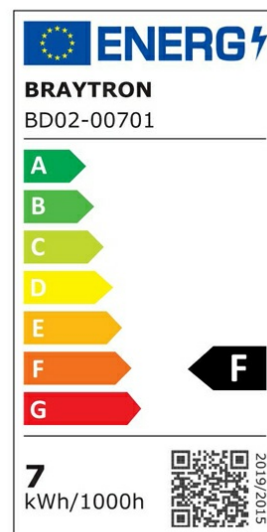

## PRODUCT DATASHEET

MODEL NO BD02-00701

DESCRIPTION BRY-SPOTLED G1-7W-RND-BLC-3000K-LED SPOTLIGHT

### General Characteristics

Model No	:	BD02-00701
Main Family	:	Indoor Lighting
Sub Family	:	LED Spotlight
Type	:	Spotlight
Body Color	:	Black
Lamp Shape	:	Directional
Dimmable	:	Not-Dimmable
Light Source	:	LED
Warranty	:	2 years
Class	:	Class II
IP	:	IP20

### Product Characteristics

Wattage	:	7 w
Color Temperature	:	3000K
Quse Lumen	:	630 lm
Color Rendering Index (CRI)	:	>80
Energy Efficiency Level	:	F
Beam Angle	:	38° Degrees
Color Category	:	Warm White

### Dimensions & Weight

Diameter	:	90 mm
P. Height	:	27 mm
Cutout	:	75 mm
Weight	:	58 gr