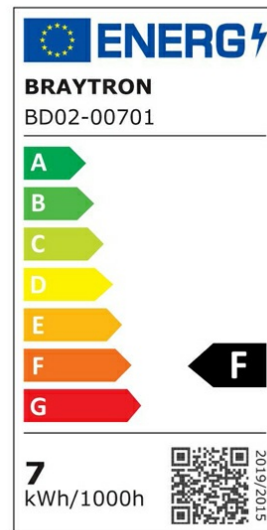

Braytron

PRODUCT DATASHEET

MODEL NO BD02-00701

DESCRIPTION BRY-SPOTLED G1-7W-RND-BLC-3000K-LED SPOTLIGHT

BRAYTRON SRL

Bulavardul iuliu maniu, Nr.616, Sector 6, 061129, Bucuresti-ROMANIA

info@braytron.com

www.braytron.com