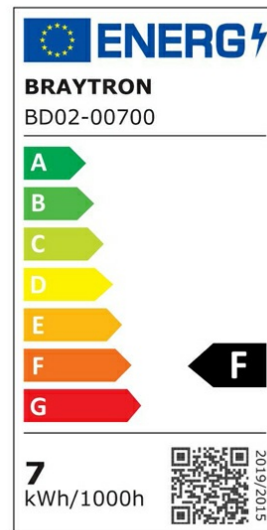

Braytron

PRODUCT DATASHEET

MODEL NO BD02-00700

DESCRIPTION BRY-SPOTLED G1-7W-RND-WHT-3000K-LED SPOTLIGHT

BRAYTRON SRL

Bulavardul iuliu maniu, Nr.616, Sector 6, 061129, Bucuresti-ROMANIA

info@braytron.com

www.braytron.com

General Characteristics

Model No	:	BD02-00700
Main Family	:	Indoor Lighting
Sub Family	:	LED Spotlight
Type	:	Spotlight
Body Color	:	White
Lamp Shape	:	Directional
Dimmable	:	Not-Dimmable
Light Source	:	LED
Warranty	:	2 years
Class	:	Class II
IP	:	IP20

Electrical Characteristics

Lifetime	:	20000 h
Voltage	:	220-240V
Power Factor	:	>0,5
Material	:	PC
Working Temperature	:	-20 C+40 C
Frequency	:	50-60 Hz

Package Informations

N.W.	:	5,85 kgs
G.W.	:	8,80 kgs
PCS/CTN	:	100 pcs
Length	:	495 mm
Width	:	395 mm
Height	:	220 mm
EAN	:	5949097711183

Product Characteristics

Wattage	:	7 w
Color Temperature	:	3000K
Quse Lumen	:	630 lm
Color Rendering Index (CRI)	:	>80
Energy Efficiency Level	:	F
Beam Angle	:	38° Degrees
Color Category	:	Warm White

Dimensions & Weight