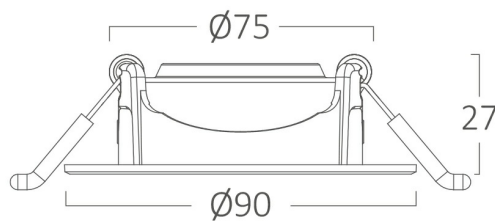

PRODUCT DATASHEET

MODEL NO BD02-00681

DESCRIPTION BRY-SPOTLED G1-7W-RND-BLC-3IN1-LED SPOTLIGHT

3 CCT

General Characteristics

Model No	:	BD02-00681
Main Family	:	Indoor Lighting
Sub Family	:	LED Spotlight
Type	:	Spotlight
Body Color	:	Black
Lamp Shape	:	Directional
Dimmable	:	Not-Dimmable
Light Source	:	LED
Socket	:	N/A
Warranty	:	2 years
Class	:	Class II
IP	:	IP20

Electrical Characteristics

Lifetime	:	20000 h
Voltage	:	220-240V
Power Factor	:	>0,5
Material	:	PC
Working Temperature	:	-20 C+40 C
Frequency	:	50-60 Hz

Package Informations

N.W.	:	5,60 kgs
G.W.	:	8,30 kgs
PCS/CTN	:	100 pcs
Length	:	495 mm
Width	:	395 mm
Height	:	220 mm
EAN	:	5949097740985

Product Characteristics

Wattage	:	7 w
Color Temperature	:	3IN1
Quse Lumen	:	630 lm
Color Rendering Index (CRI)	:	>80
Energy Efficiency Level	:	F
Beam Angle	:	38° Degrees
Color Category	:	3IN1

Dimensions & Weight

Diameter	:	90 mm
P. Height	:	27 mm
Cutout	:	75 mm
Weight	:	56 gr