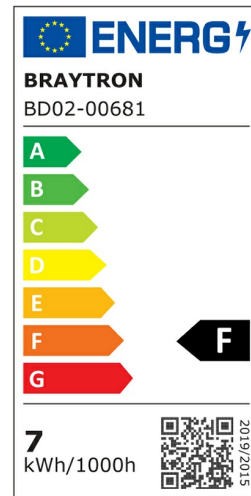

Braytron

PRODUCT DATASHEET

MODEL NO BD02-00681

DESCRIPTION BRY-SPOTLED G1-7W-RND-BLC-3IN1-LED SPOTLIGHT

3 CCT

BRAYTRON SRL

Bulavardul iuliu maniu, Nr.616, Sector 6, 061129, Bucuresti-ROMANIA

info@braytron.com

www.braytron.com

General Characteristics

Model No	:	BD02-00681
Main Family	:	Indoor Lighting
Sub Family	:	LED Spotlight
Type	:	Spotlight
Body Color	:	Black
Lamp Shape	:	Directional
Dimmable	:	Not-Dimmable
Light Source	:	LED
Socket	:	N/A
Warranty	:	2 years
Class	:	Class II
IP	:	IP20

Electrical Characteristics

Lifetime	:	20000 h
Voltage	:	220-240V
Power Factor	:	>0,5
Material	:	PC
Working Temperature	:	-20 C+40 C
Frequency	:	50-60 Hz

Package Informations

N.W.	:	5,60 kgs
G.W.	:	8,30 kgs
PCS/CTN	:	100 pcs
Length	:	495 mm
Width	:	395 mm
Height	:	220 mm
EAN	:	5949097740985

Product Characteristics

Wattage	:	7 w
Color Temperature	:	3IN1
Quse Lumen	:	630 lm
Color Rendering Index (CRI)	:	>80
Energy Efficiency Level	:	F
Beam Angle	:	38° Degrees
Color Category	:	3IN1

Dimensions & Weight