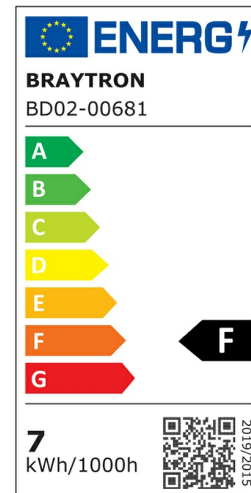

PRODUCT DATASHEET

MODEL NO BD02-00681

DESCRIPTION BRY-SPOTLED G1-7W-RND-BLC-3IN1-LED SPOTLIGHT

3 CCT

General Characteristics

Model No	:	BD02-00681
Main Family	:	Indoor Lighting
Sub Family	:	LED Spotlight
Type	:	Spotlight
Body Color	:	Black
Lamp Shape	:	Directional
Dimmable	:	Not-Dimmable
Light Source	:	LED
Socket	:	N/A
Warranty	:	2 years
Class	:	Class II
IP	:	IP20

Electrical Characteristics

Lifetime	:	20000 h
Voltage	:	220-240V
Power Factor	:	>0,5
Material	:	PC
Working Temperature	:	-20 C+40 C
Frequency	:	50-60 Hz

Package Informations

N.W.	:	5,60 kgs
G.W.	:	8,30 kgs
PCS/CTN	:	100 pcs
Length	:	495 mm
Width	:	395 mm
Height	:	220 mm
EAN	:	5949097740985

Product Characteristics

Wattage	:	7 w
Color Temperature	:	3IN1
Quse Lumen	:	630 lm
Color Rendering Index (CRI)	:	>80
Energy Efficiency Level	:	F
Beam Angle	:	38° Degrees
Color Category	:	3IN1

Dimensions & Weight

Diameter	:	90 mm
P. Height	:	27 mm
Cutout	:	75 mm
Weight	:	56 gr