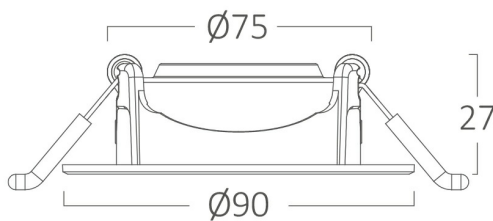

PRODUCT DATASHEET

MODEL NO BD02-00681

DESCRIPTION BRY-SPOTLED G1-7W-RND-BLC-3IN1-LED SPOTLIGHT

3 CCT

General Characteristics

Model No	:	BD02-00681
Main Family	:	Indoor Lighting
Sub Family	:	LED Spotlight
Type	:	Spotlight
Body Color	:	Black
Lamp Shape	:	Directional
Dimmable	:	Not-Dimmable
Light Source	:	LED
Socket	:	N/A
Warranty	:	2 years
Class	:	Class II
IP	:	IP20

Electrical Characteristics

Lifetime	:	20000 h
Voltage	:	220-240V
Power Factor	:	>0,5
Material	:	PC
Working Temperature	:	-20 C+40 C
Frequency	:	50-60 Hz

Package Informations

N.W.	:	5,60 kgs
G.W.	:	8,30 kgs
PCS/CTN	:	100 pcs
Length	:	495 mm
Width	:	395 mm
Height	:	220 mm
EAN	:	5949097740985

Product Characteristics

Wattage	:	7 w
Color Temperature	:	3IN1
Quse Lumen	:	630 lm
Color Rendering Index (CRI)	:	>80
Energy Efficiency Level	:	F
Beam Angle	:	38° Degrees
Color Category	:	3IN1

Dimensions & Weight

Diameter	:	90 mm
P. Height	:	27 mm
Cutout	:	75 mm
Weight	:	56 gr