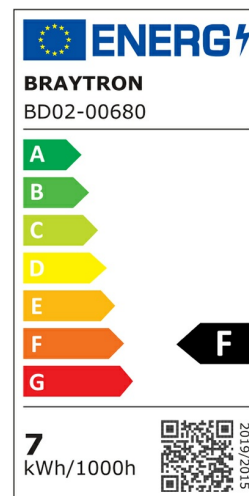

PRODUCT DATASHEET

MODEL NO BD02-00680

DESCRIPTION BRY-SPOTLED G1-7W-RND-WHT-3IN1-LED SPOTLIGHT

General Characteristics

Model No	:	BD02-00680
Main Family	:	Indoor Lighting
Sub Family	:	LED Spotlight
Type	:	Spotlight
Body Color	:	White
Lamp Shape	:	Directional
Dimmable	:	Not-Dimmable
Light Source	:	LED
Socket	:	N/A
Warranty	:	2 years
Class	:	Class II
IP	:	IP20

Electrical Characteristics

Lifetime	:	20000 h
Voltage	:	220-240V
Power Factor	:	>0,5
Material	:	PC
Working Temperature	:	-20 C+40 C
Frequency	:	50-60 Hz

Package Informations

N.W.	:	5,60 kgs
G.W.	:	8,30 kgs
PCS/CTN	:	100 pcs
Length	:	495 mm
Width	:	395 mm
Height	:	220 mm
EAN	:	5949097740978

Product Characteristics

Wattage	:	7 w
Color Temperature	:	3IN1
Quse Lumen	:	630 lm
Color Rendering Index (CRI)	:	>80
Energy Efficiency Level	:	F
Beam Angle	:	38° Degrees
Color Category	:	3IN1

Dimensions & Weight

Diameter	:	90 mm
P. Height	:	27 mm
Cutout	:	75 mm
Weight	:	56 gr