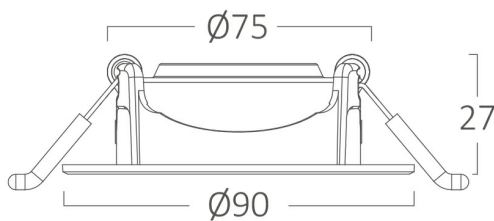

PRODUCT DATASHEET

MODEL NO BD02-00680

DESCRIPTION BRY-SPOTLED G1-7W-RND-WHT-3IN1-LED SPOTLIGHT

General Characteristics

Model No	:	BD02-00680
Main Family	:	Indoor Lighting
Sub Family	:	LED Spotlight
Type	:	Spotlight
Body Color	:	White
Lamp Shape	:	Directional
Dimmable	:	Not-Dimmable
Light Source	:	LED
Socket	:	N/A
Warranty	:	2 years
Class	:	Class II
IP	:	IP20

Electrical Characteristics

Lifetime	:	20000 h
Voltage	:	220-240V
Power Factor	:	>0,5
Material	:	PC
Working Temperature	:	-20 C+40 C
Frequency	:	50-60 Hz

Package Informations

N.W.	:	5,60 kgs
G.W.	:	8,30 kgs
PCS/CTN	:	100 pcs
Length	:	495 mm
Width	:	395 mm
Height	:	220 mm
EAN	:	5949097740978

Product Characteristics

Wattage	:	7 w
Color Temperature	:	3IN1
Quse Lumen	:	630 lm
Color Rendering Index (CRI)	:	>80
Energy Efficiency Level	:	F
Beam Angle	:	38° Degrees
Color Category	:	3IN1

Dimensions & Weight

Diameter	:	90 mm
P. Height	:	27 mm
Cutout	:	75 mm
Weight	:	56 gr