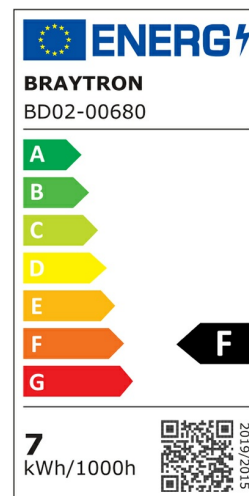

## PRODUCT DATASHEET

MODEL NO BD02-00680

DESCRIPTION BRY-SPOTLED G1-7W-RND-WHT-3IN1-LED SPOTLIGHT

### General Characteristics

Model No	:	BD02-00680
Main Family	:	Indoor Lighting
Sub Family	:	LED Spotlight
Type	:	Spotlight
Body Color	:	White
Lamp Shape	:	Directional
Dimmable	:	Not-Dimmable
Light Source	:	LED
Socket	:	N/A
Warranty	:	2 years
Class	:	Class II
IP	:	IP20

### Product Characteristics

Wattage	:	7 w
Color Temperature	:	3IN1
Quse Lumen	:	630 lm
Color Rendering Index (CRI)	:	>80
Energy Efficiency Level	:	F
Beam Angle	:	38° Degrees
Color Category	:	3IN1

### Dimensions & Weight

Diameter	:	90 mm
P. Height	:	27 mm
Cutout	:	75 mm
Weight	:	56 gr