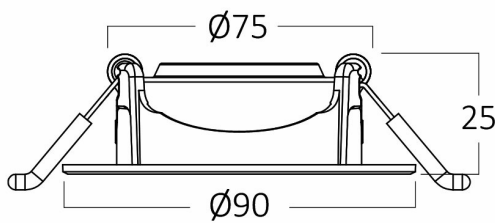

PRODUCT DATASHEET

MODEL NO BD02-00581

DESCRIPTION BRY-SPOTLED G1-5W-RND-BLC-3IN1-LED SPOTLIGHT

3 CCT

General Characteristics

Model No	:	BD02-00581
Main Family	:	Indoor Lighting
Sub Family	:	LED Spotlight
Type	:	Spotlight
Body Color	:	Black
Lamp Shape	:	Directional
Dimmable	:	Not-Dimmable
Light Source	:	LED
Socket	:	N/A
Warranty	:	2 years
Class	:	Class II
IP	:	IP20

Electrical Characteristics

Lifetime	:	20000 h
Voltage	:	220-240V
Power Factor	:	>0,5
Material	:	PC
Working Temperature	:	-20 C+40 C
Frequency	:	50-60 Hz

Package Informations

N.W.	:	5,60 kgs
G.W.	:	8,35 kgs
PCS/CTN	:	100 pcs
Length	:	495 mm
Width	:	395 mm
Height	:	220 mm
EAN	:	5949097740961

Product Characteristics

Wattage	:	5 w
Color Temperature	:	3IN1
Quse Lumen	:	400 lm
Color Rendering Index (CRI)	:	>80
Energy Efficiency Level	:	F
Beam Angle	:	38° Degrees
Color Category	:	3IN1

Dimensions & Weight

Diameter	:	90 mm
P. Height	:	25 mm
Cutout	:	75 mm
Weight	:	56 gr