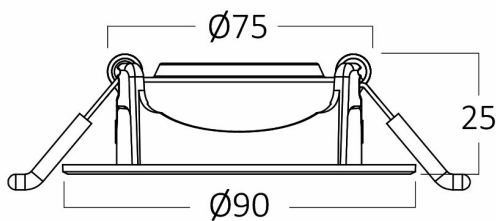

PRODUCT DATASHEET

MODEL NO BD02-00580

DESCRIPTION BRY-SPOTLED G1-5W-RND-WHT-3IN1-LED SPOTLIGHT

General Characteristics

Model No	:	BD02-00580
Main Family	:	Indoor Lighting
Sub Family	:	LED Spotlight
Type	:	Spotlight
Body Color	:	White
Lamp Shape	:	Directional
Dimmable	:	Not-Dimmable
Light Source	:	LED
Socket	:	N/A
Warranty	:	2 years
Class	:	Class II
IP	:	IP20

Electrical Characteristics

Lifetime (at 2.7 h/day)	:	20000 h
Voltage	:	220-240V
Power Factor	:	>0,5
Material	:	PC
Working Temperature	:	-20 C+40 C
Frequency	:	50-60 Hz

Package Informations

N.W.	:	5,60 kgs
G.W.	:	8,35 kgs
PCS/CTN	:	100 pcs
Length	:	495 mm
Width	:	395 mm
Height	:	220 mm
EAN	:	5949097740954

Product Characteristics

Wattage	:	5 w
Color Temperature	:	3IN1
Quse Lumen	:	400 lm
Color Rendering Index (CRI)	:	>80
Energy Efficiency Level	:	F
Beam Angle	:	38° Degrees
Color Category	:	3IN1

Dimensions & Weight

Diameter	:	90 mm
P. Height	:	25 mm
Cutout	:	75 mm
Weight	:	56 gr