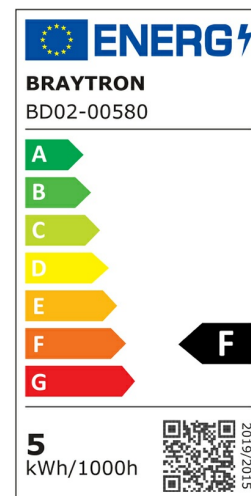

PRODUCT DATASHEET

MODEL NO BD02-00580

DESCRIPTION BRY-SPOTLED G1-5W-RND-WHT-3IN1-LED SPOTLIGHT

General Characteristics

Model No	:	BD02-00580
Main Family	:	Indoor Lighting
Sub Family	:	LED Spotlight
Type	:	Spotlight
Body Color	:	White
Lamp Shape	:	Directional
Dimmable	:	Not-Dimmable
Light Source	:	LED
Socket	:	N/A
Warranty	:	2 years
Class	:	Class II
IP	:	IP20

Electrical Characteristics

Lifetime (at 2.7 h/day)	:	20000 h
Voltage	:	220-240V
Power Factor	:	>0,5
Material	:	PC
Working Temperature	:	-20 C+40 C
Frequency	:	50-60 Hz

Package Informations

N.W.	:	5,60 kgs
G.W.	:	8,35 kgs
PCS/CTN	:	100 pcs
Length	:	495 mm
Width	:	395 mm
Height	:	220 mm
EAN	:	5949097740954

Product Characteristics

Wattage	:	5 w
Color Temperature	:	3IN1
Quse Lumen	:	400 lm
Color Rendering Index (CRI)	:	>80
Energy Efficiency Level	:	F
Beam Angle	:	38° Degrees
Color Category	:	3IN1

Dimensions & Weight

Diameter	:	90 mm
P. Height	:	25 mm
Cutout	:	75 mm
Weight	:	56 gr