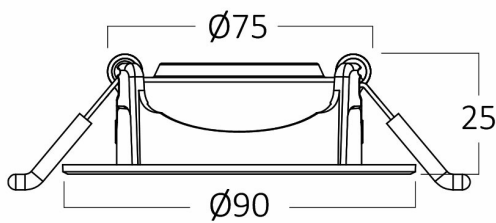

PRODUCT DATASHEET

MODEL NO BD02-00580

DESCRIPTION BRY-SPOTLED G1-5W-RND-WHT-3IN1-LED SPOTLIGHT

General Characteristics

Model No	:	BD02-00580
Main Family	:	Indoor Lighting
Sub Family	:	LED Spotlight
Type	:	Spotlight
Body Color	:	White
Lamp Shape	:	Directional
Dimmable	:	Not-Dimmable
Light Source	:	LED
Socket	:	N/A
Warranty	:	2 years
Class	:	Class II
IP	:	IP20

Electrical Characteristics

Lifetime	:	20000 h
Voltage	:	220-240V
Power Factor	:	>0,5
Material	:	PC
Working Temperature	:	-20 C+40 C
Frequency	:	50-60 Hz

Package Informations

N.W.	:	5,60 kgs
G.W.	:	8,35 kgs
PCS/CTN	:	100 pcs
Length	:	495 mm
Width	:	395 mm
Height	:	220 mm
EAN	:	5949097740954

Product Characteristics

Wattage	:	5 w
Color Temperature	:	3IN1
Quse Lumen	:	400 lm
Color Rendering Index (CRI)	:	>80
Energy Efficiency Level	:	F
Beam Angle	:	38° Degrees
Color Category	:	3IN1

Dimensions & Weight

Diameter	:	90 mm
P. Height	:	25 mm
Cutout	:	75 mm
Weight	:	56 gr