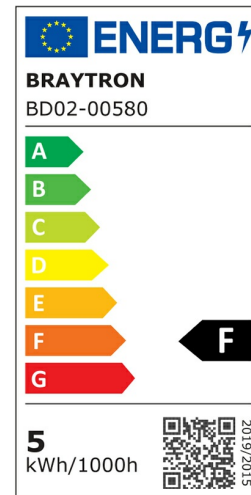

PRODUCT DATASHEET

MODEL NO BD02-00580

DESCRIPTION BRY-SPOTLED G1-5W-RND-WHT-3IN1-LED SPOTLIGHT

General Characteristics

Model No	:	BD02-00580
Main Family	:	Indoor Lighting
Sub Family	:	LED Spotlight
Type	:	Spotlight
Body Color	:	White
Lamp Shape	:	Directional
Dimmable	:	Not-Dimmable
Light Source	:	LED
Socket	:	N/A
Warranty	:	2 years
Class	:	Class II
IP	:	IP20

Electrical Characteristics

Lifetime	:	20000 h
Voltage	:	220-240V
Power Factor	:	>0,5
Material	:	PC
Working Temperature	:	-20 C+40 C
Frequency	:	50-60 Hz

Package Informations

N.W.	:	5,60 kgs
G.W.	:	8,35 kgs
PCS/CTN	:	100 pcs
Length	:	495 mm
Width	:	395 mm
Height	:	220 mm
EAN	:	5949097740954

Product Characteristics

Wattage	:	5 w
Color Temperature	:	3IN1
Quse Lumen	:	400 lm
Color Rendering Index (CRI)	:	>80
Energy Efficiency Level	:	F
Beam Angle	:	38° Degrees
Color Category	:	3IN1

Dimensions & Weight

Diameter	:	90 mm
P. Height	:	25 mm
Cutout	:	75 mm
Weight	:	56 gr