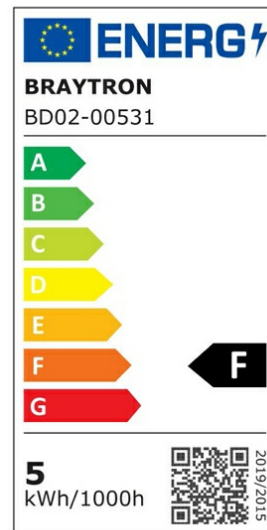

## PRODUCT DATASHEET

MODEL NO BD02-00531

DESCRIPTION BRY-SPOTLED G1-5W-RND-BLC-6500K-LED SPOTLIGHT

BRAYTRON SRL

Bulavardul iuliu maniu, Nr.616, Sector 6, 061129, Bucuresti-ROMANIA

info@braytron.com

www.braytron.com

### General Characteristics

Model No	:	BD02-00531
Main Family	:	Indoor Lighting
Sub Family	:	LED Spotlight
Type	:	Spotlight
Body Color	:	Black
Lamp Shape	:	Directional
Dimmable	:	Not-Dimmable
Light Source	:	LED
Warranty	:	2 years
Class	:	Class II
IP	:	IP20

### Product Characteristics

Wattage	:	5 w
Color Temperature	:	6500K
Quse Lumen	:	400 lm
Color Rendering Index (CRI)	:	>80
Energy Efficiency Level	:	F
Beam Angle	:	38° Degrees
Color Category	:	Cool White

### Dimensions & Weight

Diameter	:	90 mm
P. Height	:	25 mm
Cutout	:	75 mm
Weight	:	58 gr