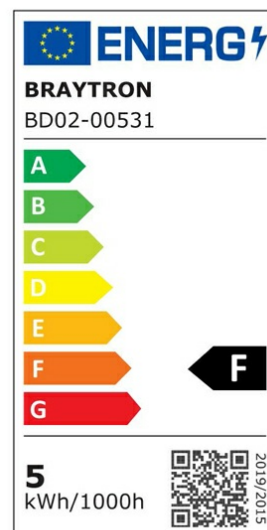

PRODUCT DATASHEET

MODEL NO BD02-00531

DESCRIPTION BRY-SPOTLED G1-5W-RND-BLC-6500K-LED SPOTLIGHT

General Characteristics

Model No	:	BD02-00531
Main Family	:	Indoor Lighting
Sub Family	:	LED Spotlight
Type	:	Spotlight
Body Color	:	Black
Lamp Shape	:	Directional
Dimmable	:	Not-Dimmable
Light Source	:	LED
Warranty	:	2 years
Class	:	Class II
IP	:	IP20

Electrical Characteristics

Lifetime	:	20000 h
Voltage	:	220-240V
Power Factor	:	>0,5
Material	:	PC
Working Temperature	:	-20 C+40 C
Frequency	:	50-60 Hz

Package Informations

N.W.	:	5,85 kgs
G.W.	:	8,80 kgs
PCS/CTN	:	100 pcs
Length	:	495 mm
Width	:	395 mm
Height	:	220 mm
EAN	:	5949097718908

Product Characteristics

Wattage	:	5 w
Color Temperature	:	6500K
Quse Lumen	:	400 lm
Color Rendering Index (CRI)	:	>80
Energy Efficiency Level	:	F
Beam Angle	:	38° Degrees
Color Category	:	Cool White

Dimensions & Weight

Diameter	:	90 mm
P. Height	:	25 mm
Cutout	:	75 mm
Weight	:	58 gr