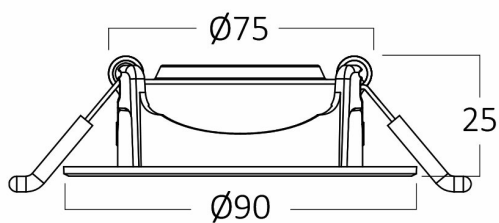

PRODUCT DATASHEET

MODEL NO BD02-00531

DESCRIPTION BRY-SPOTLED G1-5W-RND-BLC-6500K-LED SPOTLIGHT

General Characteristics

Model No	:	BD02-00531
Main Family	:	Indoor Lighting
Sub Family	:	LED Spotlight
Type	:	Spotlight
Body Color	:	Black
Lamp Shape	:	Directional
Dimmable	:	Not-Dimmable
Light Source	:	LED
Warranty	:	2 years
Class	:	Class II
IP	:	IP20

Electrical Characteristics

Lifetime	:	20000 h
Voltage	:	220-240V
Power Factor	:	>0,5
Material	:	PC
Working Temperature	:	-20 C+40 C
Frequency	:	50-60 Hz

Package Informations

N.W.	:	5,85 kgs
G.W.	:	8,80 kgs
PCS/CTN	:	100 pcs
Length	:	495 mm
Width	:	395 mm
Height	:	220 mm
EAN	:	5949097718908

Product Characteristics

Wattage	:	5 w
Color Temperature	:	6500K
Quse Lumen	:	400 lm
Color Rendering Index (CRI)	:	>80
Energy Efficiency Level	:	F
Beam Angle	:	38° Degrees
Color Category	:	Cool White

Dimensions & Weight

Diameter	:	90 mm
P. Height	:	25 mm
Cutout	:	75 mm
Weight	:	58 gr