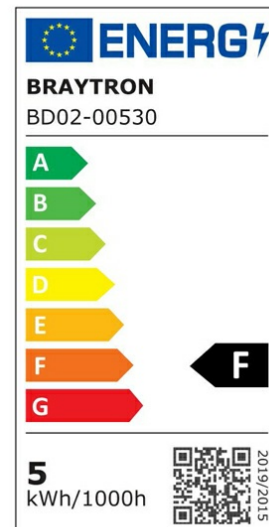

Braytron

PRODUCT DATASHEET

MODEL NO BD02-00530

DESCRIPTION BRY-SPOTLED G1-5W-RND-WHT-6500K-LED SPOTLIGHT

BRAYTRON SRL

Bulavardul iuliu maniu, Nr.616, Sector 6, 061129, Bucuresti-ROMANIA

info@braytron.com

www.braytron.com

General Characteristics

Model No	:	BD02-00530
Main Family	:	Indoor Lighting
Sub Family	:	LED Spotlight
Type	:	Spotlight
Body Color	:	White
Lamp Shape	:	Directional
Dimmable	:	Not-Dimmable
Light Source	:	LED
Warranty	:	2 years
Class	:	Class II
IP	:	IP20

Electrical Characteristics

Lifetime	:	20000 h
Voltage	:	220-240V
Power Factor	:	>0,5
Material	:	PC
Working Temperature	:	-20 C+40 C
Frequency	:	50-60 Hz

Package Informations

N.W.	:	5,85 kgs
G.W.	:	8,80 kgs
PCS/CTN	:	100 pcs
Length	:	495 mm
Width	:	395 mm
Height	:	220 mm
EAN	:	5949097706219

Product Characteristics

Wattage	:	5 w
Color Temperature	:	6500K
Quse Lumen	:	400 lm
Color Rendering Index (CRI)	:	>80
Energy Efficiency Level	:	F
Beam Angle	:	38° Degrees
Color Category	:	Cool White

Dimensions & Weight