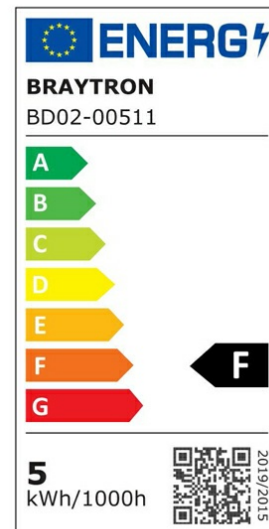

PRODUCT DATASHEET

MODEL NO BD02-00511

DESCRIPTION BRY-SPOTLED G1-5W-RND-BLC-4000K-LED SPOTLIGHT

General Characteristics

Model No	:	BD02-00511
Main Family	:	Indoor Lighting
Sub Family	:	LED Spotlight
Type	:	Spotlight
Body Color	:	Black
Lamp Shape	:	Directional
Dimmable	:	Not-Dimmable
Light Source	:	LED
Warranty	:	2 years
Class	:	Class II
IP	:	IP20

Electrical Characteristics

Lifetime	:	20000 h
Voltage	:	220-240V
Power Factor	:	>0,5
Material	:	PC
Working Temperature	:	-20 C+40 C
Frequency	:	50-60 Hz

Package Informations

N.W.	:	5,85 kgs
G.W.	:	8,80 kgs
PCS/CTN	:	100 pcs
Length	:	495 mm
Width	:	395 mm
Height	:	220 mm
EAN	:	5949097718892

Product Characteristics

Wattage	:	5 w
Color Temperature	:	4000K
Quse Lumen	:	400 lm
Color Rendering Index (CRI)	:	>80
Energy Efficiency Level	:	F
Beam Angle	:	38° Degrees
Color Category	:	Natural White

Dimensions & Weight

Diameter	:	90 mm
P. Height	:	25 mm
Cutout	:	75 mm
Weight	:	58 gr