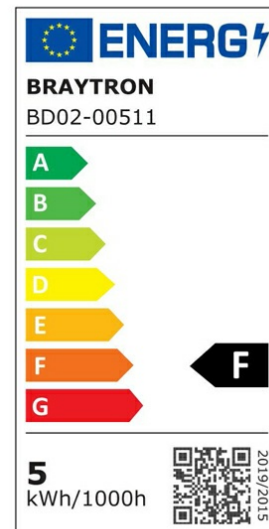

## PRODUCT DATASHEET

MODEL NO BD02-00511

DESCRIPTION BRY-SPOTLED G1-5W-RND-BLC-4000K-LED SPOTLIGHT

### General Characteristics

Model No	:	BD02-00511
Main Family	:	Indoor Lighting
Sub Family	:	LED Spotlight
Type	:	Spotlight
Body Color	:	Black
Lamp Shape	:	Directional
Dimmable	:	Not-Dimmable
Light Source	:	LED
Warranty	:	2 years
Class	:	Class II
IP	:	IP20

### Product Characteristics

Wattage	:	5 w
Color Temperature	:	4000K
Quse Lumen	:	400 lm
Color Rendering Index (CRI)	:	>80
Energy Efficiency Level	:	F
Beam Angle	:	38° Degrees
Color Category	:	Natural White

### Dimensions & Weight

Diameter	:	90 mm
P. Height	:	25 mm
Cutout	:	75 mm
Weight	:	58 gr