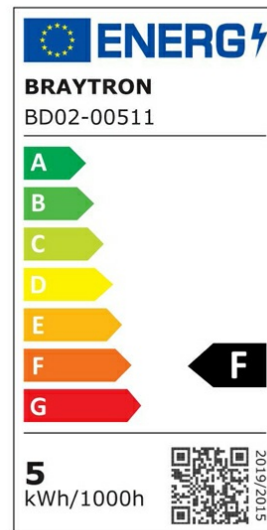

Braytron

PRODUCT DATASHEET

MODEL NO BD02-00511

DESCRIPTION BRY-SPOTLED G1-5W-RND-BLC-4000K-LED SPOTLIGHT

BRAYTRON SRL

Bulavardul iuliu maniu, Nr.616, Sector 6, 061129, Bucuresti-ROMANIA

info@braytron.com

www.braytron.com

General Characteristics

Model No	:	BD02-00511
Main Family	:	Indoor Lighting
Sub Family	:	LED Spotlight
Type	:	Spotlight
Body Color	:	Black
Lamp Shape	:	Directional
Dimmable	:	Not-Dimmable
Light Source	:	LED
Warranty	:	2 years
Class	:	Class II
IP	:	IP20

Electrical Characteristics

Lifetime	:	20000 h
Voltage	:	220-240V
Power Factor	:	>0,5
Material	:	PC
Working Temperature	:	-20 C+40 C
Frequency	:	50-60 Hz

Package Informations

N.W.	:	5,85 kgs
G.W.	:	8,80 kgs
PCS/CTN	:	100 pcs
Length	:	495 mm
Width	:	395 mm
Height	:	220 mm
EAN	:	5949097718892

Product Characteristics

Wattage	:	5 w
Color Temperature	:	4000K
Quse Lumen	:	400 lm
Color Rendering Index (CRI)	:	>80
Energy Efficiency Level	:	F
Beam Angle	:	38° Degrees
Color Category	:	Natural White