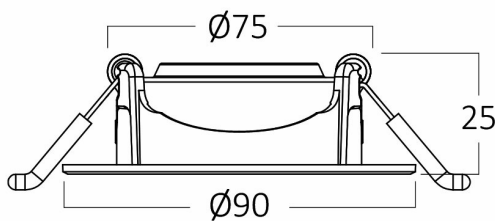

PRODUCT DATASHEET

MODEL NO BD02-00511

DESCRIPTION BRY-SPOTLED G1-5W-RND-BLC-4000K-LED SPOTLIGHT

General Characteristics

Model No	:	BD02-00511
Main Family	:	Indoor Lighting
Sub Family	:	LED Spotlight
Type	:	Spotlight
Body Color	:	Black
Lamp Shape	:	Directional
Dimmable	:	Not-Dimmable
Light Source	:	LED
Warranty	:	2 years
Class	:	Class II
IP	:	IP20

Electrical Characteristics

Lifetime	:	20000 h
Voltage	:	220-240V
Power Factor	:	>0,5
Material	:	PC
Working Temperature	:	-20 C+40 C
Frequency	:	50-60 Hz

Package Informations

N.W.	:	5,85 kgs
G.W.	:	8,80 kgs
PCS/CTN	:	100 pcs
Length	:	495 mm
Width	:	395 mm
Height	:	220 mm
EAN	:	5949097718892

Product Characteristics

Wattage	:	5 w
Color Temperature	:	4000K
Quse Lumen	:	400 lm
Color Rendering Index (CRI)	:	>80
Energy Efficiency Level	:	F
Beam Angle	:	38° Degrees
Color Category	:	Natural White

Dimensions & Weight

Diameter	:	90 mm
P. Height	:	25 mm
Cutout	:	75 mm
Weight	:	58 gr