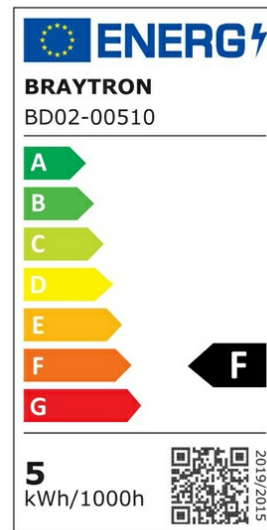

Braytron

PRODUCT DATASHEET

MODEL NO BD02-00510

DESCRIPTION BRY-SPOTLED G1-5W-RND-WHT-4000K-LED SPOTLIGHT

BRAYTRON SRL

Bulavardul iuliu maniu, Nr.616, Sector 6, 061129, Bucuresti-ROMANIA

info@braytron.com

www.braytron.com