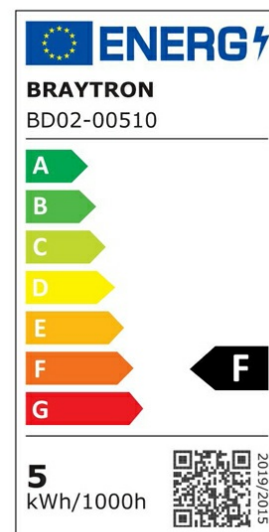

## PRODUCT DATASHEET

MODEL NO BD02-00510

DESCRIPTION BRY-SPOTLED G1-5W-RND-WHT-4000K-LED SPOTLIGHT

### General Characteristics

Model No	:	BD02-00510
Main Family	:	Indoor Lighting
Sub Family	:	LED Spotlight
Type	:	Spotlight
Body Color	:	White
Lamp Shape	:	Directional
Dimmable	:	Not-Dimmable
Light Source	:	LED
Warranty	:	2 years
Class	:	Class II
IP	:	IP20

### Product Characteristics

Wattage	:	5 w
Color Temperature	:	4000K
Quse Lumen	:	400 lm
Color Rendering Index (CRI)	:	>80
Energy Efficiency Level	:	F
Beam Angle	:	38° Degrees
Color Category	:	Natural White

### Dimensions & Weight

Diameter	:	90 mm
P. Height	:	25 mm
Cutout	:	75 mm
Weight	:	58 gr