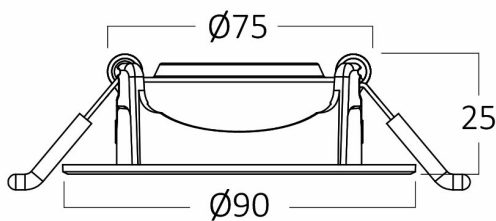

PRODUCT DATASHEET

MODEL NO BD02-00501

DESCRIPTION BRY-SPOTLED G1-5W-RND-BLC-3000K-LED SPOTLIGHT

General Characteristics

Model No	:	BD02-00501
Main Family	:	Indoor Lighting
Sub Family	:	LED Spotlight
Type	:	Spotlight
Body Color	:	Black
Lamp Shape	:	Directional
Dimmable	:	Not-Dimmable
Light Source	:	LED
Warranty	:	2 years
Class	:	Class II
IP	:	IP20

Electrical Characteristics

Lifetime	:	20000 h
Voltage	:	220-240V
Power Factor	:	>0,5
Material	:	PC
Working Temperature	:	-20 C+40 C
Frequency	:	50-60 Hz

Package Informations

N.W.	:	5,85 kgs
G.W.	:	8,80 kgs
PCS/CTN	:	100 pcs
Length	:	495 mm
Width	:	395 mm
Height	:	220 mm
EAN	:	5949097718885

Product Characteristics

Wattage	:	5 w
Color Temperature	:	3000K
Quse Lumen	:	400 lm
Color Rendering Index (CRI)	:	>80
Energy Efficiency Level	:	F
Beam Angle	:	38° Degrees
Color Category	:	Warm White

Dimensions & Weight

Diameter	:	90 mm
P. Height	:	25 mm
Cutout	:	75 mm
Weight	:	58 gr