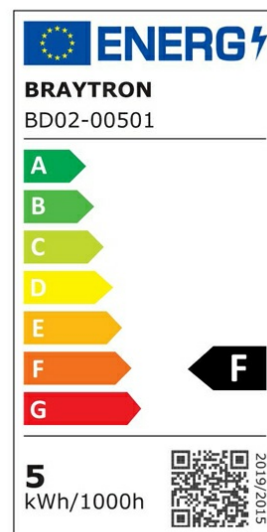

PRODUCT DATASHEET

MODEL NO BD02-00501

DESCRIPTION BRY-SPOTLED G1-5W-RND-BLC-3000K-LED SPOTLIGHT

General Characteristics

Model No	:	BD02-00501
Main Family	:	Indoor Lighting
Sub Family	:	LED Spotlight
Type	:	Spotlight
Body Color	:	Black
Lamp Shape	:	Directional
Dimmable	:	Not-Dimmable
Light Source	:	LED
Warranty	:	2 years
Class	:	Class II
IP	:	IP20

Electrical Characteristics

Lifetime	:	20000 h
Voltage	:	220-240V
Power Factor	:	>0,5
Material	:	PC
Working Temperature	:	-20 C+40 C
Frequency	:	50-60 Hz

Package Informations

N.W.	:	5,85 kgs
G.W.	:	8,80 kgs
PCS/CTN	:	100 pcs
Length	:	495 mm
Width	:	395 mm
Height	:	220 mm
EAN	:	5949097718885

Product Characteristics

Wattage	:	5 w
Color Temperature	:	3000K
Quse Lumen	:	400 lm
Color Rendering Index (CRI)	:	>80
Energy Efficiency Level	:	F
Beam Angle	:	38° Degrees
Color Category	:	Warm White

Dimensions & Weight

Diameter	:	90 mm
P. Height	:	25 mm
Cutout	:	75 mm
Weight	:	58 gr