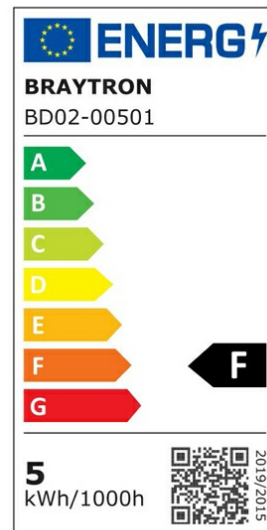

Braytron

PRODUCT DATASHEET

MODEL NO BD02-00501

DESCRIPTION BRY-SPOTLED G1-5W-RND-BLC-3000K-LED SPOTLIGHT

BRAYTRON SRL

Bulavardul iuliu maniu, Nr.616, Sector 6, 061129, Bucuresti-ROMANIA

info@braytron.com

www.braytron.com

General Characteristics

Model No	:	BD02-00501
Main Family	:	Indoor Lighting
Sub Family	:	LED Spotlight
Type	:	Spotlight
Body Color	:	Black
Lamp Shape	:	Directional
Dimmable	:	Not-Dimmable
Light Source	:	LED
Warranty	:	2 years
Class	:	Class II
IP	:	IP20

Electrical Characteristics

Lifetime	:	20000 h
Voltage	:	220-240V
Power Factor	:	>0,5
Material	:	PC
Working Temperature	:	-20 C+40 C
Frequency	:	50-60 Hz

Package Informations

N.W.	:	5,85 kgs
G.W.	:	8,80 kgs
PCS/CTN	:	100 pcs
Length	:	495 mm
Width	:	395 mm
Height	:	220 mm
EAN	:	5949097718885

Product Characteristics

Wattage	:	5 w
Color Temperature	:	3000K
Quse Lumen	:	400 lm
Color Rendering Index (CRI)	:	>80
Energy Efficiency Level	:	F
Beam Angle	:	38° Degrees
Color Category	:	Warm White

Dimensions & Weight