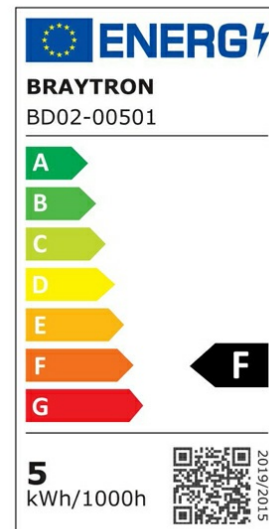

## PRODUCT DATASHEET

MODEL NO BD02-00501

DESCRIPTION BRY-SPOTLED G1-5W-RND-BLC-3000K-LED SPOTLIGHT

### General Characteristics

Model No	:	BD02-00501
Main Family	:	Indoor Lighting
Sub Family	:	LED Spotlight
Type	:	Spotlight
Body Color	:	Black
Lamp Shape	:	Directional
Dimmable	:	Not-Dimmable
Light Source	:	LED
Warranty	:	2 years
Class	:	Class II
IP	:	IP20

### Product Characteristics

Wattage	:	5 w
Color Temperature	:	3000K
Quse Lumen	:	400 lm
Color Rendering Index (CRI)	:	>80
Energy Efficiency Level	:	F
Beam Angle	:	38° Degrees
Color Category	:	Warm White

### Dimensions & Weight

Diameter	:	90 mm
P. Height	:	25 mm
Cutout	:	75 mm
Weight	:	58 gr