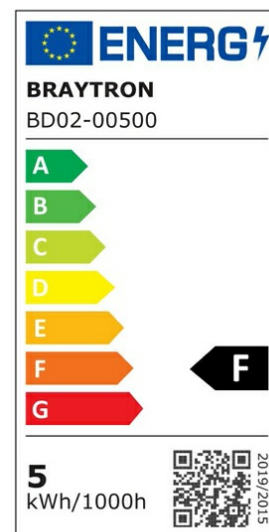

PRODUCT DATASHEET

MODEL NO BD02-00500

DESCRIPTION BRY-SPOTLED G1-5W-RND-WHT-3000K-LED SPOTLIGHT

General Characteristics

Model No	:	BD02-00500
Main Family	:	Indoor Lighting
Sub Family	:	LED Spotlight
Type	:	Spotlight
Body Color	:	White
Lamp Shape	:	Directional
Dimmable	:	Not-Dimmable
Light Source	:	LED
Warranty	:	2 years
Class	:	Class II
IP	:	IP20

Electrical Characteristics

Lifetime	:	20000 h
Voltage	:	220-240V
Power Factor	:	>0,5
Material	:	PC
Working Temperature	:	-20 C+40 C
Frequency	:	50-60 Hz

Package Informations

N.W.	:	5,85 kgs
G.W.	:	8,80 kgs
PCS/CTN	:	100 pcs
Length	:	495 mm
Width	:	395 mm
Height	:	220 mm
EAN	:	5949097706196

Product Characteristics

Wattage	:	5 w
Color Temperature	:	3000K
Quse Lumen	:	400 lm
Color Rendering Index (CRI)	:	>80
Energy Efficiency Level	:	F
Beam Angle	:	38° Degrees
Color Category	:	Warm White

Dimensions & Weight

Diameter	:	90 mm
P. Height	:	25 mm
Cutout	:	75 mm
Weight	:	58 gr