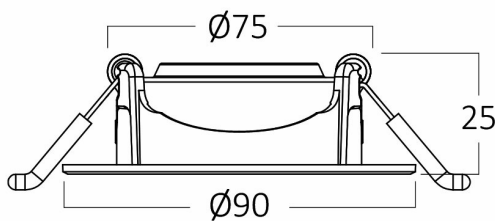

PRODUCT DATASHEET

MODEL NO BD02-00500

DESCRIPTION BRY-SPOTLED G1-5W-RND-WHT-3000K-LED SPOTLIGHT

General Characteristics

Model No	:	BD02-00500
Main Family	:	Indoor Lighting
Sub Family	:	LED Spotlight
Type	:	Spotlight
Body Color	:	White
Lamp Shape	:	Directional
Dimmable	:	Not-Dimmable
Light Source	:	LED
Warranty	:	2 years
Class	:	Class II
IP	:	IP20

Electrical Characteristics

Lifetime	:	20000 h
Voltage	:	220-240V
Power Factor	:	>0,5
Material	:	PC
Working Temperature	:	-20 C+40 C
Frequency	:	50-60 Hz

Package Informations

N.W.	:	5,85 kgs
G.W.	:	8,80 kgs
PCS/CTN	:	100 pcs
Length	:	495 mm
Width	:	395 mm
Height	:	220 mm
EAN	:	5949097706196

Product Characteristics

Wattage	:	5 w
Color Temperature	:	3000K
Quse Lumen	:	400 lm
Color Rendering Index (CRI)	:	>80
Energy Efficiency Level	:	F
Beam Angle	:	38° Degrees
Color Category	:	Warm White

Dimensions & Weight

Diameter	:	90 mm
P. Height	:	25 mm
Cutout	:	75 mm
Weight	:	58 gr