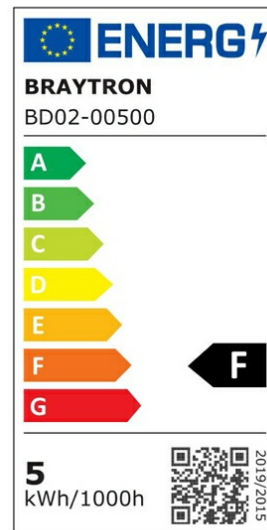

Braytron

PRODUCT DATASHEET

MODEL NO BD02-00500

DESCRIPTION BRY-SPOTLED G1-5W-RND-WHT-3000K-LED SPOTLIGHT

BRAYTRON SRL

Bulavardul iuliu maniu, Nr.616, Sector 6, 061129, Bucuresti-ROMANIA

info@braytron.com

www.braytron.com