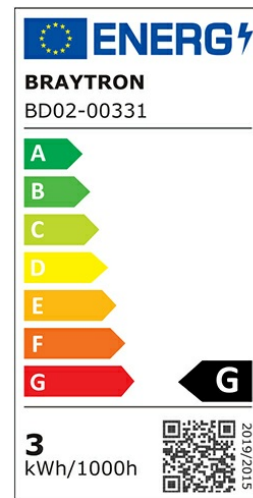

Braytron

PRODUCT DATASHEET

MODEL NO BD02-00331

DESCRIPTION BRY-SPOTLED G1-3W-RND-BLC-6500K-LED SPOTLIGHT

BRAYTRON SRL

Bulavardul iuliu maniu, Nr.616, Sector 6, 061129, Bucuresti-ROMANIA

info@braytron.com

www.braytron.com

Page 1-2

General Characteristics

Model No	:	BD02-00331
Main Family	:	Indoor Lighting
Sub Family	:	LED Spotlight
Type	:	Spotlight
Body Color	:	Black
Lamp Shape	:	Directional
Dimmable	:	Not-Dimmable
Light Source	:	LED
Warranty	:	2 years
Class	:	Class II
IP	:	IP20

Electrical Characteristics

Lifetime	:	20000 h
Voltage	:	220-240V
Power Factor	:	>0,5
Material	:	PC
Working Temperature	:	-20 C+40 C
Frequency	:	50-60 Hz

Package Informations

N.W.	:	3,55 kgs
G.W.	:	5,40 kgs
PCS/CTN	:	100 pcs
Length	:	415 mm
Width	:	330 mm
Height	:	185 mm
EAN	:	5949097721236

Product Characteristics

Wattage	:	3 w
Color Temperature	:	6500K
Quse Lumen	:	200 lm
Color Rendering Index (CRI)	:	>80
Energy Efficiency Level	:	G
Beam Angle	:	38° Degrees
Color Category	:	Cool White

Dimensions & Weight