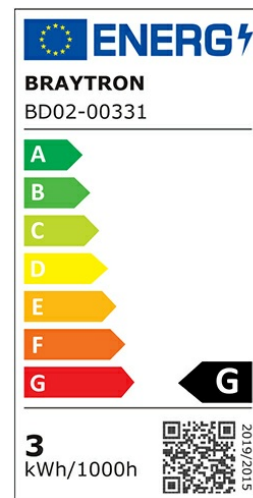

PRODUCT DATASHEET

MODEL NO BD02-00331

DESCRIPTION BRY-SPOTLED G1-3W-RND-BLC-6500K-LED SPOTLIGHT

General Characteristics

Model No	:	BD02-00331
Main Family	:	Indoor Lighting
Sub Family	:	LED Spotlight
Type	:	Spotlight
Body Color	:	Black
Lamp Shape	:	Directional
Dimmable	:	Not-Dimmable
Light Source	:	LED
Warranty	:	2 years
Class	:	Class II
IP	:	IP20

Electrical Characteristics

Lifetime	:	20000 h
Voltage	:	220-240V
Power Factor	:	>0,5
Material	:	PC
Working Temperature	:	-20 C+40 C
Frequency	:	50-60 Hz

Package Informations

N.W.	:	3,55 kgs
G.W.	:	5,40 kgs
PCS/CTN	:	100 pcs
Length	:	415 mm
Width	:	330 mm
Height	:	185 mm
EAN	:	5949097721236

Product Characteristics

Wattage	:	3 w
Color Temperature	:	6500K
Quse Lumen	:	200 lm
Color Rendering Index (CRI)	:	>80
Energy Efficiency Level	:	G
Beam Angle	:	38° Degrees
Color Category	:	Cool White

Dimensions & Weight

Diameter	:	75 mm
P. Height	:	26 mm
Cutout	:	55 mm
Weight	:	35,5 gr