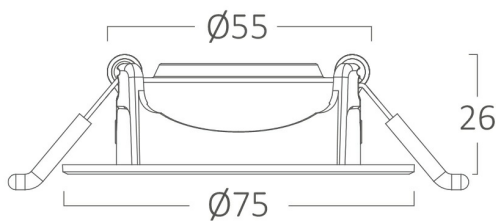

PRODUCT DATASHEET

MODEL NO BD02-00331

DESCRIPTION BRY-SPOTLED G1-3W-RND-BLC-6500K-LED SPOTLIGHT

General Characteristics

Model No	:	BD02-00331
Main Family	:	Indoor Lighting
Sub Family	:	LED Spotlight
Type	:	Spotlight
Body Color	:	Black
Lamp Shape	:	Directional
Dimmable	:	Not-Dimmable
Light Source	:	LED
Warranty	:	2 years
Class	:	Class II
IP	:	IP20

Electrical Characteristics

Lifetime	:	20000 h
Voltage	:	220-240V
Power Factor	:	>0,5
Material	:	PC
Working Temperature	:	-20 C+40 C
Frequency	:	50-60 Hz

Package Informations

N.W.	:	3,55 kgs
G.W.	:	5,40 kgs
PCS/CTN	:	100 pcs
Length	:	415 mm
Width	:	330 mm
Height	:	185 mm
EAN	:	5949097721236

Product Characteristics

Wattage	:	3 w
Color Temperature	:	6500K
Quse Lumen	:	200 lm
Color Rendering Index (CRI)	:	>80
Energy Efficiency Level	:	G
Beam Angle	:	38° Degrees
Color Category	:	Cool White

Dimensions & Weight

Diameter	:	75 mm
P. Height	:	26 mm
Cutout	:	55 mm
Weight	:	35,5 gr