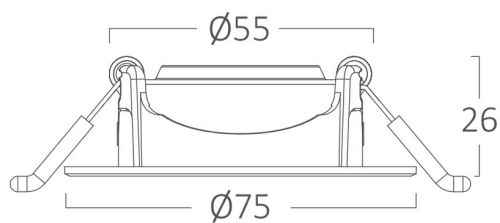

PRODUCT DATASHEET

MODEL NO BD02-00330

DESCRIPTION BRY-SPOTLED G1-3W-RND-WHT-6500K-LED SPOTLIGHT

General Characteristics

Model No	:	BD02-00330
Main Family	:	Indoor Lighting
Sub Family	:	LED Spotlight
Type	:	Spotlight
Body Color	:	White
Lamp Shape	:	Directional
Dimmable	:	Not-Dimmable
Light Source	:	LED
Warranty	:	2 years
Class	:	Class II
IP	:	IP20

Electrical Characteristics

Lifetime	:	20000 h
Voltage	:	220-240V
Power Factor	:	>0,5
Material	:	PC
Working Temperature	:	-20 C+40 C
Frequency	:	50-60 Hz

Package Informations

N.W.	:	3,55 kgs
G.W.	:	5,40 kgs
PCS/CTN	:	100 pcs
Length	:	415 mm
Width	:	330 mm
Height	:	185 mm
EAN	:	5949097707605

Product Characteristics

Wattage	:	3 w
Color Temperature	:	6500K
Quse Lumen	:	200 lm
Color Rendering Index (CRI)	:	>80
Energy Efficiency Level	:	G
Beam Angle	:	38° Degrees
Color Category	:	Cool White

Dimensions & Weight

Diameter	:	75 mm
P. Height	:	26 mm
Cutout	:	55 mm
Weight	:	35,5 gr