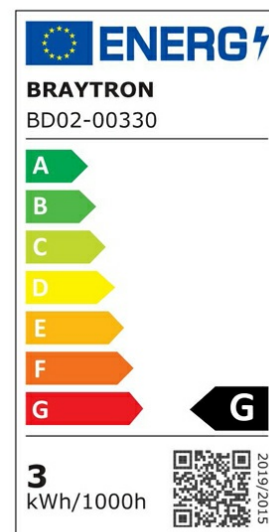

PRODUCT DATASHEET

MODEL NO BD02-00330

DESCRIPTION BRY-SPOTLED G1-3W-RND-WHT-6500K-LED SPOTLIGHT

General Characteristics

Model No	:	BD02-00330
Main Family	:	Indoor Lighting
Sub Family	:	LED Spotlight
Type	:	Spotlight
Body Color	:	White
Lamp Shape	:	Directional
Dimmable	:	Not-Dimmable
Light Source	:	LED
Warranty	:	2 years
Class	:	Class II
IP	:	IP20

Electrical Characteristics

Lifetime	:	20000 h
Voltage	:	220-240V
Power Factor	:	>0,5
Material	:	PC
Working Temperature	:	-20 C+40 C
Frequency	:	50-60 Hz

Package Informations

N.W.	:	3,55 kgs
G.W.	:	5,40 kgs
PCS/CTN	:	100 pcs
Length	:	415 mm
Width	:	330 mm
Height	:	185 mm
EAN	:	5949097707605

Product Characteristics

Wattage	:	3 w
Color Temperature	:	6500K
Quse Lumen	:	200 lm
Color Rendering Index (CRI)	:	>80
Energy Efficiency Level	:	G
Beam Angle	:	38° Degrees
Color Category	:	Cool White

Dimensions & Weight

Diameter	:	75 mm
P. Height	:	26 mm
Cutout	:	55 mm
Weight	:	35,5 gr