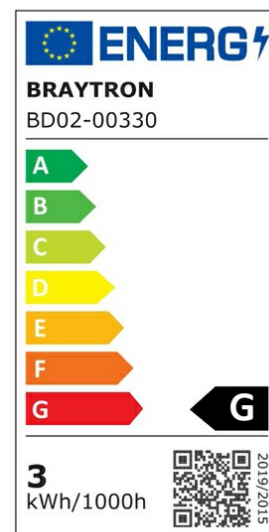

## PRODUCT DATASHEET

MODEL NO BD02-00330

DESCRIPTION BRY-SPOTLED G1-3W-RND-WHT-6500K-LED SPOTLIGHT

### General Characteristics

|              |   |                 |
|--------------|---|-----------------|
| Model No     | : | BD02-00330      |
| Main Family  | : | Indoor Lighting |
| Sub Family   | : | LED Spotlight   |
| Type         | : | Spotlight       |
| Body Color   | : | White           |
| Lamp Shape   | : | Directional     |
| Dimmable     | : | Not-Dimmable    |
| Light Source | : | LED             |
| Warranty     | : | 2 years         |
| Class        | : | Class II        |
| IP           | : | IP20            |

### Electrical Characteristics

|                     |   |            |
|---------------------|---|------------|
| Lifetime            | : | 20000 h    |
| Voltage             | : | 220-240V   |
| Power Factor        | : | >0,5       |
| Material            | : | PC         |
| Working Temperature | : | -20 C+40 C |
| Frequency           | : | 50-60 Hz   |

### Product Characteristics

|                             |   |             |
|-----------------------------|---|-------------|
| Wattage                     | : | 3 w         |
| Color Temperature           | : | 6500K       |
| Quse Lumen                  | : | 200 lm      |
| Color Rendering Index (CRI) | : | >80         |
| Energy Efficiency Level     | : | G           |
| Beam Angle                  | : | 38° Degrees |
| Color Category              | : | Cool White  |