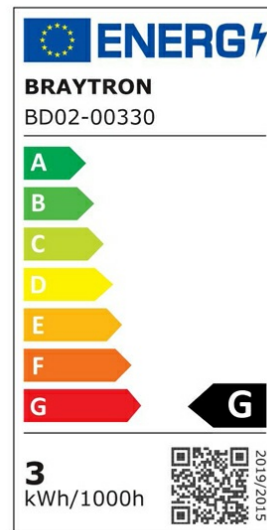

Braytron

PRODUCT DATASHEET

MODEL NO BD02-00330

DESCRIPTION BRY-SPOTLED G1-3W-RND-WHT-6500K-LED SPOTLIGHT

BRAYTRON SRL

Bulavardul iuliu maniu, Nr.616, Sector 6, 061129, Bucuresti-ROMANIA

info@braytron.com

www.braytron.com

Page 1-2

General Characteristics

Model No	:	BD02-00330
Main Family	:	Indoor Lighting
Sub Family	:	LED Spotlight
Type	:	Spotlight
Body Color	:	White
Lamp Shape	:	Directional
Dimmable	:	Not-Dimmable
Light Source	:	LED
Warranty	:	2 years
Class	:	Class II
IP	:	IP20

Electrical Characteristics

Lifetime	:	20000 h
Voltage	:	220-240V
Power Factor	:	>0,5
Material	:	PC
Working Temperature	:	-20 C+40 C
Frequency	:	50-60 Hz

Package Informations

N.W.	:	3,55 kgs
G.W.	:	5,40 kgs
PCS/CTN	:	100 pcs
Length	:	415 mm
Width	:	330 mm
Height	:	185 mm
EAN	:	5949097707605

Product Characteristics

Wattage	:	3 w
Color Temperature	:	6500K
Quse Lumen	:	200 lm
Color Rendering Index (CRI)	:	>80
Energy Efficiency Level	:	G
Beam Angle	:	38° Degrees
Color Category	:	Cool White

Dimensions & Weight