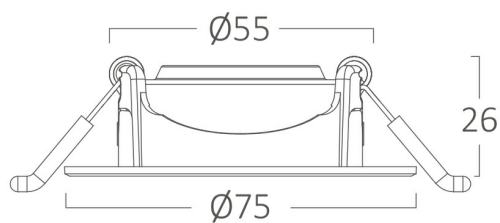

PRODUCT DATASHEET

MODEL NO BD02-00330

DESCRIPTION BRY-SPOTLED G1-3W-RND-WHT-6500K-LED SPOTLIGHT