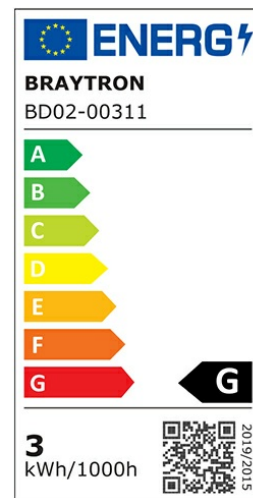

PRODUCT DATASHEET

MODEL NO BD02-00311

DESCRIPTION BRY-SPOTLED G1-3W-RND-BLC-4000K-LED SPOTLIGHT

General Characteristics

Model No	:	BD02-00311
Main Family	:	Indoor Lighting
Sub Family	:	LED Spotlight
Type	:	Spotlight
Body Color	:	Black
Lamp Shape	:	Directional
Dimmable	:	Not-Dimmable
Light Source	:	LED
Warranty	:	2 years
Class	:	Class II
IP	:	IP20

Electrical Characteristics

Lifetime	:	20000 h
Voltage	:	220-240V
Power Factor	:	>0,5
Material	:	PC
Working Temperature	:	-20 C+40 C
Frequency	:	50-60 Hz

Package Informations

N.W.	:	3,55 kgs
G.W.	:	5,40 kgs
PCS/CTN	:	100 pcs
Length	:	415 mm
Width	:	330 mm
Height	:	185 mm
EAN	:	5949097721229

Product Characteristics

Wattage	:	3 w
Color Temperature	:	4000K
Quse Lumen	:	200 lm
Color Rendering Index (CRI)	:	>80
Energy Efficiency Level	:	G
Beam Angle	:	38° Degrees
Color Category	:	Natural White

Dimensions & Weight

Diameter	:	75 mm
P. Height	:	26 mm
Cutout	:	55 mm
Weight	:	35,5 gr