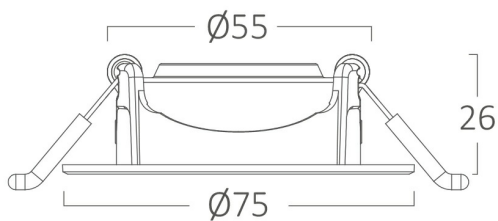

PRODUCT DATASHEET

MODEL NO BD02-00311

DESCRIPTION BRY-SPOTLED G1-3W-RND-BLC-4000K-LED SPOTLIGHT

General Characteristics

Model No	:	BD02-00311
Main Family	:	Indoor Lighting
Sub Family	:	LED Spotlight
Type	:	Spotlight
Body Color	:	Black
Lamp Shape	:	Directional
Dimmable	:	Not-Dimmable
Light Source	:	LED
Warranty	:	2 years
Class	:	Class II
IP	:	IP20

Electrical Characteristics

Lifetime	:	20000 h
Voltage	:	220-240V
Power Factor	:	>0,5
Material	:	PC
Working Temperature	:	-20 C+40 C
Frequency	:	50-60 Hz

Package Informations

N.W.	:	3,55 kgs
G.W.	:	5,40 kgs
PCS/CTN	:	100 pcs
Length	:	415 mm
Width	:	330 mm
Height	:	185 mm
EAN	:	5949097721229

Product Characteristics

Wattage	:	3 w
Color Temperature	:	4000K
Quse Lumen	:	200 lm
Color Rendering Index (CRI)	:	>80
Energy Efficiency Level	:	G
Beam Angle	:	38° Degrees
Color Category	:	Natural White

Dimensions & Weight

Diameter	:	75 mm
P. Height	:	26 mm
Cutout	:	55 mm
Weight	:	35,5 gr