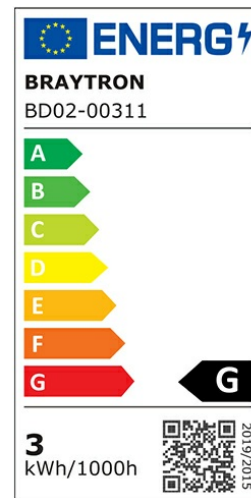

Braytron

PRODUCT DATASHEET

MODEL NO BD02-00311

DESCRIPTION BRY-SPOTLED G1-3W-RND-BLC-4000K-LED SPOTLIGHT

BRAYTRON SRL

Bulavardul iuliu maniu, Nr.616, Sector 6, 061129, Bucuresti-ROMANIA

info@braytron.com

www.braytron.com

General Characteristics

Model No	:	BD02-00311
Main Family	:	Indoor Lighting
Sub Family	:	LED Spotlight
Type	:	Spotlight
Body Color	:	Black
Lamp Shape	:	Directional
Dimmable	:	Not-Dimmable
Light Source	:	LED
Warranty	:	2 years
Class	:	Class II
IP	:	IP20

Electrical Characteristics

Lifetime	:	20000 h
Voltage	:	220-240V
Power Factor	:	>0,5
Material	:	PC
Working Temperature	:	-20 C+40 C
Frequency	:	50-60 Hz

Package Informations

N.W.	:	3,55 kgs
G.W.	:	5,40 kgs
PCS/CTN	:	100 pcs
Length	:	415 mm
Width	:	330 mm
Height	:	185 mm
EAN	:	5949097721229

Product Characteristics

Wattage	:	3 w
Color Temperature	:	4000K
Quse Lumen	:	200 lm
Color Rendering Index (CRI)	:	>80
Energy Efficiency Level	:	G
Beam Angle	:	38° Degrees
Color Category	:	Natural White