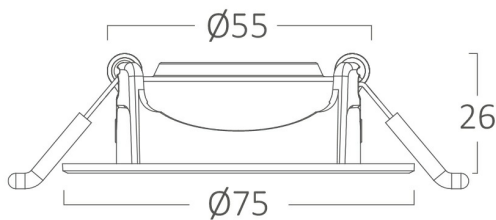

Braytron

PRODUCT DATASHEET

MODEL NO BD02-00310

DESCRIPTION BRY-SPOTLED G1-3W-RND-WHT-4000K-LED SPOTLIGHT

BRAYTRON SRL

Bulavardul iuliu maniu, Nr.616, Sector 6, 061129, Bucuresti-ROMANIA

info@braytron.com

www.braytron.com

General Characteristics

Model No	:	BD02-00310
Main Family	:	Indoor Lighting
Sub Family	:	LED Spotlight
Type	:	Spotlight
Body Color	:	White
Lamp Shape	:	Directional
Dimmable	:	Not-Dimmable
Light Source	:	LED
Warranty	:	2 years
Class	:	Class II
IP	:	IP20

Electrical Characteristics

Lifetime	:	20000 h
Voltage	:	220-240V
Power Factor	:	>0,5
Material	:	PC
Working Temperature	:	-20 C+40 C
Frequency	:	50-60 Hz

Package Informations

N.W.	:	3,55 kgs
G.W.	:	5,40 kgs
PCS/CTN	:	100 pcs
Length	:	415 mm
Width	:	330 mm
Height	:	185 mm
EAN	:	5949097714238

Dimensions & Weight

Diameter	:	75 mm
P. Height	:	26 mm
Cutout	:	55 mm
Weight	:	35,5 gr