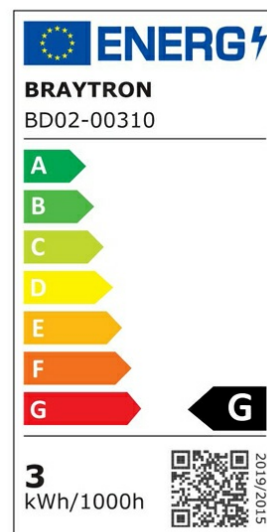

## PRODUCT DATASHEET

MODEL NO BD02-00310

DESCRIPTION BRY-SPOTLED G1-3W-RND-WHT-4000K-LED SPOTLIGHT

### General Characteristics

Model No	:	BD02-00310
Main Family	:	Indoor Lighting
Sub Family	:	LED Spotlight
Type	:	Spotlight
Body Color	:	White
Lamp Shape	:	Directional
Dimmable	:	Not-Dimmable
Light Source	:	LED
Warranty	:	2 years
Class	:	Class II
IP	:	IP20

### Electrical Characteristics

Lifetime	:	20000 h
Voltage	:	220-240V
Power Factor	:	>0,5
Material	:	PC
Working Temperature	:	-20 C+40 C
Frequency	:	50-60 Hz

### Product Characteristics

Wattage	:	3 w
Color Temperature	:	4000K
Quse Lumen	:	200 lm
Color Rendering Index (CRI)	:	>80
Energy Efficiency Level	:	G
Beam Angle	:	38° Degrees
Color Category	:	Natural White