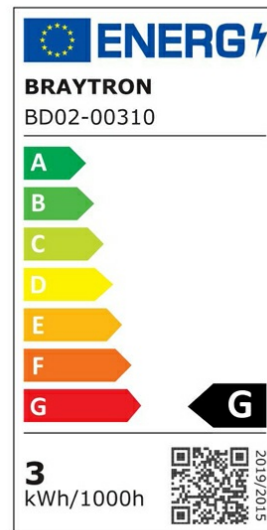

Braytron

PRODUCT DATASHEET

MODEL NO BD02-00310

DESCRIPTION BRY-SPOTLED G1-3W-RND-WHT-4000K-LED SPOTLIGHT

BRAYTRON SRL

Bulavardul iuliu maniu, Nr.616, Sector 6, 061129, Bucuresti-ROMANIA

info@braytron.com

www.braytron.com

General Characteristics

Model No	:	BD02-00310
Main Family	:	Indoor Lighting
Sub Family	:	LED Spotlight
Type	:	Spotlight
Body Color	:	White
Lamp Shape	:	Directional
Dimmable	:	Not-Dimmable
Light Source	:	LED
Warranty	:	2 years
Class	:	Class II
IP	:	IP20

Electrical Characteristics

Lifetime	:	20000 h
Voltage	:	220-240V
Power Factor	:	>0,5
Material	:	PC
Working Temperature	:	-20 C+40 C
Frequency	:	50-60 Hz

Package Informations

N.W.	:	3,55 kgs
G.W.	:	5,40 kgs
PCS/CTN	:	100 pcs
Length	:	415 mm
Width	:	330 mm
Height	:	185 mm
EAN	:	5949097714238

Product Characteristics

Wattage	:	3 w
Color Temperature	:	4000K
Quse Lumen	:	200 lm
Color Rendering Index (CRI)	:	>80
Energy Efficiency Level	:	G
Beam Angle	:	38° Degrees
Color Category	:	Natural White