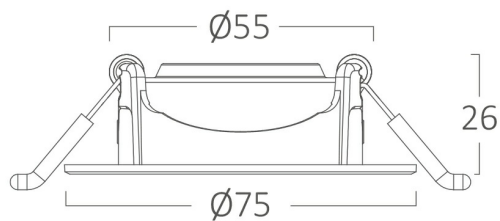

PRODUCT DATASHEET

MODEL NO BD02-00310

DESCRIPTION BRY-SPOTLED G1-3W-RND-WHT-4000K-LED SPOTLIGHT

General Characteristics

Model No	:	BD02-00310
Main Family	:	Indoor Lighting
Sub Family	:	LED Spotlight
Type	:	Spotlight
Body Color	:	White
Lamp Shape	:	Directional
Dimmable	:	Not-Dimmable
Light Source	:	LED
Warranty	:	2 years
Class	:	Class II
IP	:	IP20

Electrical Characteristics

Lifetime	:	20000 h
Voltage	:	220-240V
Power Factor	:	>0,5
Material	:	PC
Working Temperature	:	-20 C+40 C
Frequency	:	50-60 Hz

Package Informations

N.W.	:	3,55 kgs
G.W.	:	5,40 kgs
PCS/CTN	:	100 pcs
Length	:	415 mm
Width	:	330 mm
Height	:	185 mm
EAN	:	5949097714238

Product Characteristics

Wattage	:	3 w
Color Temperature	:	4000K
Quse Lumen	:	200 lm
Color Rendering Index (CRI)	:	>80
Energy Efficiency Level	:	G
Beam Angle	:	38° Degrees
Color Category	:	Natural White

Dimensions & Weight

Diameter	:	75 mm
P. Height	:	26 mm
Cutout	:	55 mm
Weight	:	35,5 gr