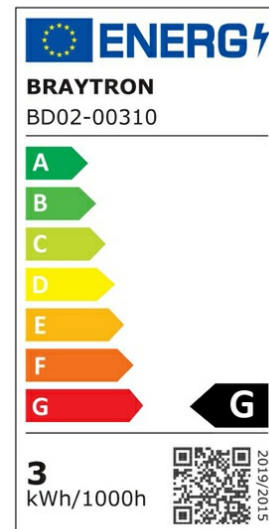

PRODUCT DATASHEET

MODEL NO BD02-00310

DESCRIPTION BRY-SPOTLED G1-3W-RND-WHT-4000K-LED SPOTLIGHT

General Characteristics

Model No	:	BD02-00310
Main Family	:	Indoor Lighting
Sub Family	:	LED Spotlight
Type	:	Spotlight
Body Color	:	White
Lamp Shape	:	Directional
Dimmable	:	Not-Dimmable
Light Source	:	LED
Warranty	:	2 years
Class	:	Class II
IP	:	IP20

Electrical Characteristics

Lifetime	:	20000 h
Voltage	:	220-240V
Power Factor	:	>0,5
Material	:	PC
Working Temperature	:	-20 C+40 C
Frequency	:	50-60 Hz

Package Informations

N.W.	:	3,55 kgs
G.W.	:	5,40 kgs
PCS/CTN	:	100 pcs
Length	:	415 mm
Width	:	330 mm
Height	:	185 mm
EAN	:	5949097714238

Product Characteristics

Wattage	:	3 w
Color Temperature	:	4000K
Quse Lumen	:	200 lm
Color Rendering Index (CRI)	:	>80
Energy Efficiency Level	:	G
Beam Angle	:	38° Degrees
Color Category	:	Natural White

Dimensions & Weight

Diameter	:	75 mm
P. Height	:	26 mm
Cutout	:	55 mm
Weight	:	35,5 gr