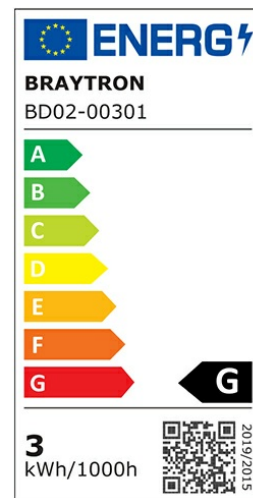

PRODUCT DATASHEET

MODEL NO BD02-00301

DESCRIPTION BRY-SPOTLED G1-3W-RND-BLC-3000K-LED SPOTLIGHT

General Characteristics

Model No	:	BD02-00301
Main Family	:	Indoor Lighting
Sub Family	:	LED Spotlight
Type	:	Spotlight
Body Color	:	Black
Lamp Shape	:	Directional
Dimmable	:	Not-Dimmable
Light Source	:	LED
Warranty	:	2 years
Class	:	Class II
IP	:	IP20

Electrical Characteristics

Lifetime	:	20000 h
Voltage	:	220-240V
Power Factor	:	>0,5
Material	:	PC
Working Temperature	:	-20 C+40 C
Frequency	:	50-60 Hz

Package Informations

N.W.	:	3,55 kgs
G.W.	:	5,40 kgs
PCS/CTN	:	100 pcs
Length	:	415 mm
Width	:	330 mm
Height	:	185 mm
EAN	:	5949097721212

Product Characteristics

Wattage	:	3 w
Color Temperature	:	3000K
Quse Lumen	:	200 lm
Color Rendering Index (CRI)	:	>80
Energy Efficiency Level	:	G
Beam Angle	:	38° Degrees
Color Category	:	Warm White

Dimensions & Weight

Diameter	:	75 mm
P. Height	:	26 mm
Cutout	:	55 mm
Weight	:	35,5 gr