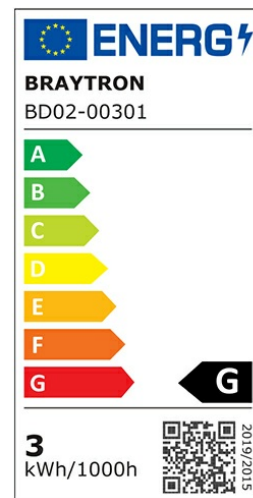

## PRODUCT DATASHEET

MODEL NO BD02-00301

DESCRIPTION BRY-SPOTLED G1-3W-RND-BLC-3000K-LED SPOTLIGHT

### General Characteristics

Model No	:	BD02-00301
Main Family	:	Indoor Lighting
Sub Family	:	LED Spotlight
Type	:	Spotlight
Body Color	:	Black
Lamp Shape	:	Directional
Dimmable	:	Not-Dimmable
Light Source	:	LED
Warranty	:	2 years
Class	:	Class II
IP	:	IP20

### Electrical Characteristics

Lifetime	:	20000 h
Voltage	:	220-240V
Power Factor	:	>0,5
Material	:	PC
Working Temperature	:	-20 C+40 C
Frequency	:	50-60 Hz

### Product Characteristics

Wattage	:	3 w
Color Temperature	:	3000K
Quse Lumen	:	200 lm
Color Rendering Index (CRI)	:	>80
Energy Efficiency Level	:	G
Beam Angle	:	38° Degrees
Color Category	:	Warm White