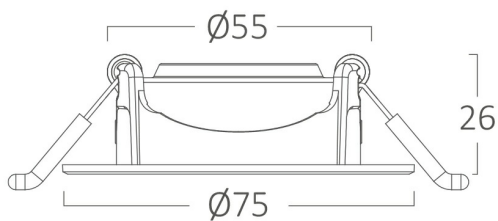

PRODUCT DATASHEET

MODEL NO BD02-00301

DESCRIPTION BRY-SPOTLED G1-3W-RND-BLC-3000K-LED SPOTLIGHT

General Characteristics

Model No	:	BD02-00301
Main Family	:	Indoor Lighting
Sub Family	:	LED Spotlight
Type	:	Spotlight
Body Color	:	Black
Lamp Shape	:	Directional
Dimmable	:	Not-Dimmable
Light Source	:	LED
Warranty	:	2 years
Class	:	Class II
IP	:	IP20

Electrical Characteristics

Lifetime	:	20000 h
Voltage	:	220-240V
Power Factor	:	>0,5
Material	:	PC
Working Temperature	:	-20 C+40 C
Frequency	:	50-60 Hz

Package Informations

N.W.	:	3,55 kgs
G.W.	:	5,40 kgs
PCS/CTN	:	100 pcs
Length	:	415 mm
Width	:	330 mm
Height	:	185 mm
EAN	:	5949097721212

Product Characteristics

Wattage	:	3 w
Color Temperature	:	3000K
Quse Lumen	:	200 lm
Color Rendering Index (CRI)	:	>80
Energy Efficiency Level	:	G
Beam Angle	:	38° Degrees
Color Category	:	Warm White

Dimensions & Weight

Diameter	:	75 mm
P. Height	:	26 mm
Cutout	:	55 mm
Weight	:	35,5 gr