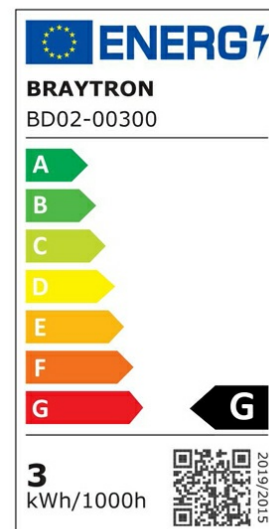

Braytron

PRODUCT DATASHEET

MODEL NO BD02-00300

DESCRIPTION BRY-SPOTLED G1-3W-RND-WHT-3000K-LED SPOTLIGHT

BRAYTRON SRL

Bulavardul iuliu maniu, Nr.616, Sector 6, 061129, Bucuresti-ROMANIA

info@braytron.com

www.braytron.com

General Characteristics

Model No	:	BD02-00300
Main Family	:	Indoor Lighting
Sub Family	:	LED Spotlight
Type	:	Spotlight
Body Color	:	White
Lamp Shape	:	Directional
Dimmable	:	Not-Dimmable
Light Source	:	LED
Warranty	:	2 years
Class	:	Class II
IP	:	IP20

Electrical Characteristics

Lifetime	:	20000 h
Voltage	:	220-240V
Power Factor	:	>0,5
Material	:	PC
Working Temperature	:	-20 C+40 C
Frequency	:	50-60 Hz

Package Informations

N.W.	:	3,55 kgs
G.W.	:	5,40 kgs
PCS/CTN	:	100 pcs
Length	:	415 mm
Width	:	330 mm
Height	:	185 mm
EAN	:	5949097707599

Product Characteristics

Wattage	:	3 w
Color Temperature	:	3000K
Quse Lumen	:	200 lm
Color Rendering Index (CRI)	:	>80
Energy Efficiency Level	:	G
Beam Angle	:	38° Degrees
Color Category	:	Warm White

Dimensions & Weight