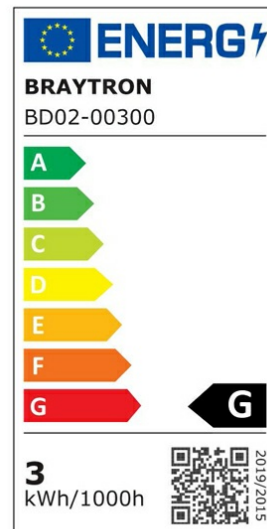

PRODUCT DATASHEET

MODEL NO BD02-00300

DESCRIPTION BRY-SPOTLED G1-3W-RND-WHT-3000K-LED SPOTLIGHT

General Characteristics

Model No	:	BD02-00300
Main Family	:	Indoor Lighting
Sub Family	:	LED Spotlight
Type	:	Spotlight
Body Color	:	White
Lamp Shape	:	Directional
Dimmable	:	Not-Dimmable
Light Source	:	LED
Warranty	:	2 years
Class	:	Class II
IP	:	IP20

Electrical Characteristics

Lifetime	:	20000 h
Voltage	:	220-240V
Power Factor	:	>0,5
Material	:	PC
Working Temperature	:	-20 C+40 C
Frequency	:	50-60 Hz

Package Informations

N.W.	:	3,55 kgs
G.W.	:	5,40 kgs
PCS/CTN	:	100 pcs
Length	:	415 mm
Width	:	330 mm
Height	:	185 mm
EAN	:	5949097707599

Product Characteristics

Wattage	:	3 w
Color Temperature	:	3000K
Quse Lumen	:	200 lm
Color Rendering Index (CRI)	:	>80
Energy Efficiency Level	:	G
Beam Angle	:	38° Degrees
Color Category	:	Warm White

Dimensions & Weight

Diameter	:	75 mm
P. Height	:	26 mm
Cutout	:	55 mm
Weight	:	35,5 gr