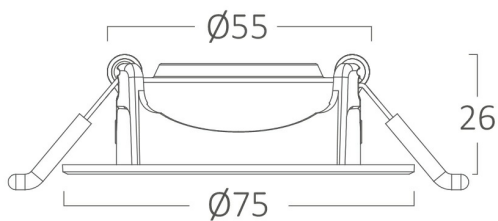

PRODUCT DATASHEET

MODEL NO BD02-00300

DESCRIPTION BRY-SPOTLED G1-3W-RND-WHT-3000K-LED SPOTLIGHT

General Characteristics

Model No	:	BD02-00300
Main Family	:	Indoor Lighting
Sub Family	:	LED Spotlight
Type	:	Spotlight
Body Color	:	White
Lamp Shape	:	Directional
Dimmable	:	Not-Dimmable
Light Source	:	LED
Warranty	:	2 years
Class	:	Class II
IP	:	IP20

Electrical Characteristics

Lifetime	:	20000 h
Voltage	:	220-240V
Power Factor	:	>0,5
Material	:	PC
Working Temperature	:	-20 C+40 C
Frequency	:	50-60 Hz

Package Informations

N.W.	:	3,55 kgs
G.W.	:	5,40 kgs
PCS/CTN	:	100 pcs
Length	:	415 mm
Width	:	330 mm
Height	:	185 mm
EAN	:	5949097707599

Product Characteristics

Wattage	:	3 w
Color Temperature	:	3000K
Quse Lumen	:	200 lm
Color Rendering Index (CRI)	:	>80
Energy Efficiency Level	:	G
Beam Angle	:	38° Degrees
Color Category	:	Warm White

Dimensions & Weight

Diameter	:	75 mm
P. Height	:	26 mm
Cutout	:	55 mm
Weight	:	35,5 gr