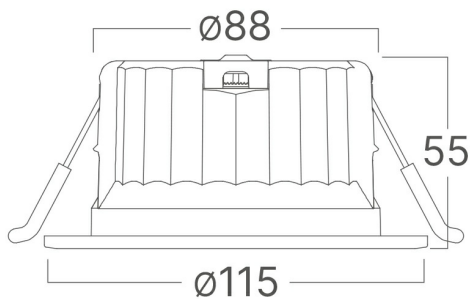

## PRODUCT DATASHEET

MODEL NO BD01-10280

DESCRIPTION BRY-DOWNLIGHT D12-14W-RND-WHT-3IN1-IP54-LED DOWNLI

IP54

3 CCT

BRAYTRON SRL

Bulavardul iuliu maniu, Nr.616, Sector 6, 061129, Bucuresti-ROMANIA

info@braytron.com

### Dimensions & Weight

Diameter	:	115 mm
P. Height	:	55 mm
Cutout	:	88 mm