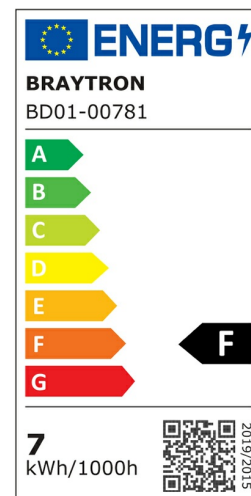

Luminare is intended to use in outdoor applications