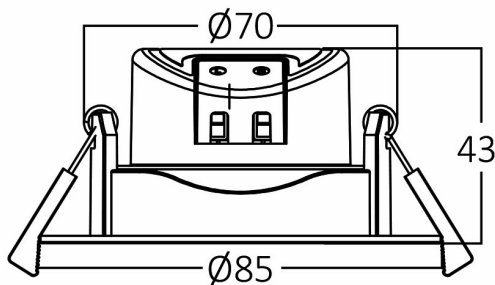

PRODUCT DATASHEET

MODEL NO BD01-00781

DESCRIPTION BRY-SPOTLED G3-7W-RND-BLC-3IN1-IP54-LED SPOTLIGHT

3 CCT

Luminare is intended to use in outdoor applications

BRAYTRON SRL

Bulaverdul iuliu maniu, Nr.616, Sector 6, 061129, Bucuresti-ROMANIA

Electrical Characteristics

Lifetime	:	20000 h
Voltage	:	220-240V
Power Factor	:	>0,5
Material	:	PC
Working Temperature	:	-20 C+40 C
Frequency	:	50-60 Hz

Package Informations

N.W.	:	7,80 kgs
G.W.	:	9,70 kgs
PCS/CTN	:	100 pcs
Length	:	455 mm
Width	:	370 mm
Height	:	285 mm
EAN	:	5949097734748

Product Characteristics

Wattage	:	7 w
Color Temperature	:	3IN1
Quse Lumen	:	630 lm
Color Rendering Index (CRI)	:	>80
Energy Efficiency Level	:	F
Beam Angle	:	38° Degrees
Color Category	:	3IN1

Dimensions & Weight

Diameter	:	85 mm
P. Height	:	43 mm
Cutout	:	70 mm
Weight	:	78 gr